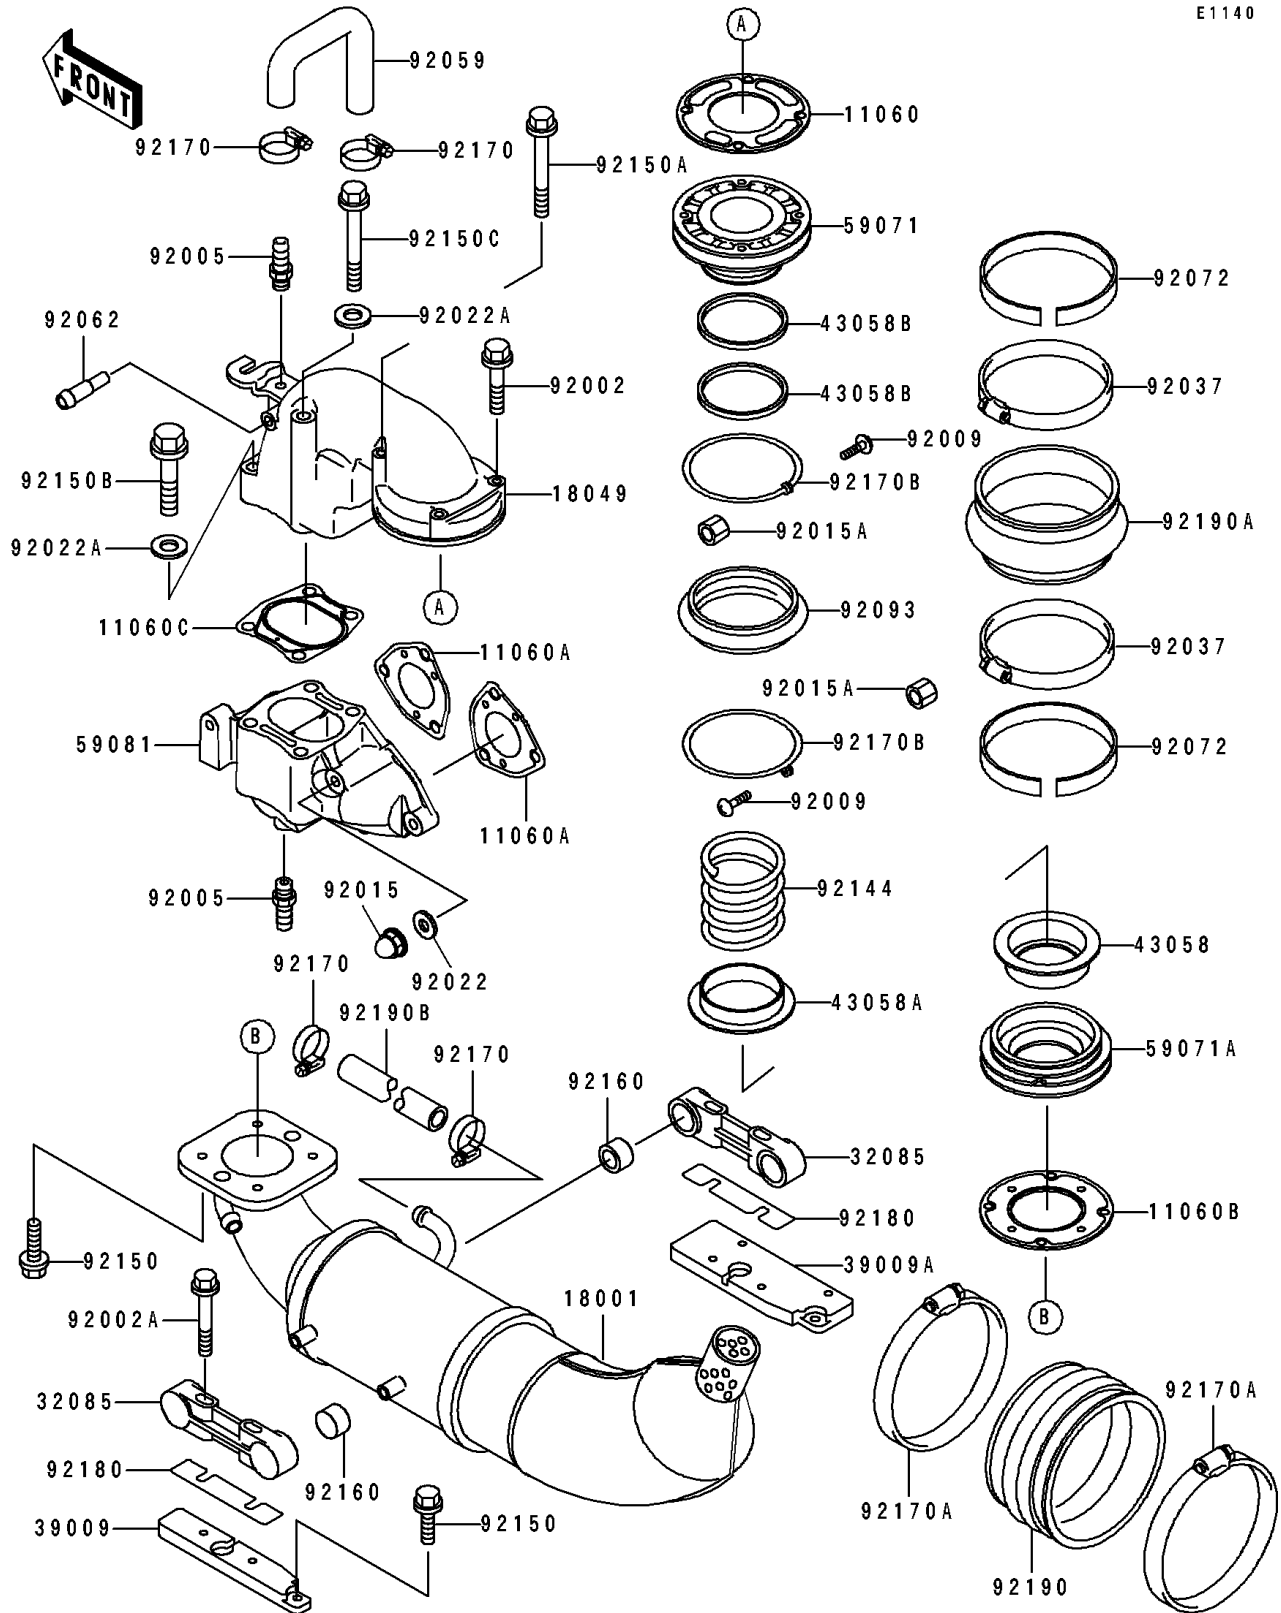

1994 JET SKI® ST PARTS DIAGRAM

Muffler(s)

E1140

1994 JET SKI® ST PARTS LIST

Muffler(s)

ITEM NAME	PART NUMBER	QUANTITY
GASKET,EXHAUST PIPE (Ref # 11060)	11060-3718	1
GASKET,EXHAUST PIPE (Ref # 11060A)	11060-3721	1
GASKET,MUFFLER (Ref # 11060B)	11060-3724	1
GASKET,EXHAUST MANIFOLD (Ref # 11060C)	11060-3732	1
MUFFLER (Ref # 18001)	18001-3747	1
PIPE-EXHAUST (Ref # 18049)	18049-3740	1
STOPPER (Ref # 32085)	32085-3713	1
BLOCK-MOUNT,LH (Ref # 39009)	39009-3707	1
BLOCK-MOUNT,RH (Ref # 39009A)	39009-3708	1
RING (Ref # 43058)	43058-3705	1
RING (Ref # 43058A)	43058-3706	1
RING (Ref # 43058B)	43058-3707	1
JOINT,UPP (Ref # 59071)	59071-3728	1
JOINT,LWR (Ref # 59071A)	59071-3729	1
MANIFOLD-EXHAUST (Ref # 59081)	59081-3713	1
BOLT,6X35 (Ref # 92002)	92002-3715	1
BOLT,6X45 (Ref # 92002A)	92002-3717	1
FITTING,HOSE (Ref # 92005)	92005-3712	1
SCREW,3X14 (Ref # 92009)	92009-3796	1
NUT,CAP,8MM (Ref # 92015)	92015-1371	1
NUT,3MM (Ref # 92015A)	92015-3825	1
WASHER,8.2X18X1.5 (Ref # 92022)	92022-1964	1
WASHER,10.2X20X1.5 (Ref # 92022A)	92022-3742	1
CLAMP (Ref # 92037)	92037-3706	1
TUBE,HEAD-EXHAUST (Ref # 92059)	92059-3872	1
NOZZLE (Ref # 92062)	92062-3705	1
BAND,ID=111 (Ref # 92072)	92072-3740	1
SEAL (Ref # 92093)	92093-3738	1
SPRING (Ref # 92144)	92144-3739	1

1994 JET SKI® ST PARTS LIST

Muffler(s)

ITEM NAME	PART NUMBER	QUANTITY
BOLT,6X18 (Ref # 92150)	92150-3729	1
BOLT,6X80 (Ref # 92150A)	92150-3761	1
BOLT,10X50 (Ref # 92150B)	92150-3819	1
BOLT,10X145 (Ref # 92150C)	92150-3820	1
DAMPER (Ref # 92160)	92160-3740	1
CLAMP (Ref # 92170)	92170-3718	1
CLAMP (Ref # 92170A)	92170-3721	1
CLAMP (Ref # 92170B)	92170-3731	1
SHIM (Ref # 92180)	92180-3701	1
TUBE (Ref # 92190)	92190-3709	1
TUBE,JOINT (Ref # 92190A)	92190-3712	1
TUBE,13X19X140 (Ref # 92190B)	92190-3714	1