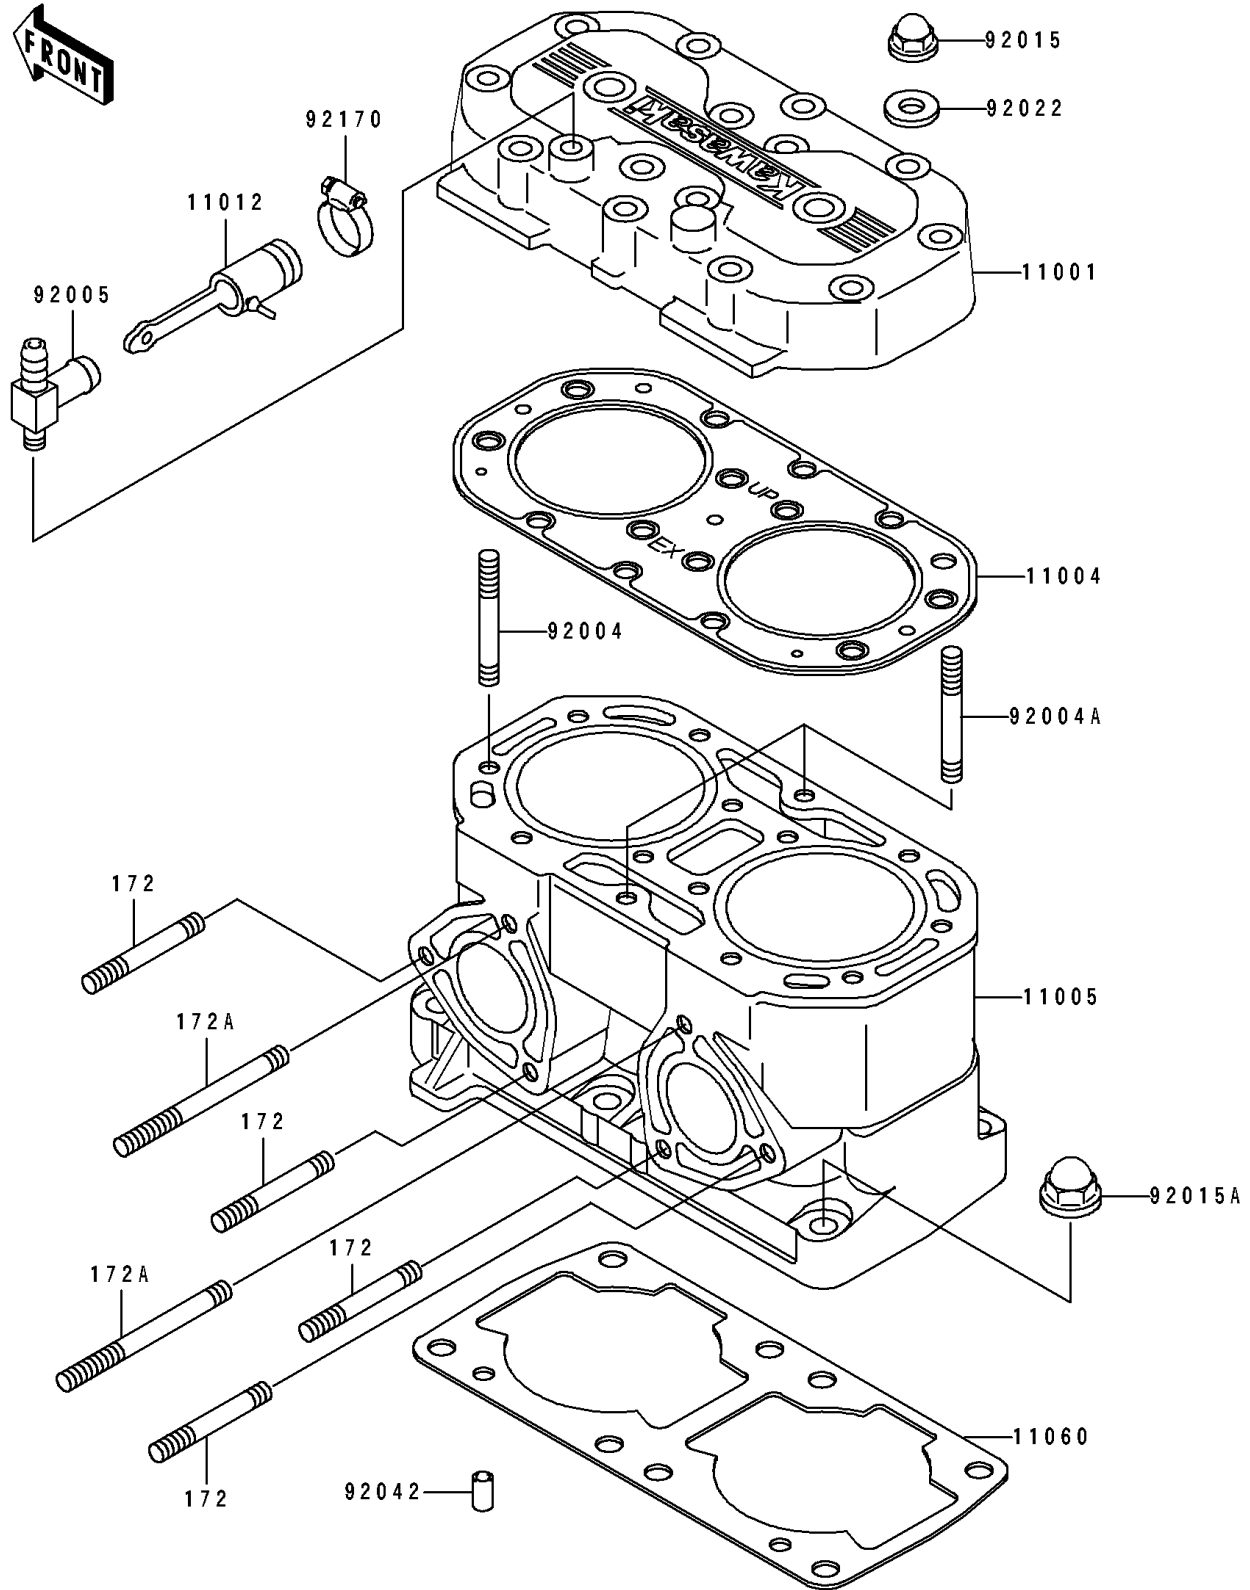

1994 JET SKI® ST PARTS DIAGRAM

Cylinder Head/Cylinder

E1110

1994 JET SKI® ST PARTS LIST

Cylinder Head/Cylinder

| ITEM NAME | PART NUMBER | QUANTITY |
|------------------------------------|-------------|----------|
| HEAD-CYLINDER (Ref # 11001) | 11001-3719 | 1 |
| GASKET-HEAD (Ref # 11004) | 11004-3708 | 1 |
| CYLINDER-ENGINE (Ref # 11005) | 11005-3722 | 1 |
| CAP (Ref # 11012) | 11012-3757 | 1 |
| GASKET,CYLINDER BASE (Ref # 11060) | 11060-3711 | 1 |
| STUD,8X43 (Ref # 92004) | 92004-3715 | 1 |
| STUD,8X43 (Ref # 92004A) | 92004-3719 | 1 |
| FITTING (Ref # 92005) | 92005-3711 | 1 |
| NUT,CAP,8MM (Ref # 92015) | 92015-1371 | 1 |
| NUT,10MM (Ref # 92015A) | 92015-1649 | 1 |
| WASHER,8.2X18X1.5 (Ref # 92022) | 92022-1964 | 1 |
| PIN,DOWEL,6.3X8X14 (Ref # 92042) | 92042-007 | 1 |
| CLAMP (Ref # 92170) | 92170-3729 | 1 |
| BOLT-STUD (Ref # 172) | 172R0830 | 1 |
| BOLT-STUD,8X75 (Ref # 172A) | 172R0875 | 1 |