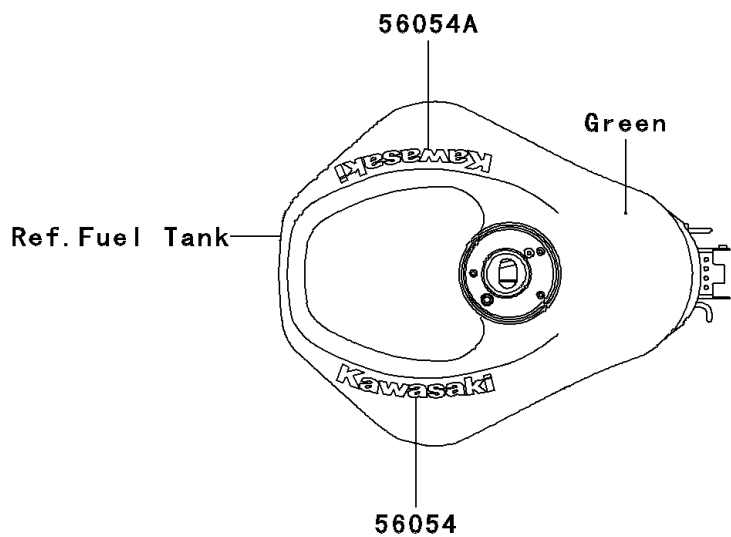

2008 NINJA® ZX™-10R PARTS DIAGRAM

Decals(Green)(E8F)

F2861A

2008 NINJA® ZX™-10R PARTS LIST

Decals(Green)(E8F)

ITEM NAME	PART NUMBER	QUANTITY
MARK,FUEL TANK,LH,KAWASAKI (Ref # 56054)	56054-0164	1
MARK,FUEL TANK,RH,KAWASAKI (Ref # 56054A)	56054-0165	1
MARK,TAIL COVER,ZX-10R (Ref # 56054B)	56054-0166	1
MARK,UPP COWLING,NINJA (Ref # 56054C)	56054-0167	1