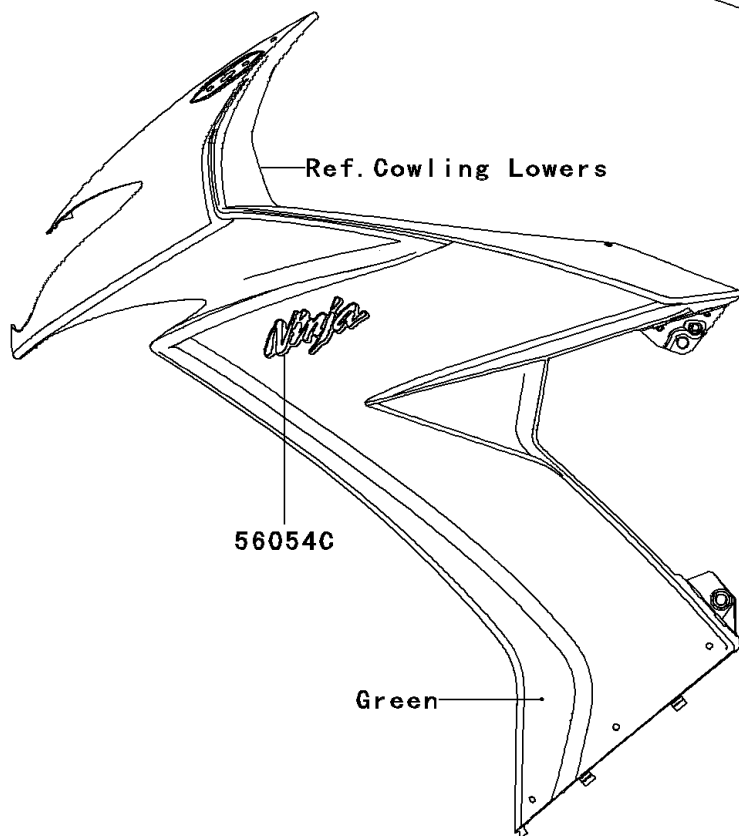

2008 NINJA® ZX™-10R PARTS DIAGRAM

Decals(Green)(E8F)

F2861A

2008 NINJA® ZX™-10R PARTS LIST

Decals(Green)(E8F)

ITEM NAME	PART NUMBER	QUANTITY
MARK,FUEL TANK,LH,KAWASAKI (Ref # 56054)	56054-0164	1
MARK,FUEL TANK,RH,KAWASAKI (Ref # 56054A)	56054-0165	1
MARK,TAIL COVER,ZX-10R (Ref # 56054B)	56054-0166	1
MARK,UPP COWLING,NINJA (Ref # 56054C)	56054-0167	1