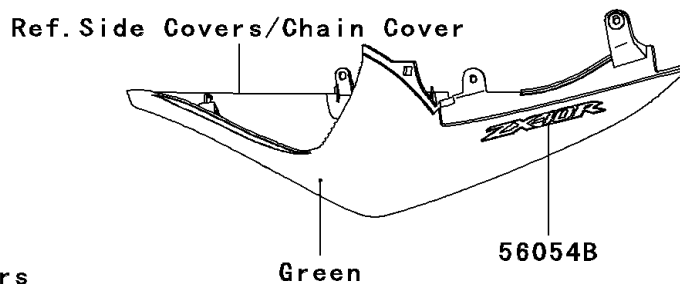

2008 NINJA® ZX™-10R PARTS DIAGRAM

Decals(Green)(E8F)

F2861A

2008 NINJA® ZX™-10R PARTS LIST

Decals(Green)(E8F)

ITEM NAME	PART NUMBER	QUANTITY
MARK,FUEL TANK,LH,KAWASAKI (Ref # 56054)	56054-0164	1
MARK,FUEL TANK,RH,KAWASAKI (Ref # 56054A)	56054-0165	1
MARK,TAIL COVER,ZX-10R (Ref # 56054B)	56054-0166	1
MARK,UPP COWLING,NINJA (Ref # 56054C)	56054-0167	1