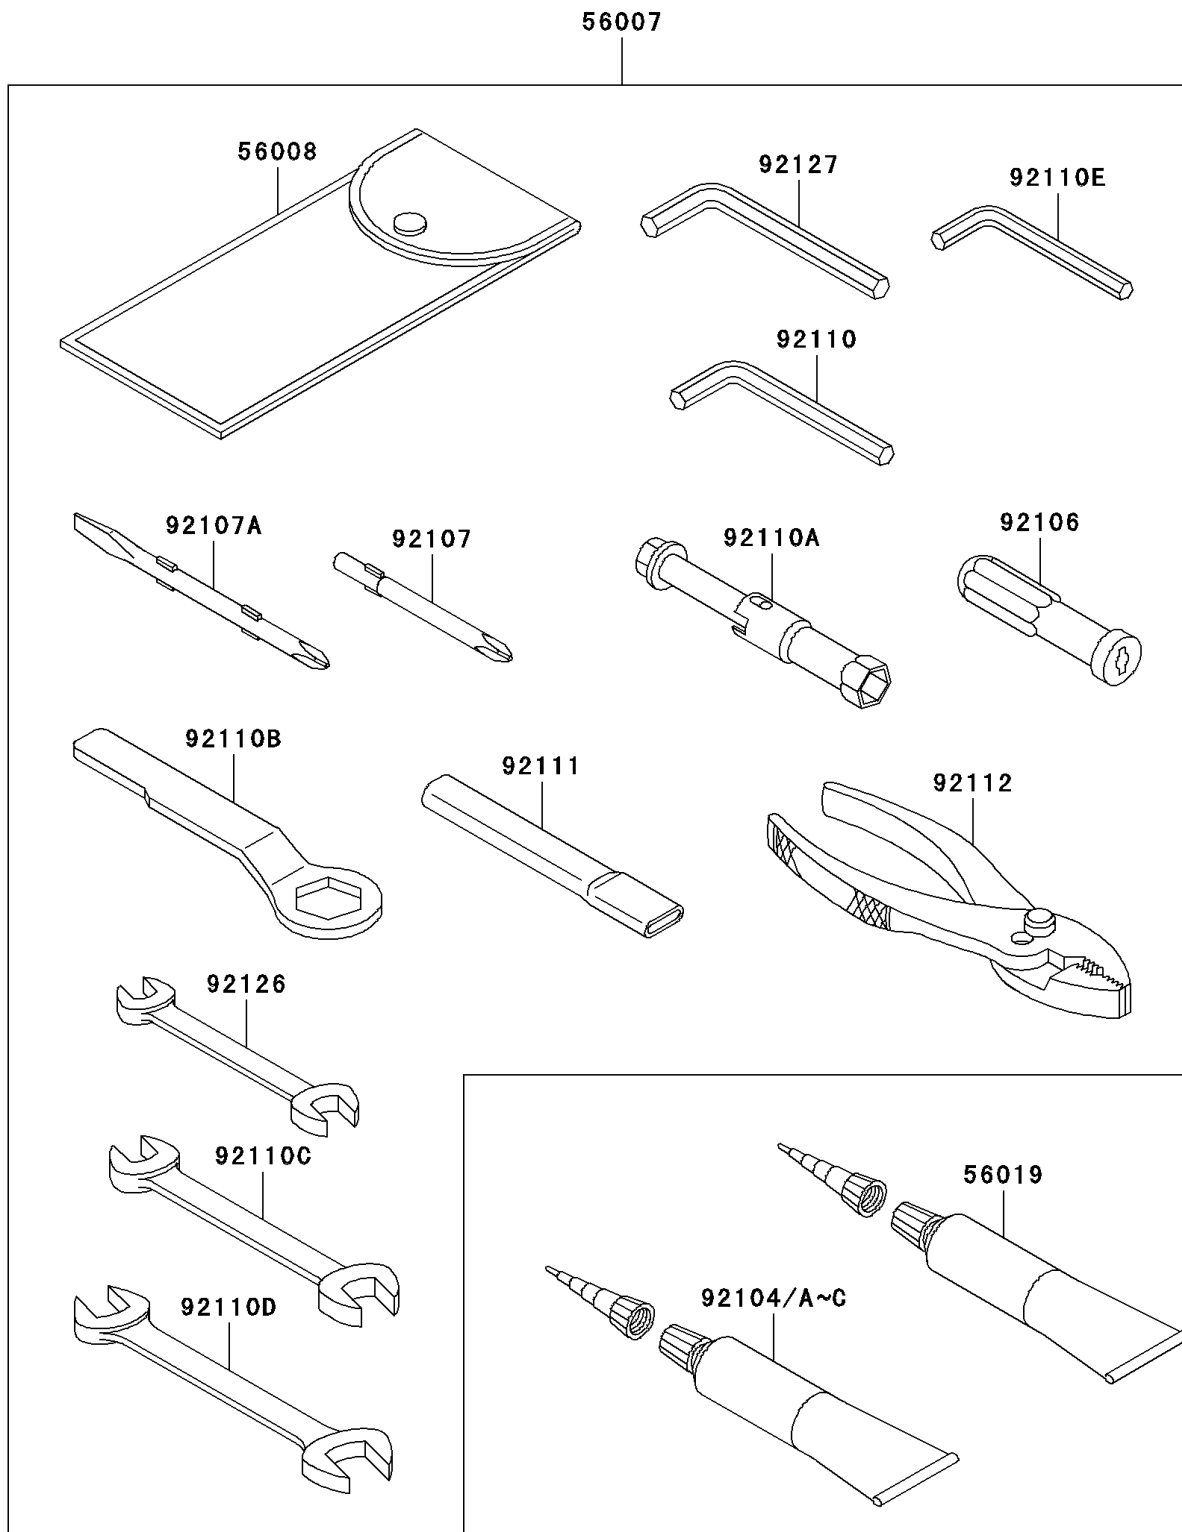

2008 NINJA® ZX™-10R PARTS DIAGRAM

Owner's Tools(E8F)

F2810

2008 NINJA® ZX™-10R PARTS LIST

Owner's Tools(E8F)

ITEM NAME	PART NUMBER	QUANTITY
TOOL-KIT (Ref # 56007)	56007-0055	1
BAG,TOOL (Ref # 56008)	56008-1075	1
GASKET-LIQUID,TB1211,WHITE (Ref # 56019)	56019-120	1
GASKET-LIQUID,SUPER-X NO.8008 (Ref # 92104)	92104-0002	1
GASKET-LIQUID,TB1211F,CLEAR (Ref # 92104A)	92104-0004	1
GASKET-LIQUID,TB1215B,BLACK (Ref # 92104B)	92104-1062	1
GASKET-LIQUID,TB1216B,BLACK (Ref # 92104C)	92104-1064	1
GRIP-SCREW DRIVER (Ref # 92106)	92106-1001	1
TOOL-DRIVER,#3PHILLIPS (Ref # 92107)	92107-005	1
TOOL-DRIVER,#2PHILLIPS&SLOT (Ref # 92107A)	92107-1051	1
TOOL-WRENCH,ALLEN,5MM (Ref # 92110)	92110-1015	1
TOOL-WRENCH,BOX,16MM (Ref # 92110A)	92110-1132	1
TOOL-WRENCH,BOX END,27MM (Ref # 92110B)	92110-1147	1
TOOL-WRENCH,OPEN END,10X12 (Ref # 92110C)	92110-1152	1
TOOL-WRENCH,OPEN END,14X17 (Ref # 92110D)	92110-1153	1
TOOL-WRENCH,ALLEN,4MM (Ref # 92110E)	92110-3703	1
TOOL-BAR,BOX END WRENCH (Ref # 92111)	92111-1051	1
TOOL-PLIERS (Ref # 92112)	92112-1001	1
TOOL-WRENCH,OPEN END,8X10 (Ref # 92126)	92126-004	1
TOOL-WRENCH,ALLEN,6MM (Ref # 92127)	92127-003	1