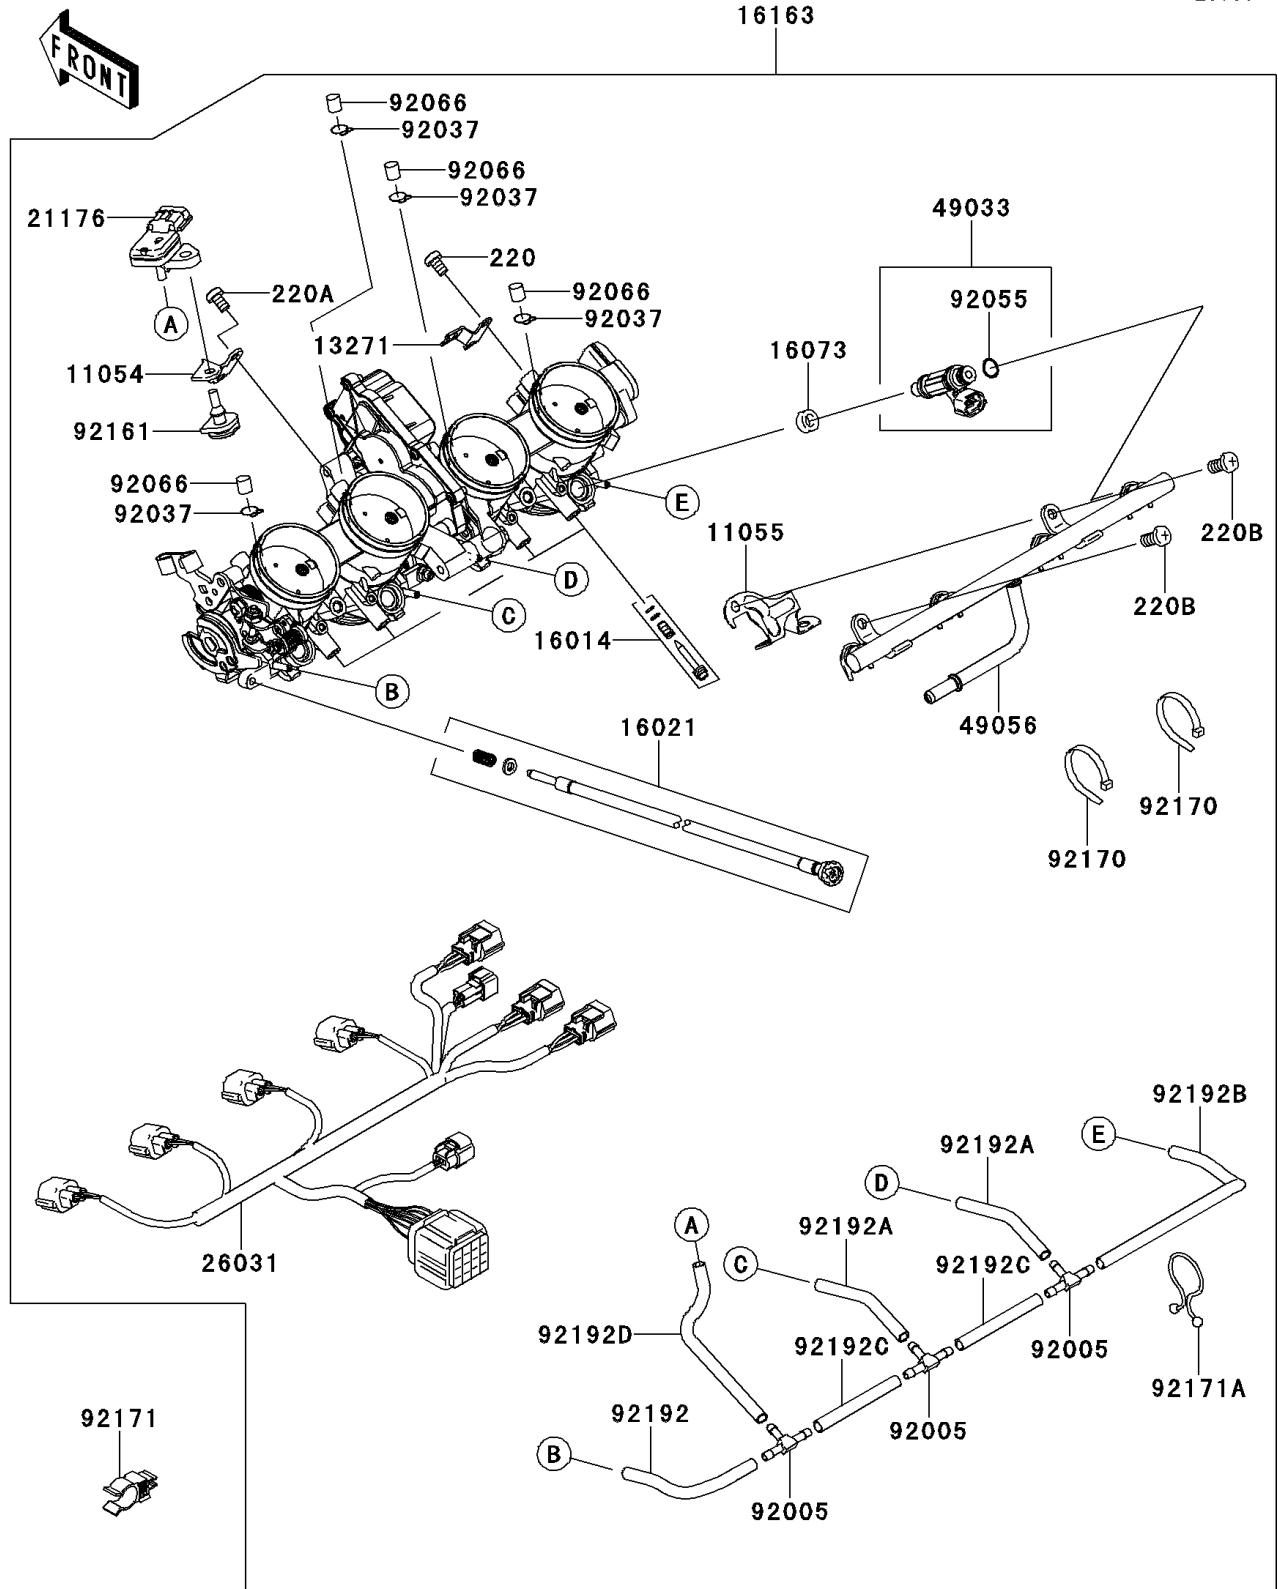

2008 Concours™ 14 PARTS DIAGRAM

Throttle

E1510

2008 Concours™ 14 PARTS LIST

Throttle

ITEM NAME	PART NUMBER	QUANTITY
SCREW-PAN-CROS,5X6 (Ref # 220)	220AA0506	1
SCREW-PAN-CROS,5X8 (Ref # 220A)	220AA0508	1
SCREW-PAN-CROS,6X12 (Ref # 220B)	220AA0612	1
BRACKET (Ref # 11054)	11054-0556	1
BRACKET (Ref # 11055)	11055-0395	1
PLATE (Ref # 13271)	13271-0792	1
SCREW-PILOT AIR (Ref # 16014)	16014-0005	1
SCREW-THROTTLE STOP (Ref # 16021)	16021-0007	1
INSULATOR,INJECTER (Ref # 16073)	16073-1123	1
THROTTLE-ASSY,40EIDW (Ref # 16163)	16163-0093	1
SENSOR,PRESSURE (Ref # 21176)	21176-0058	1
HARNESS (Ref # 26031)	26031-0547	1
NOZZLE-INJECTION (Ref # 49033)	49033-0011	1
PIPE-INJECTION (Ref # 49056)	49056-0017	1
FITTING (Ref # 92005)	92005-1380	1
CLAMP,BREATHER TUBE (Ref # 92037)	92037-174	1
RING-O,INJECTION NOZZLE (Ref # 92055)	92055-1622	1
PLUG,FITTING (Ref # 92066)	92066-1549	1
DAMPER (Ref # 92161)	92161-0041	1
CLAMP (Ref # 92170)	92170-2044	1
CLAMP (Ref # 92171)	92171-0687	1
CLAMP (Ref # 92171A)	92171-1680	1
TUBE (Ref # 92192)	92192-0131	1
TUBE,3.2X7.4X60 (Ref # 92192A)	92192-0576	1
TUBE,3.2X7.4X175 (Ref # 92192B)	92192-0577	1
TUBE,3.2X7.4X50 (Ref # 92192C)	92192-0578	1
TUBE,3.2X7.4X160 (Ref # 92192D)	92192-0579	1