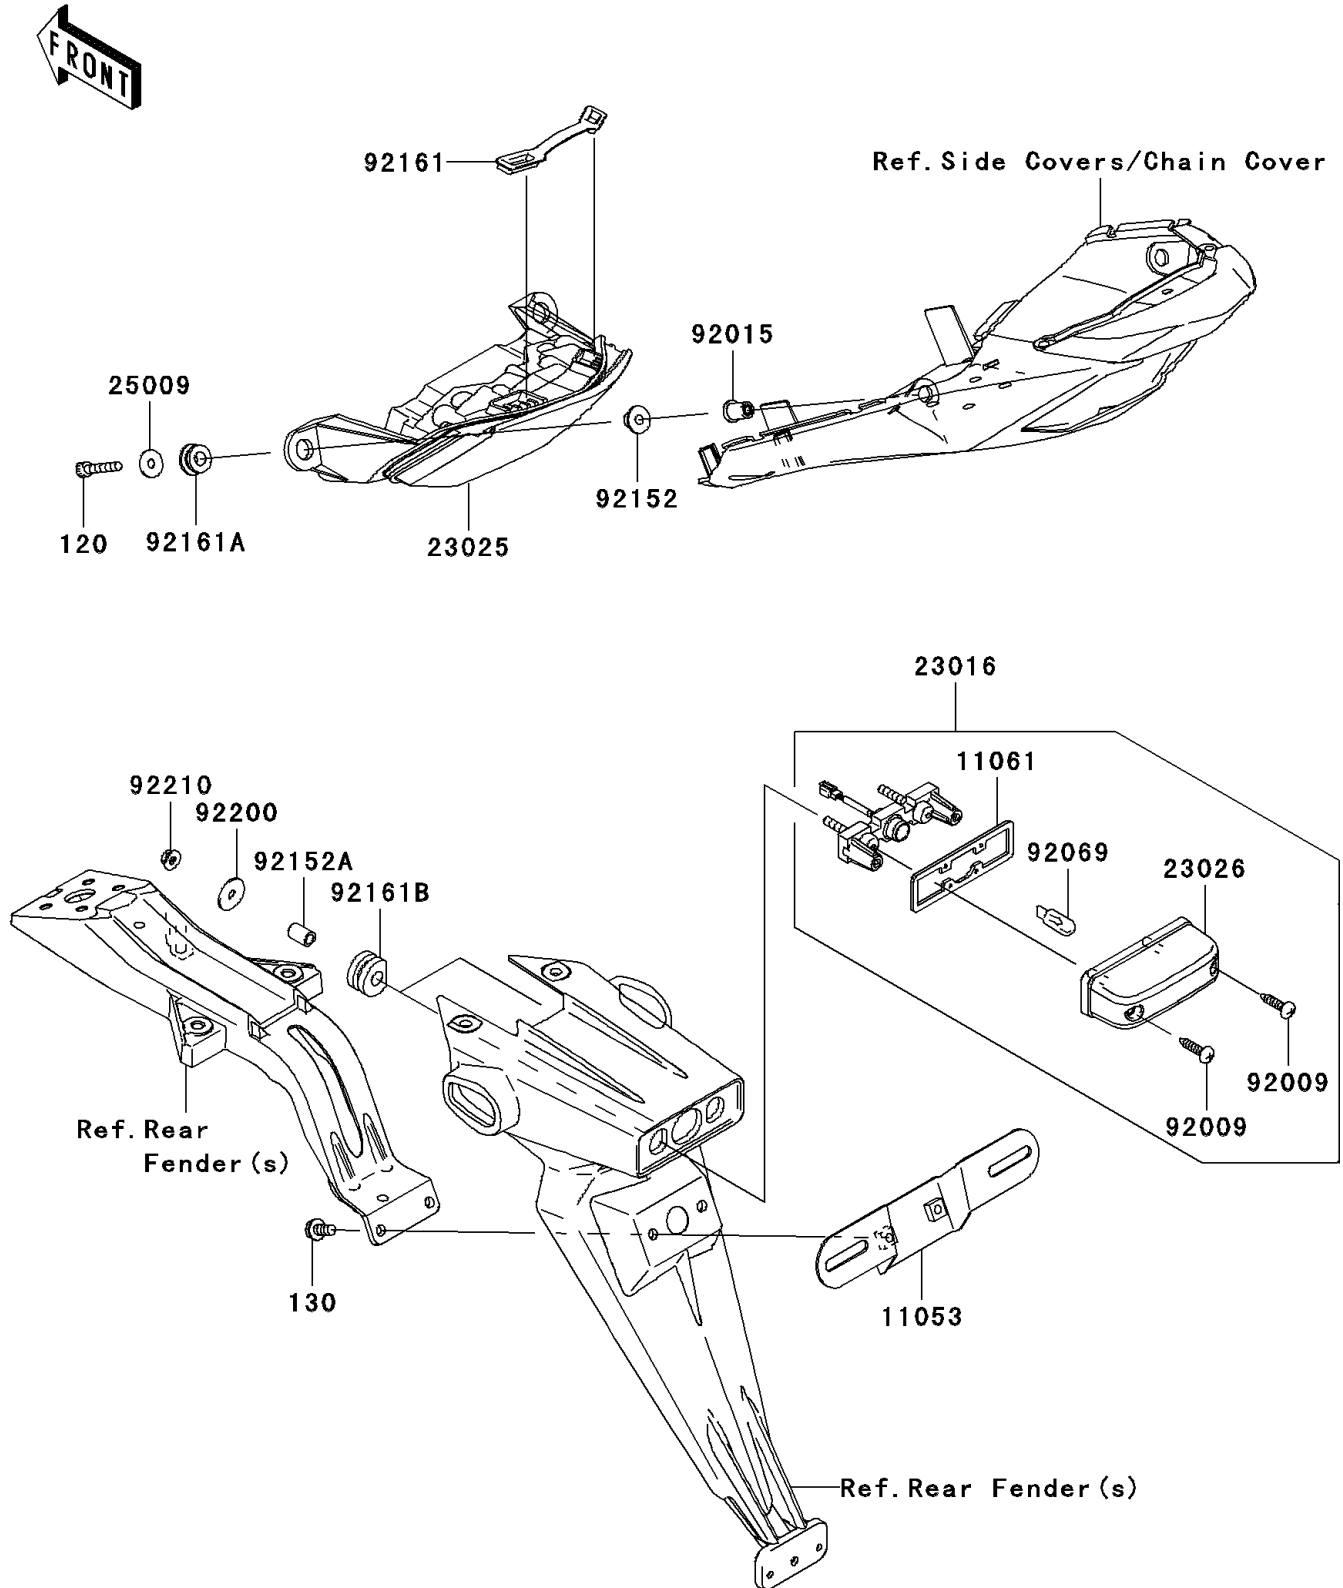

2008 NINJA® ZX™-10R PARTS DIAGRAM

Taillight(s)

F2720

2008 NINJA® ZX™-10R PARTS LIST

Taillight(s)

ITEM NAME	PART NUMBER	QUANTITY
BOLT-SOCKET,5X22 (Ref # 120)	120CA0522	1
BOLT-FLANGED,6X16 (Ref # 130)	130CA0616	1
BRACKET,LICENSE (Ref # 11053)	11053-0400	1
GASKET,LICENSE LAMP (Ref # 11061)	11061-0329	1
LAMP-ASSY,LICENSE (Ref # 23016)	23016-0020	1
LAMP-TAIL (Ref # 23025)	23025-0027	1
LENS,LICENSE LAMP (Ref # 23026)	23026-0014	1
WASHER,5.2X16X1.2 (Ref # 25009)	25009-004	1
SCREW,TAPPING,4X16 (Ref # 92009)	92009-1605	1
NUT,WELL,5MM (Ref # 92015)	92015-1757	1
BULB,12V 5W (Ref # 92069)	92069-1016	1
COLLAR (Ref # 92152)	92152-0092	1
COLLAR,6X9X13.3 (Ref # 92152A)	92152-0617	1
DAMPER,TAIL LAMP (Ref # 92161)	92161-0191	1
DAMPER (Ref # 92161A)	92161-0317	1
DAMPER (Ref # 92161B)	92161-1313	1
WASHER,5.5X20X1.2 (Ref # 92200)	92200-0284	1
NUT,FLANGED,5MM (Ref # 92210)	92210-0007	1