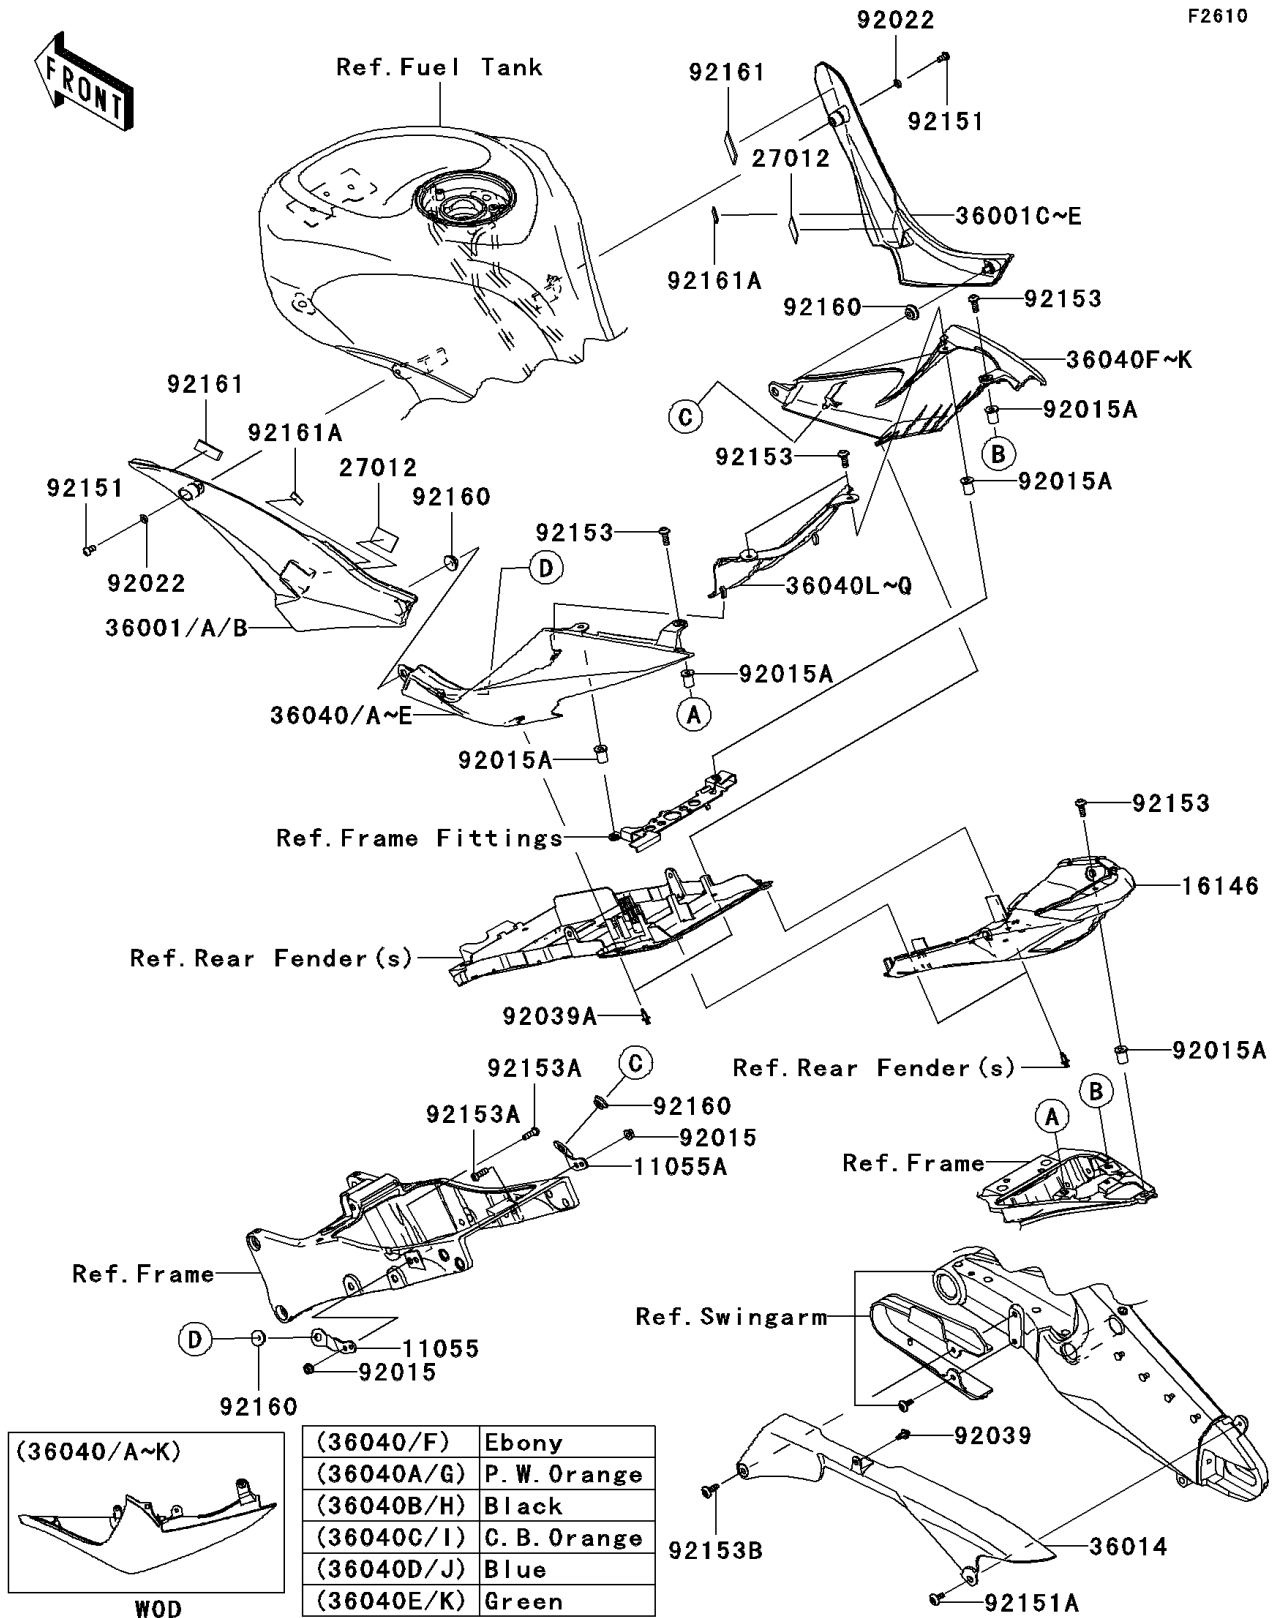

## 2008 NINJA® ZX™-10R PARTS DIAGRAM

Side Covers/Chain Cover

F2610

## 2008 NINJA® ZX™-10R PARTS LIST

Side Covers/Chain Cover

ITEM NAME	PART NUMBER	QUANTITY
BRACKET,TAIL COVER,LH (Ref # 11055)	11055-0115	1
BRACKET,TAIL COVER,RH (Ref # 11055A)	11055-0116	1
COVER-ASSY,TAIL,S.BLACK (Ref # 16146)	16146-0074-839	1
HOOK (Ref # 27012)	27012-0115	1
COVER-SIDE,LH,F.S.BLACK (Ref # 36001)	36001-0126-11J	1
COVER-SIDE,LH,M.D,BLACK (Ref # 36001A)	36001-0126-17K	1
COVER-SIDE,RH,F.S.BLACK (Ref # 36001C)	36001-0127-11J	1
COVER-SIDE,RH,M.D,BLACK (Ref # 36001D)	36001-0127-17K	1
CASE-CHAIN (Ref # 36014)	36014-0038	1
COVER-TAIL,LH,M.D.BLACK (Ref # 36040B)	36040-0073-17K	1
COVER-TAIL,LH,L.GREEN (Ref # 36040E)	36040-0073-777	1
COVER-TAIL,RH,M.D.BLACK (Ref # 36040H)	36040-0074-17K	1
COVER-TAIL,RH,L.GREEN (Ref # 36040K)	36040-0074-777	1
COVER-TAIL,CNT,M.D.BLACK (Ref # 36040N)	36040-0075-17K	1
COVER-TAIL,CNT,L.GREEN (Ref # 36040Q)	36040-0075-777	1
NUT,6MM (Ref # 92015)	92015-1386	1
NUT,WELL,5MM (Ref # 92015A)	92015-1757	1
WASHER,6.2X11X1.5 (Ref # 92022)	92022-183	1
RIVET (Ref # 92039)	92039-0051	1
RIVET (Ref # 92039A)	92039-0068	1
BOLT,SOCKET,6X12 (Ref # 92151)	92151-1219	1
BOLT,SOCKET,6X14 (Ref # 92151A)	92151-1654	1
BOLT,SOCKET,5X16 (Ref # 92153)	92153-1244	1
BOLT,SOCKET,6X22 (Ref # 92153A)	92153-1356	1
BOLT,SOCKET,6X18 (Ref # 92153B)	92153-1675	1
DAMPER (Ref # 92160)	92160-1613	1
DAMPER (Ref # 92161)	92161-0301	1
DAMPER (Ref # 92161A)	92161-1177	1
COVER-TAIL,LH,P.W.ORANGE (Ref # 36040A)	36040-0073-17H	1

## 2008 NINJA® ZX™-10R PARTS LIST

Side Covers/Chain Cover

ITEM NAME	PART NUMBER	QUANTITY
COVER-TAIL,LH,C.P.BLUE (Ref # 36040D)	36040-0073-723	1
COVER-TAIL,RH,P.W.ORANGE (Ref # 36040G)	36040-0074-17H	1
COVER-TAIL,RH,C.P.BLUE (Ref # 36040J)	36040-0074-723	1
COVER-TAIL,CNT,P.W.ORANGE (Ref # 36040M)	36040-0075-17H	1
COVER-TAIL,CNT,C.P.BLUE (Ref # 36040P)	36040-0075-723	1