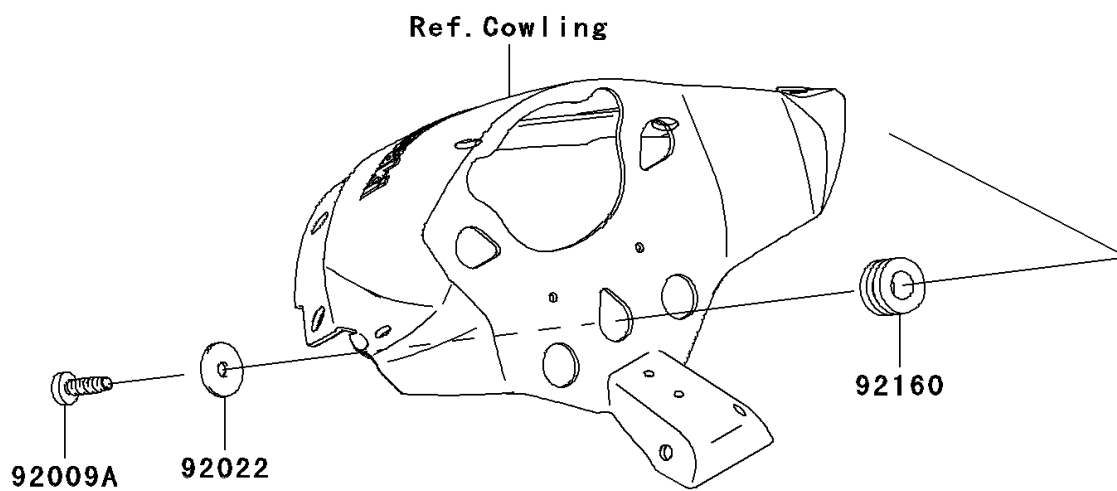

2008 NINJA® ZX™-10R PARTS DIAGRAM

Meter(s)

F2530

2008 NINJA® ZX™-10R PARTS LIST

Meter(s)

ITEM NAME	PART NUMBER	QUANTITY
COVER,METER,LWR (Ref # 14091)	14091-5430	1
COVER-METER CASE,UPP (Ref # 25023)	25023-5001	1
METER-ASSY,SPEEDO (Ref # 25031)	25031-0202	1
SCREW,TAPPING,3X16 (Ref # 92009)	92009-1164	1
SCREW,TAPPING,5X14 (Ref # 92009A)	92009-1197	1
WASHER,5.5X20X1.2 (Ref # 92022)	92022-1405	1
DAMPER (Ref # 92160)	92160-1167	1