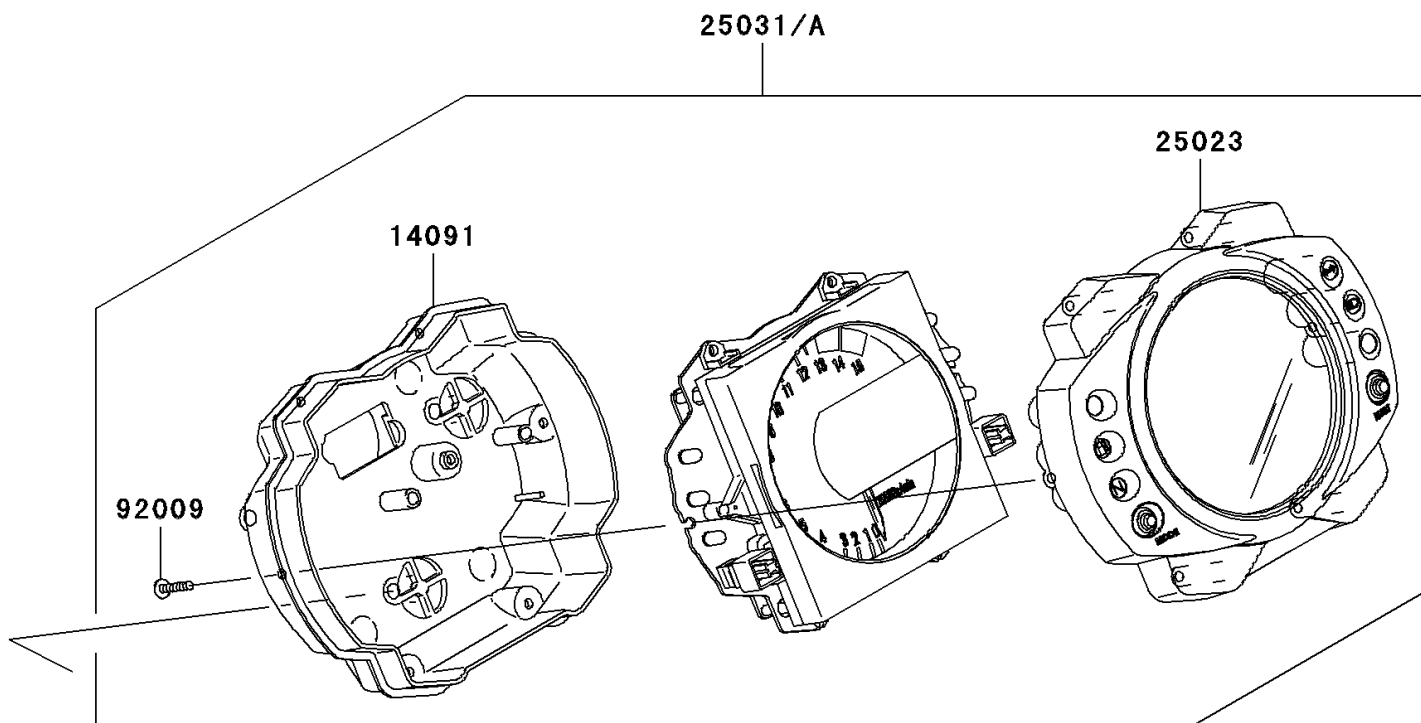

2008 NINJA® ZX™-10R PARTS DIAGRAM

Meter(s)

F2530

2008 NINJA® ZX™-10R PARTS LIST

Meter(s)

ITEM NAME	PART NUMBER	QUANTITY
COVER,METER,LWR (Ref # 14091)	14091-5430	1
COVER-METER CASE,UPP (Ref # 25023)	25023-5001	1
METER-ASSY,SPEEDO (Ref # 25031)	25031-0202	1
SCREW,TAPPING,3X16 (Ref # 92009)	92009-1164	1
SCREW,TAPPING,5X14 (Ref # 92009A)	92009-1197	1
WASHER,5.5X20X1.2 (Ref # 92022)	92022-1405	1
DAMPER (Ref # 92160)	92160-1167	1