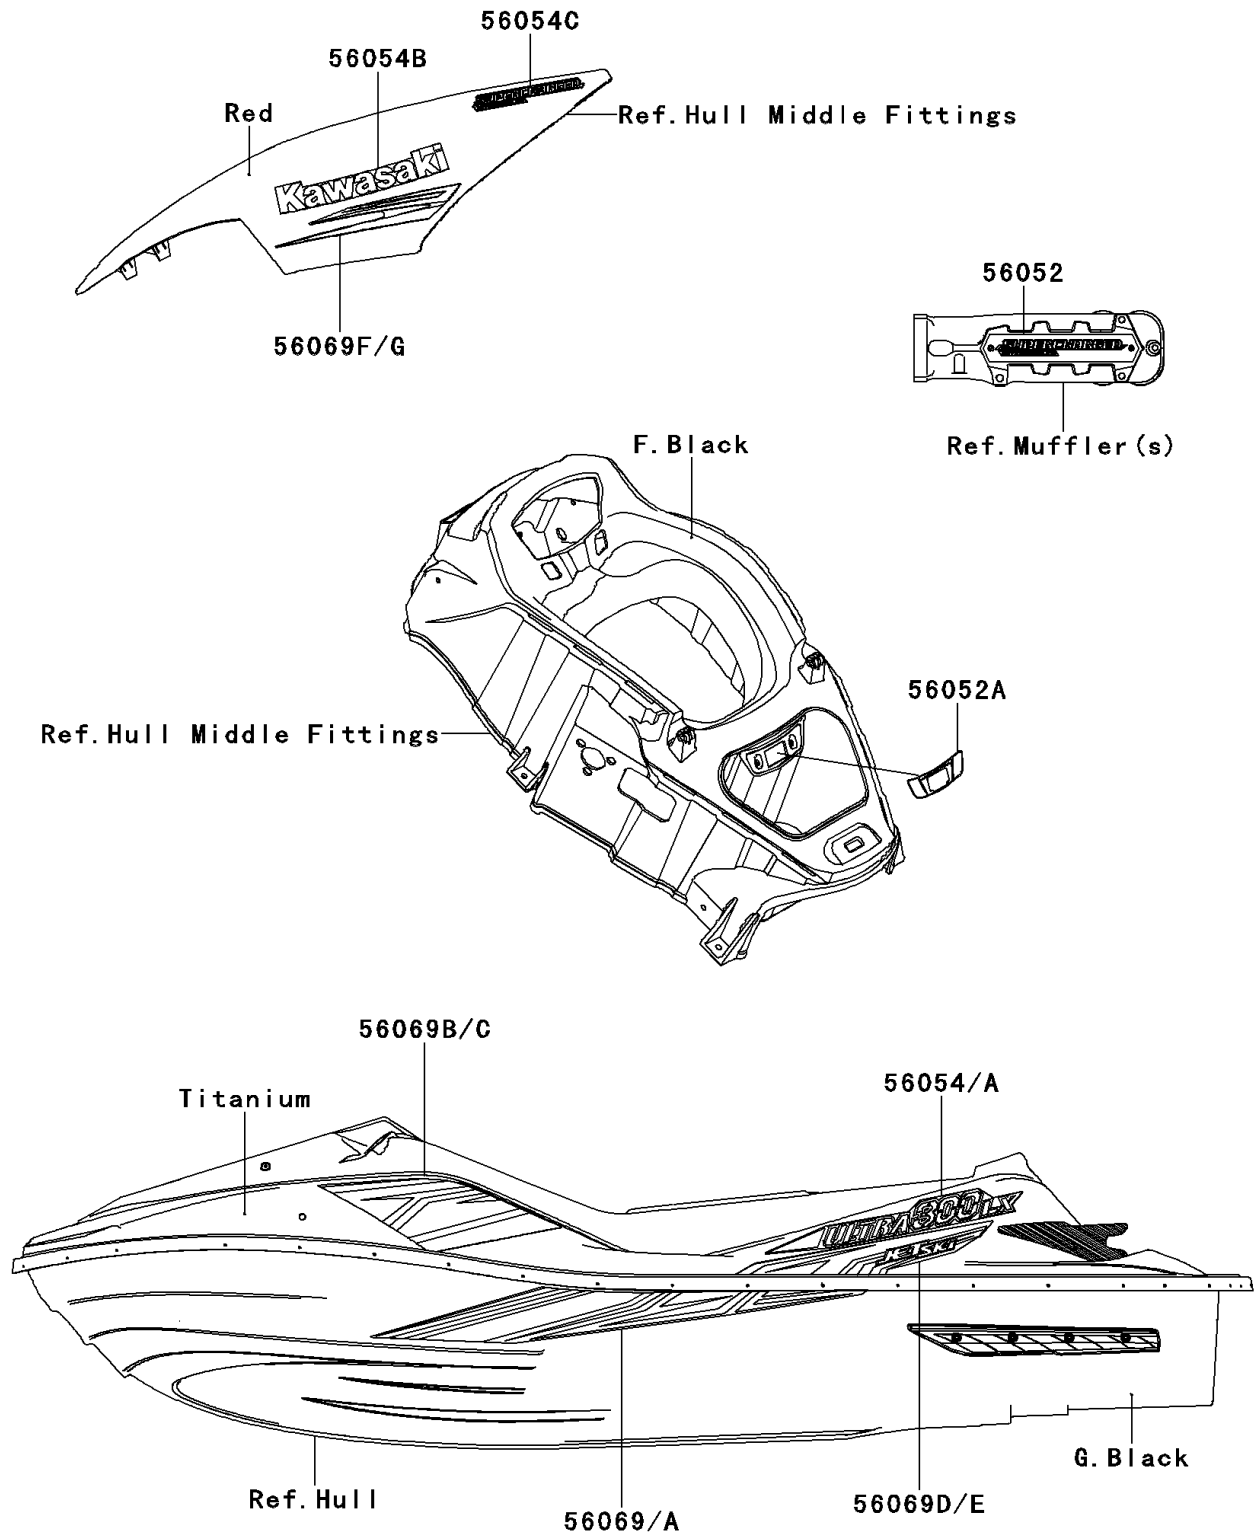

2011 Jet Ski® Ultra® 300LX PARTS DIAGRAM

Decals(Titanium)(JBF)

F3880

2011 Jet Ski® Ultra® 300LX PARTS LIST

Decals(Titanium)(JBF)

ITEM NAME	PART NUMBER	QUANTITY
MARK,SUPERCHARGED (Ref # 56052)	56052-3877	1
MARK,IMMOBILIZER (Ref # 56052A)	56052-3878	1
MARK,DECK,LH,ULTRA300LX (Ref # 56054)	56054-3753	1
MARK,DECK,RH,ULTRA300LX (Ref # 56054A)	56054-3754	1
MARK,HATCH COVER,KAWASAKI (Ref # 56054B)	56054-3755	1
MARK,HATCH COVER,SUPERCHARGED (Ref # 56054C)	56054-3756	1
PATTERN,HULL,LH (Ref # 56069)	56069-3885	1
PATTERN,HULL,RH (Ref # 56069A)	56069-3886	1
PATTERN,DECK,FR,LH (Ref # 56069B)	56069-3887	1
PATTERN,DECK,FR,RH (Ref # 56069C)	56069-3888	1
PATTERN,DECK,RR,LH (Ref # 56069D)	56069-3889	1
PATTERN,DECK,RR,RH (Ref # 56069E)	56069-3890	1
PATTERN,HATCH COVER,LH (Ref # 56069F)	56069-3891	1
PATTERN,HATCH COVER,RH (Ref # 56069G)	56069-3892	1