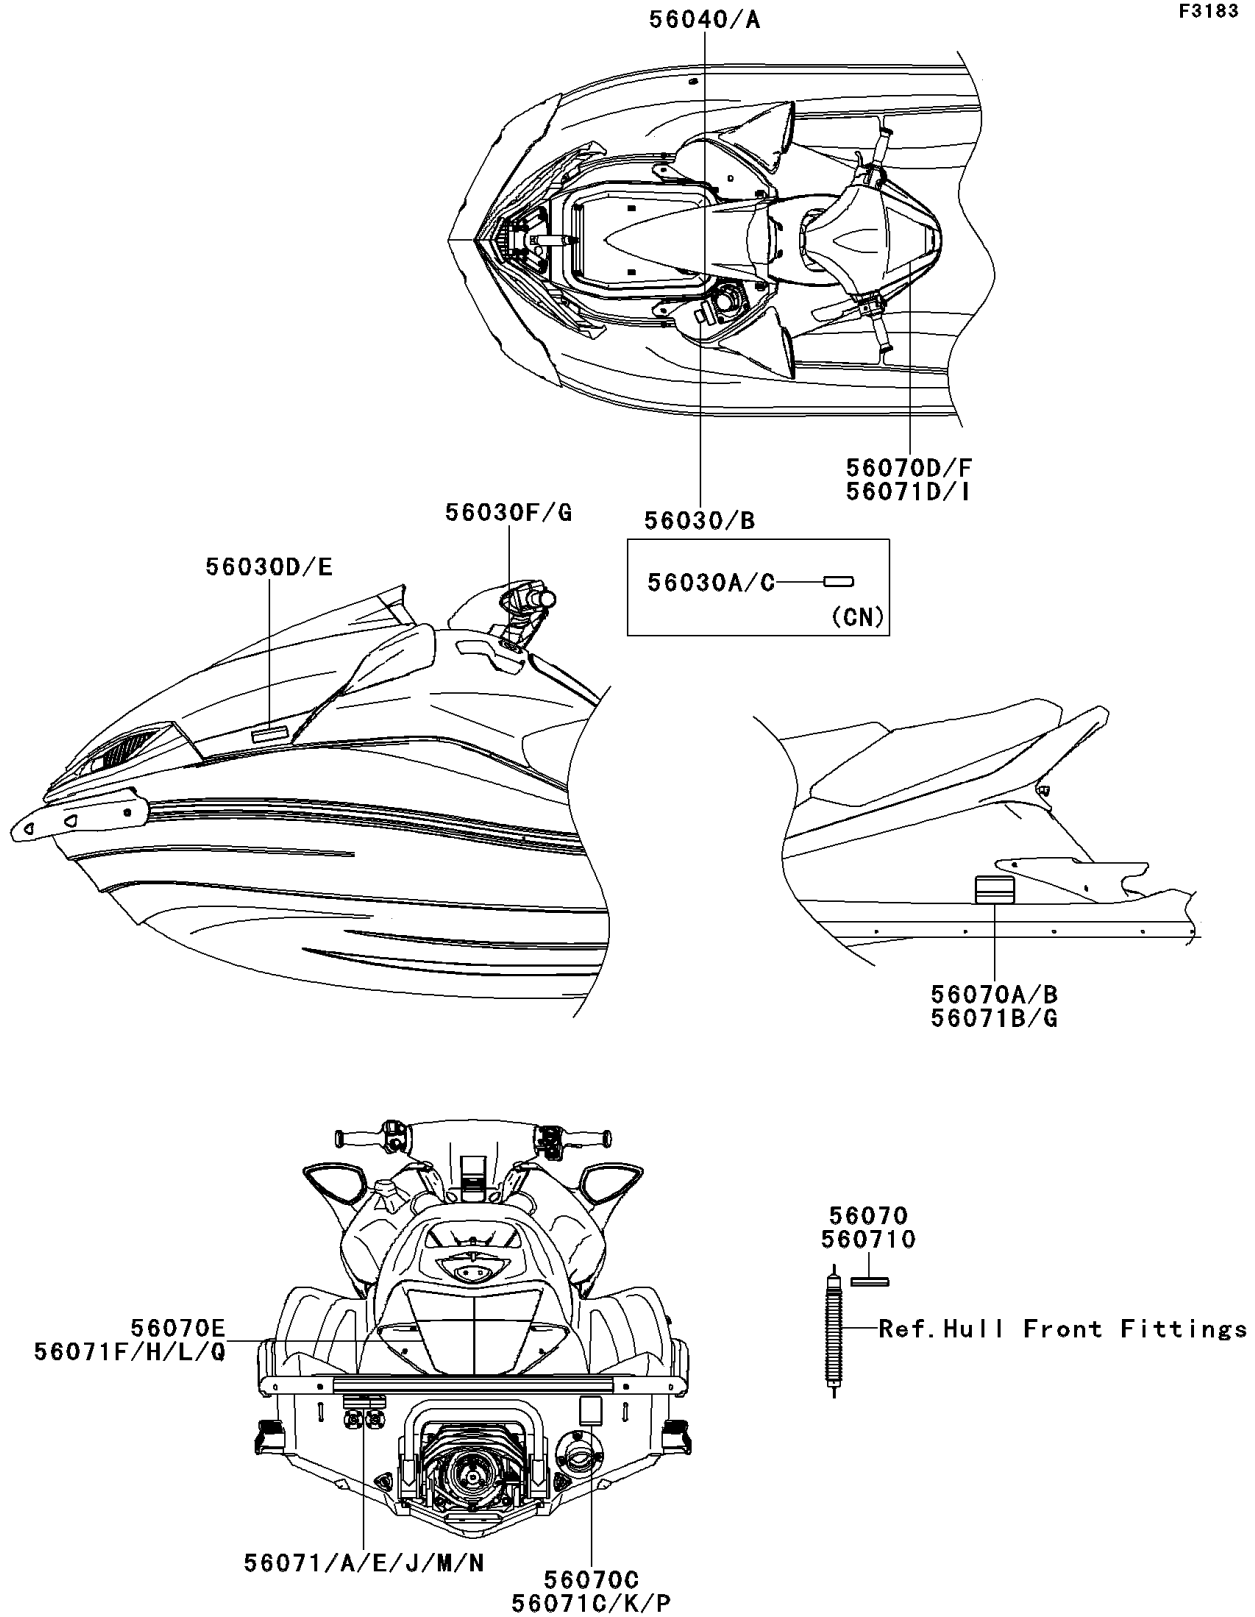

2011 Jet Ski® Ultra® 300LX PARTS DIAGRAM

Labels

F3183

2011 Jet Ski® Ultra® 300LX PARTS LIST

Labels

ITEM NAME	PART NUMBER	QUANTITY
LABEL,FIRE EXTINGUISHER (Ref # 56030D)	56030-3755	1
LABEL,REVERSE (Ref # 56030F)	56030-3815	1
LABEL-WARNING,GASOLINE (Ref # 56040)	56040-3972	1
LABEL-WARNING,DAMPER (Ref # 56070)	56070-3876	1
LABEL-WARNING,GRAB HANDLE&STEP (Ref # 56070A)	56070-3964	1
LABEL-WARNING,RIGHTING (Ref # 56070C)	56070-3986	1
LABEL-WARNING,TETHER SWITCH (Ref # 56070D)	56070-3988	1
LABEL-WARNING,FLUSHING (Ref # 56071)	56071-0203	1
LABEL-WARNING,IMPORTANT SAFETY (Ref # 56071Q)	56071-3739	1
LABEL,GASOLINE (Ref # 56030B)	56030-1177	1
LABEL,GASOLINE,FRN (Ref # 56030C)	56030-1178	1
LABEL,FIRE EXTINGUISHER,FRN (Ref # 56030E)	56030-3757	1
LABEL,REVERSE,FRN (Ref # 56030G)	56030-3816	1
LABEL,GASOLINE,FRN (Ref # 56040A)	56040-3978	1
LABEL-WARNING,GRAB HANDLE&STEP (Ref # 56070B)	56070-3966	1
LABEL-WARNING,IMPORTANT SAFETY (Ref # 56070E)	56070-3997	1
LABEL-WARNING,TETHER SWITCH,FRN (Ref # 56070F)	56070-3998	1
LABEL-WARNING,FLUSHING,FRN (Ref # 56071A)	56071-0205	1
LABEL-WARNING,DAMPER,FRN (Ref # 560710)	56071-3737	1
LABEL-WARNING,RIGHTING,FRN (Ref # 56071P)	56071-3738	1