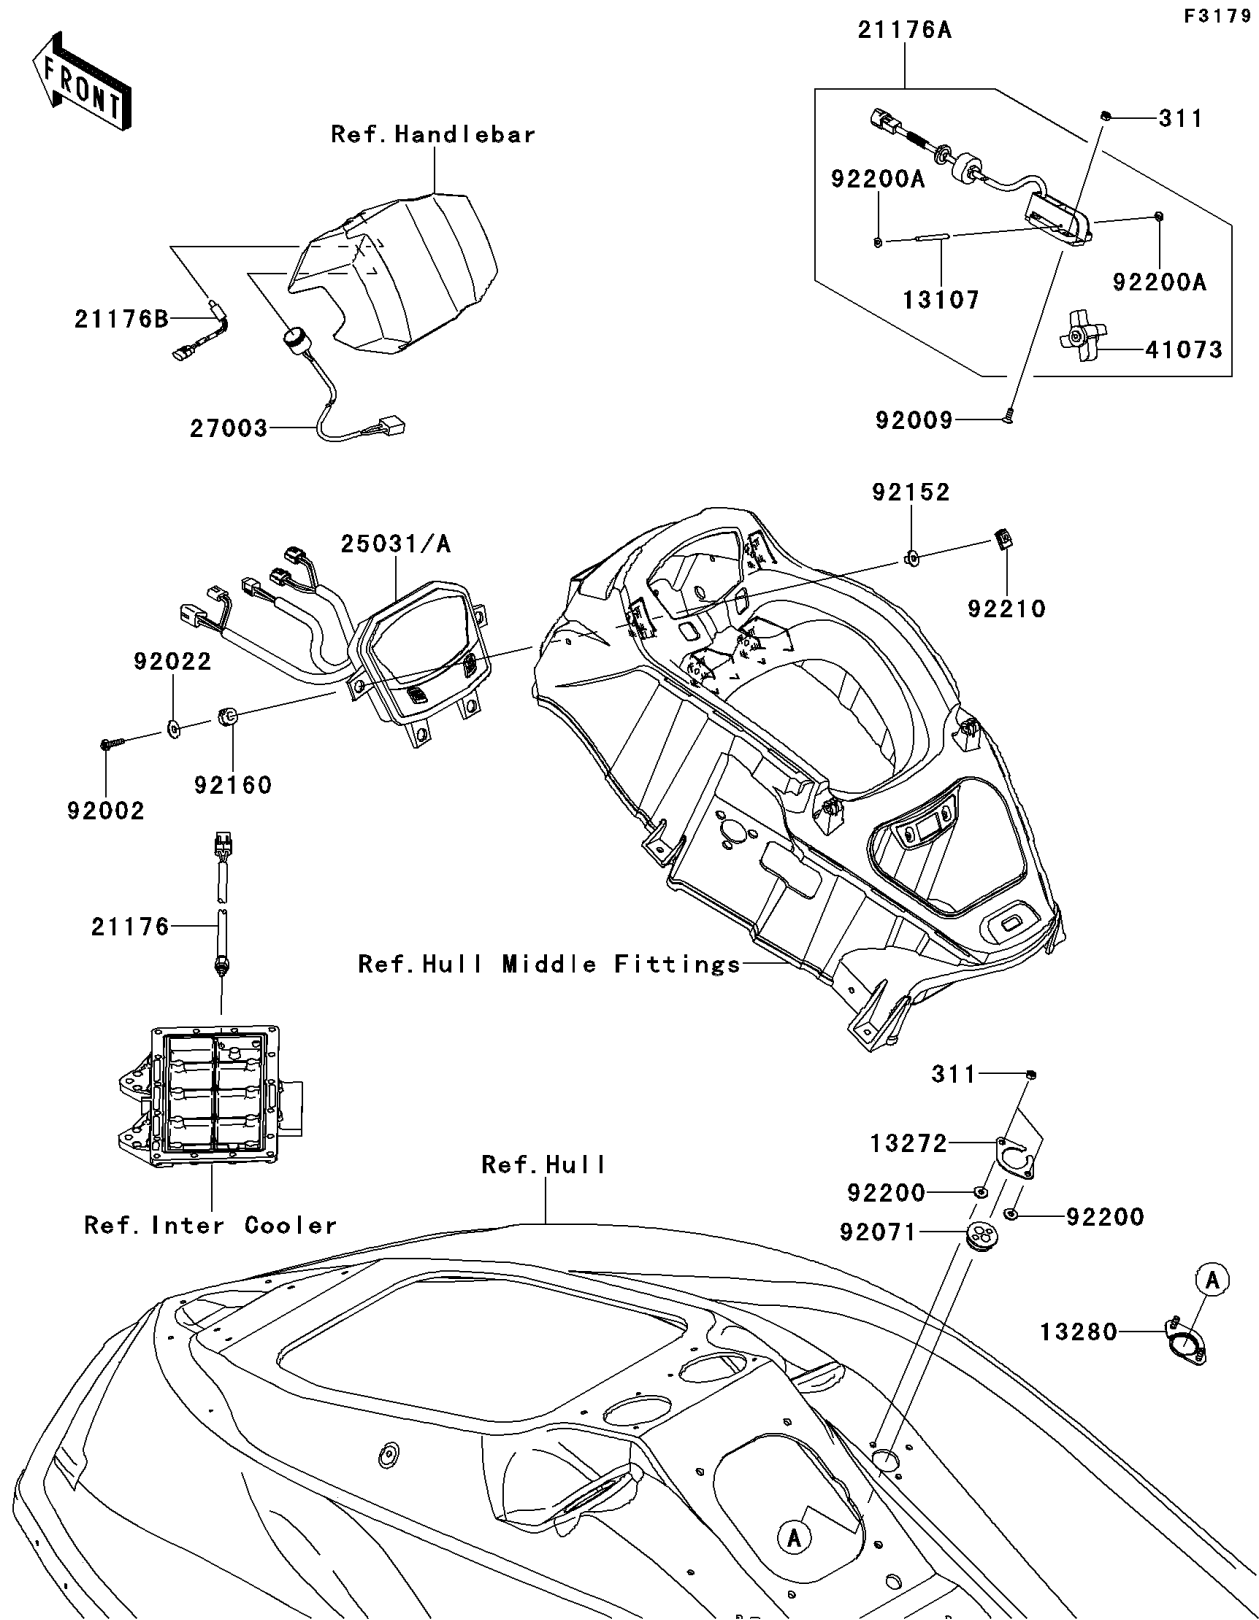

2011 Jet Ski® Ultra® 300LX PARTS DIAGRAM

Meters

2011 Jet Ski® Ultra® 300LX PARTS LIST

Meters

ITEM NAME	PART NUMBER	QUANTITY
NUT-HEX,6MM (Ref # 311)	311R0600	1
SHAFT (Ref # 13107)	13107-3807	1
PLATE (Ref # 13272)	13272-3729	1
HOLDER (Ref # 13280)	13280-0724	1
SENSOR,TEMP (Ref # 21176)	21176-0072	1
SENSOR,SPEED (Ref # 21176A)	21176-3775	1
SENSOR,AIR TEMP (Ref # 21176B)	21176-3778	1
METER-ASSY (Ref # 25031A)	25031-3760	1
HORN (Ref # 27003)	27003-3706	1
WHEEL-ASSY,PADDLE (Ref # 41073)	41073-3701	1
BOLT,6X25 (Ref # 92002)	92002-3714	1
SCREW,6X16 (Ref # 92009)	92009-3703	1
WASHER,6.5X20X1.5 (Ref # 92022)	92022-3710	1
GROMMET,HARNESS (Ref # 92071)	92071-3790	1
COLLAR (Ref # 92152)	92152-3755	1
DAMPER (Ref # 92160)	92160-1167	1
WASHER,6.5X16X2.0 (Ref # 92200)	92200-1543	1
WASHER (Ref # 92200A)	92200-3805	1
NUT,6MM (Ref # 92210)	92210-3768	1