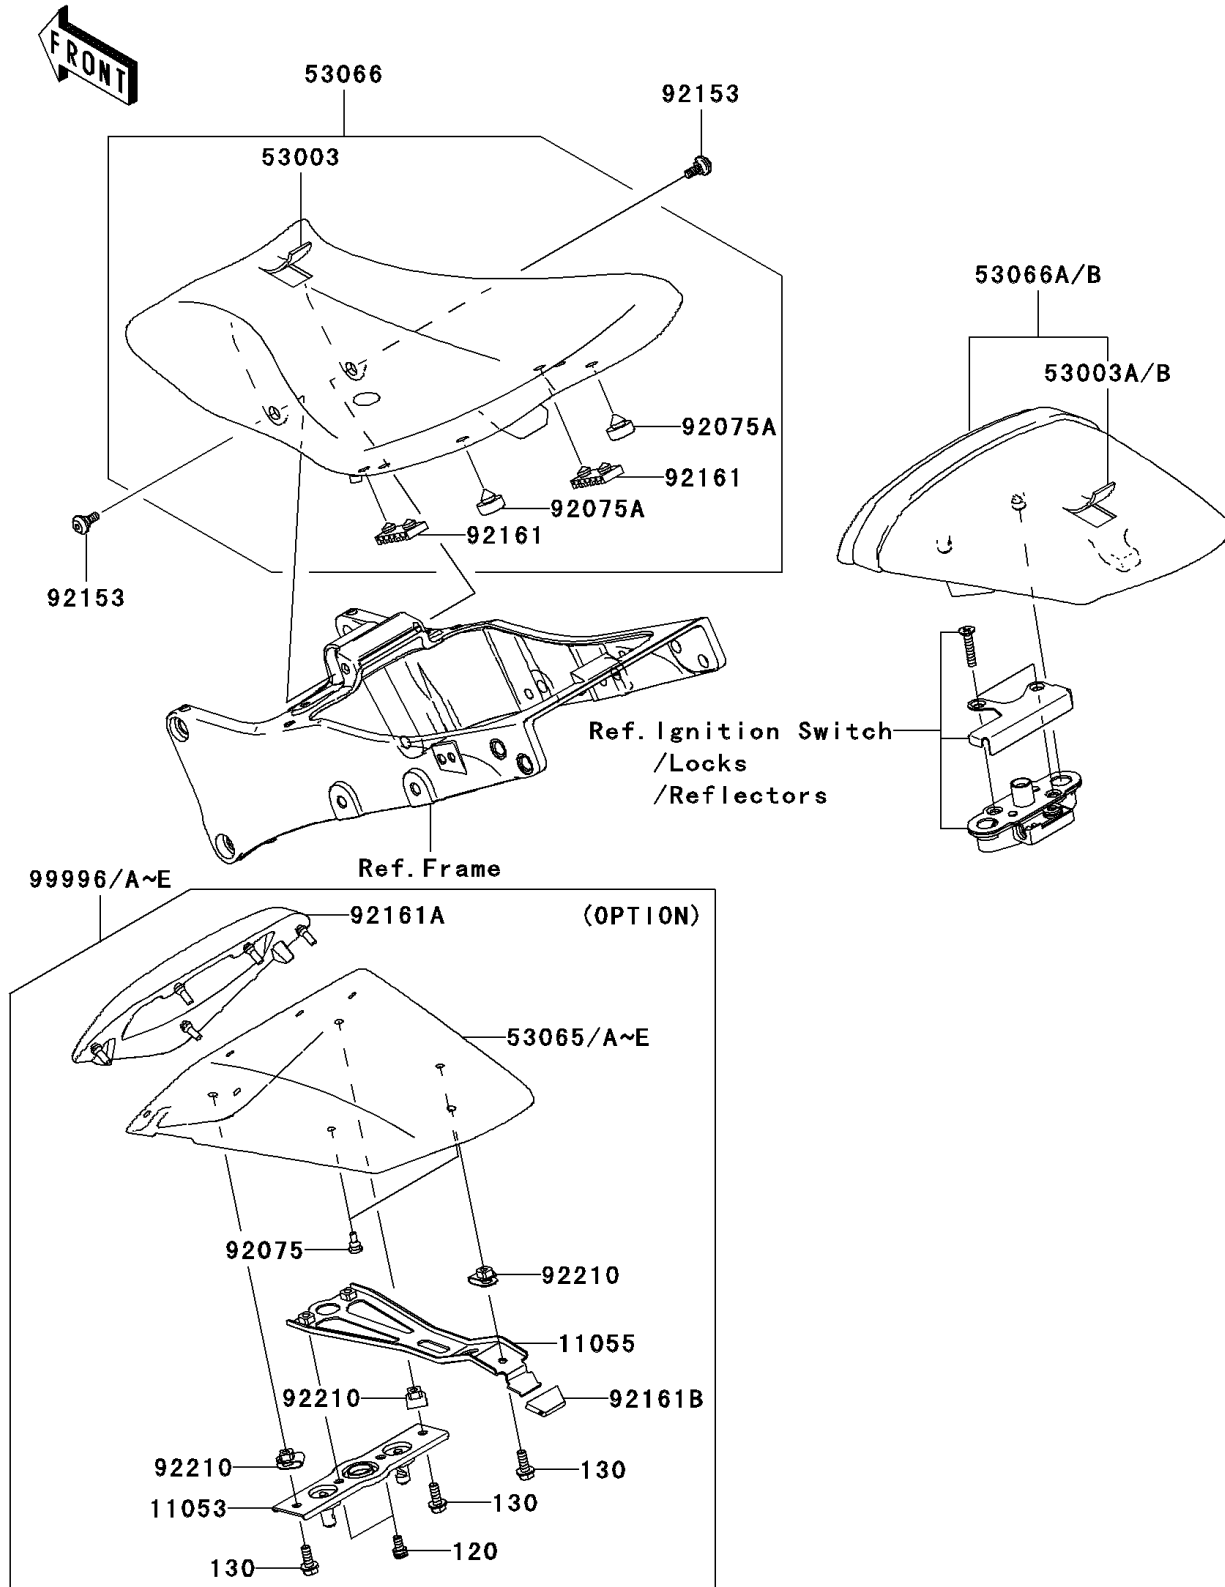

2008 NINJA® ZX™-10R PARTS DIAGRAM

Seat

F2510

2008 NINJA® ZX™-10R PARTS LIST

Seat

ITEM NAME	PART NUMBER	QUANTITY
BRACKET (Ref # 11053)	11053-0386	1
BRACKET,SEAT COVER (Ref # 11055)	11055-0871	1
LEATHER,FRONT SEAT,BLACK (Ref # 53003)	53003-0120-MA	1
LEATHER,REAR SEAT,BLACK (Ref # 53003A)	53003-0121-MA	1
COVER SEAT,BLACK (Ref # 53065B)	53065-0016-17K	1
COVER SEAT,GREEN (Ref # 53065E)	53065-0016-777	1
SEAT-ASSY,FR,BLACK (Ref # 53066)	53066-0188-MA	1
SEAT,RR,LEATHER BLK+BAND BLK (Ref # 53066A)	53066-0189-12Y	1
DAMPER (Ref # 92075)	92075-1808	1
DAMPER (Ref # 92075A)	92075-1927	1
BOLT,SOCKET,6MM (Ref # 92153)	92153-0489	1
DAMPER,SEAT (Ref # 92161)	92161-0149	1
DAMPER,SEAT COVER (Ref # 92161A)	92161-0627	1
DAMPER (Ref # 92161B)	92161-0629	1
NUT,6MM (Ref # 92210)	92210-0277	1
BOLT-SOCKET,6X10 (Ref # 120)	120CA0610	1
BOLT-FLANGED,6X16 (Ref # 130)	130BA0616	1
KIT,SINGLE SEAT COVER,BLACK (Ref # 99996B)	99996-1358-17K	1
KIT,SINGLE SEAT COVER,GREEN (Ref # 99996E)	99996-1358-777	1
COVER SEAT,ORANGE (Ref # 53065A)	53065-0016-17H	1
COVER SEAT,BLUE (Ref # 53065D)	53065-0016-723	1
KIT,SINGLE SEAT COVER,ORANGE (Ref # 99996A)	99996-1358-17H	1
KIT,SINGLE SEAT COVER,BLUE (Ref # 99996D)	99996-1358-723	1