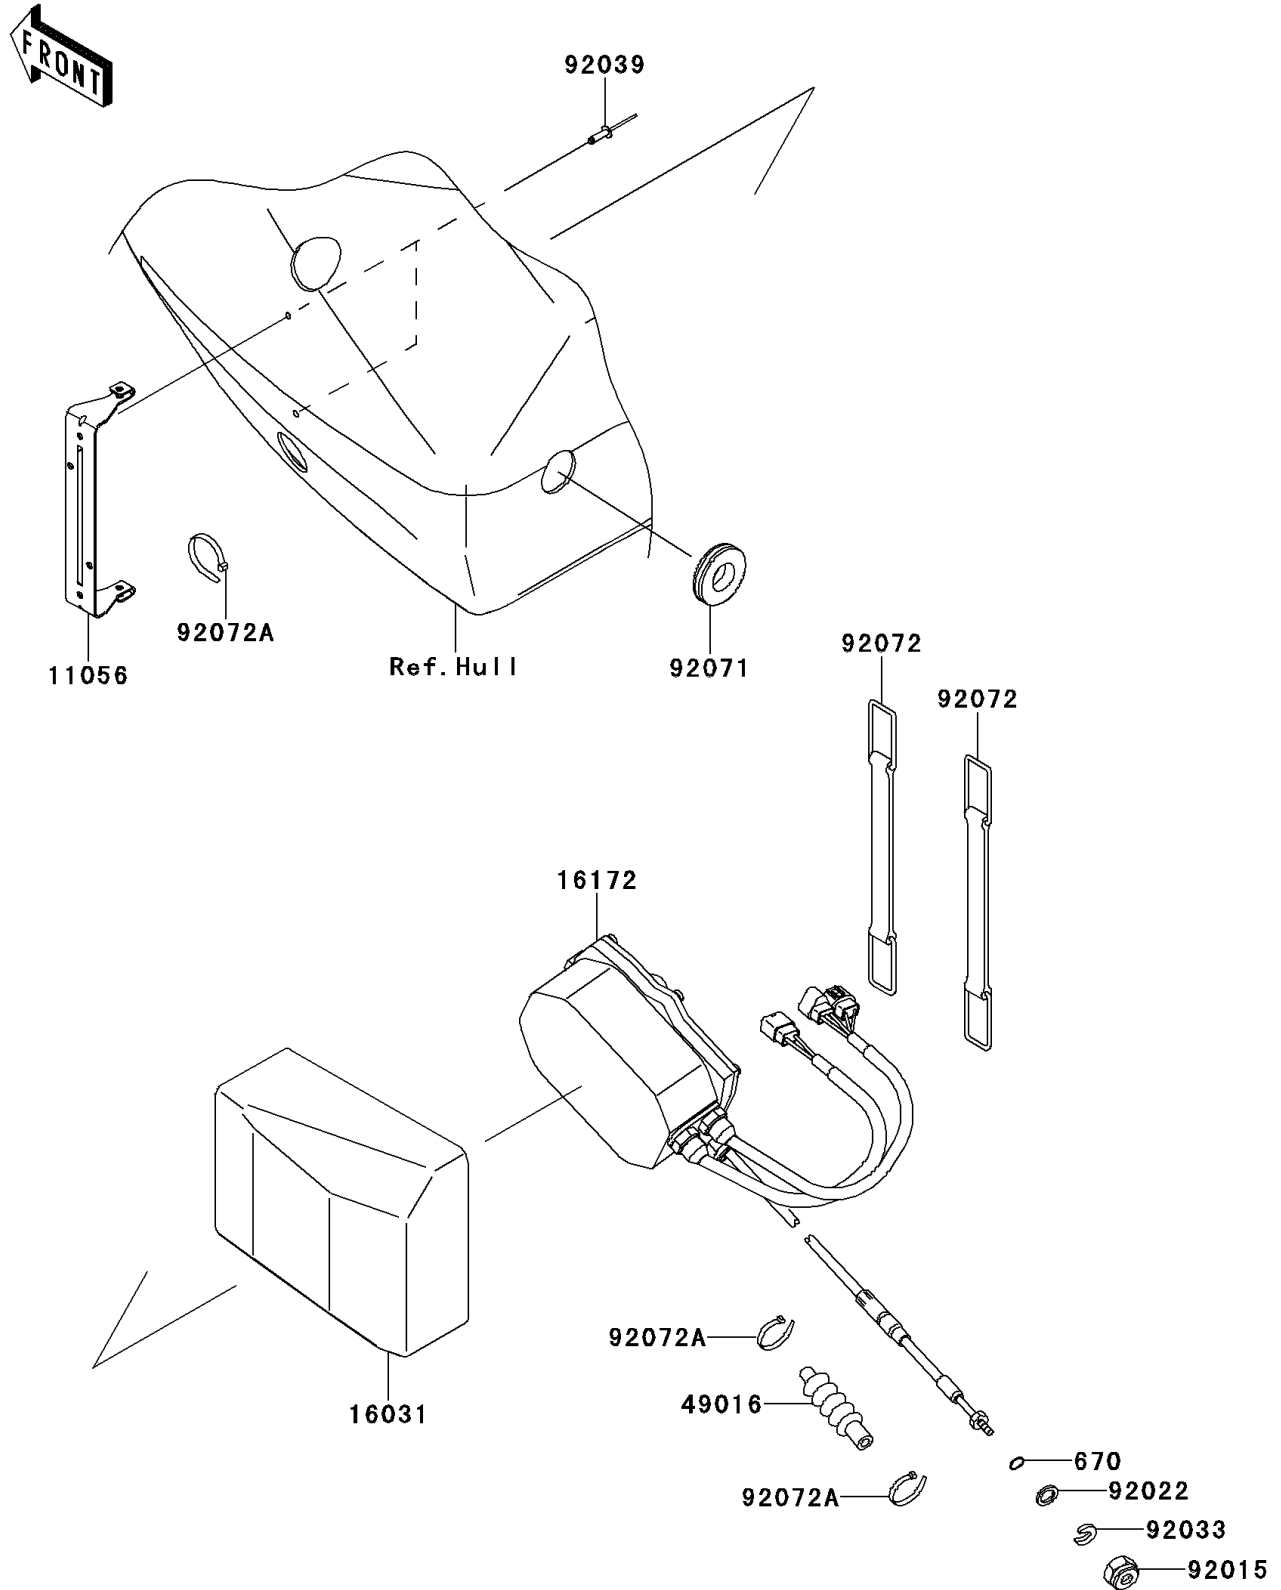

2011 Jet Ski® Ultra® 300LX PARTS DIAGRAM

Control(JBF/JCF)

F3177

2011 Jet Ski® Ultra® 300LX PARTS LIST

Control(JBF/JCF)

ITEM NAME	PART NUMBER	QUANTITY
O RING,11MM (Ref # 670)	670B2011	1
BRACKET (Ref # 11056)	11056-0711	1
FLOAT (Ref # 16031)	16031-3993	1
ACTUATOR,JET PUMP (Ref # 16172)	16172-3707	1
COVER-SEAL,TILT CABLE (Ref # 49016)	49016-3702	1
NUT,20MM (Ref # 92015)	92015-526	1
WASHER (Ref # 92022)	92022-535	1
RING-SNAP,7.7X17.5X3.0 (Ref # 92033)	92033-3737	1
RIVET (Ref # 92039)	92039-3714	1
GROMMET (Ref # 92071)	92071-3840	1
BAND,BATTERY (Ref # 92072)	92072-3841	1
BAND,L=100.08 (Ref # 92072A)	92072-3882	1