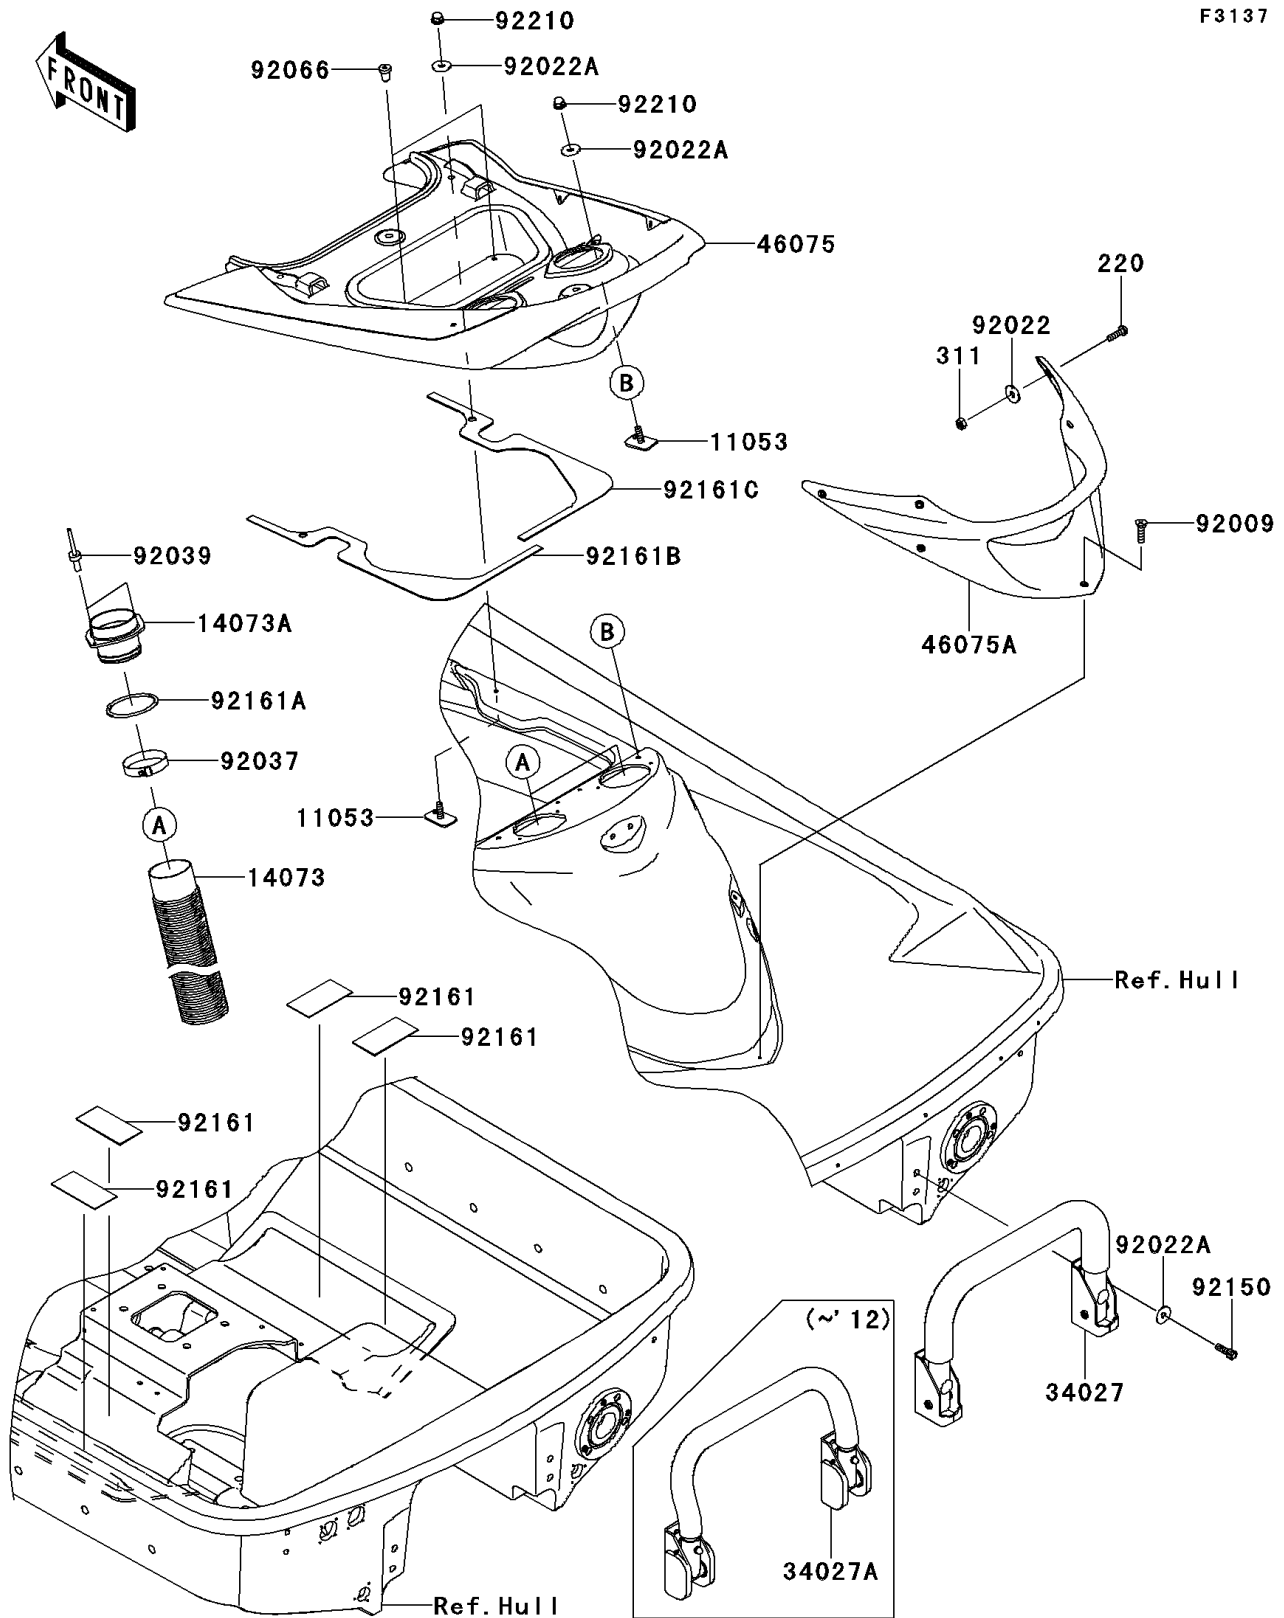

## 2011 Jet Ski® Ultra® 300LX PARTS DIAGRAM

Hull Rear Fittings

F3137

## 2011 Jet Ski® Ultra® 300LX PARTS LIST

### Hull Rear Fittings

ITEM NAME	PART NUMBER	QUANTITY
SCREW-PAN-CROS,6X20 (Ref # 220)	220R0620	1
NUT-HEX,6MM (Ref # 311)	311AA0600	1
BRACKET (Ref # 11053)	11053-3776	1
DUCT,L=800 (Ref # 14073)	14073-3804	1
DUCT (Ref # 14073A)	14073-3805	1
STEP-ASSY (Ref # 34027A)	34027-3710	1
GRIP,RR,UPP (Ref # 46075)	46075-3763	1
GRIP,HANDLE (Ref # 46075A)	46075-3765	1
SCREW,TAPPING,6X20 (Ref # 92009)	92009-3842	1
WASHER,6.5X20X1.6 (Ref # 92022)	92022-1557	1
WASHER,6.5X20X1.5 (Ref # 92022A)	92022-3710	1
CLAMP (Ref # 92037)	92037-3738	1
RIVET (Ref # 92039)	92039-3775	1
PLUG (Ref # 92066)	92066-3773	1
BOLT,SOCKET,6X18 (Ref # 92150)	92150-3775	1
DAMPER (Ref # 92161)	92161-3728	1
DAMPER (Ref # 92161A)	92161-3769	1
DAMPER (Ref # 92161B)	92161-3781	1
DAMPER (Ref # 92161C)	92161-3782	1
NUT,CAP,6MM (Ref # 92210)	92210-3785	1