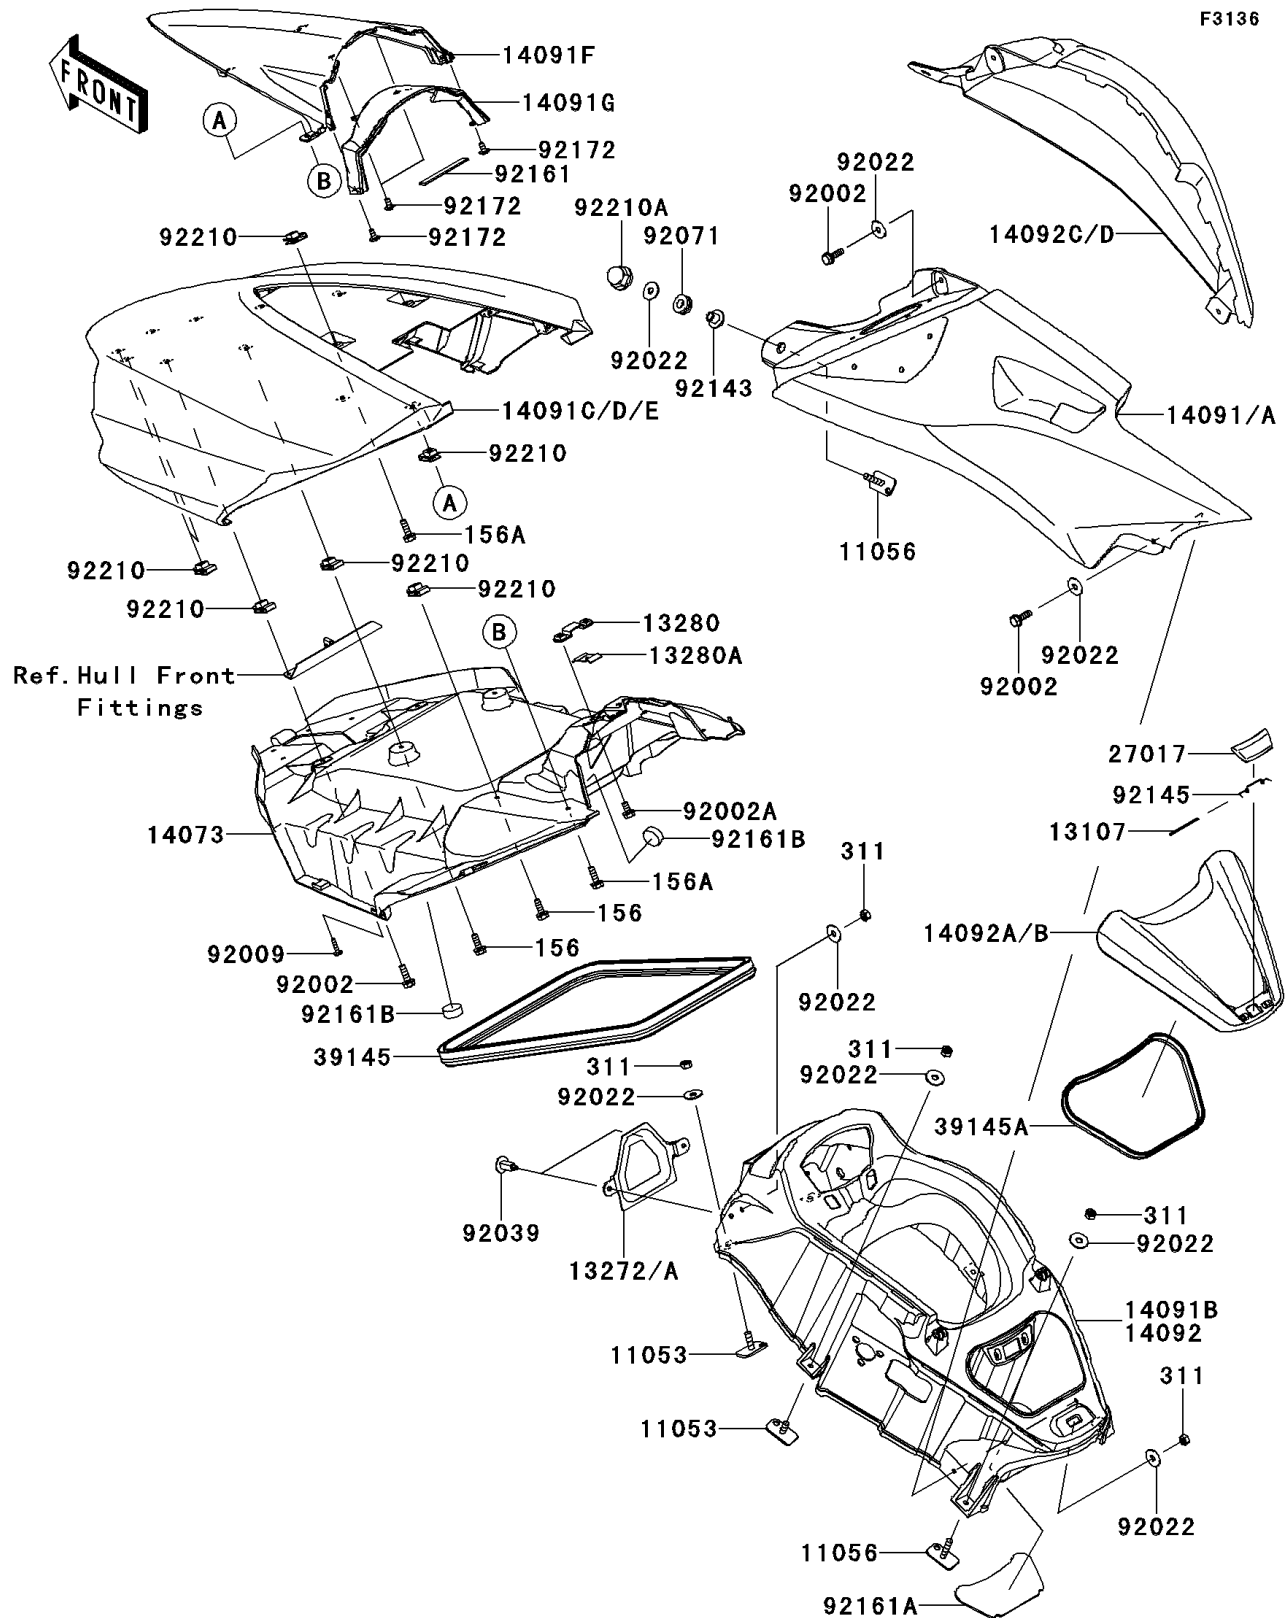

2011 Jet Ski® Ultra® 300LX PARTS DIAGRAM

Hull Middle Fittings

2011 Jet Ski® Ultra® 300LX PARTS LIST

Hull Middle Fittings

ITEM NAME	PART NUMBER	QUANTITY
BOLT-WP,6X18 (Ref # 156)	156R0618	1
BOLT-WP,6X20 (Ref # 156A)	156R0620	1
BRACKET (Ref # 11053)	11053-3776	1
BRACKET (Ref # 11056)	11056-3724	1
SHAFT (Ref # 13107)	13107-3790	1
PLATE,INTAKE COVER (Ref # 13272A)	13272-3713	1
HOLDER,ROD (Ref # 13280)	13280-3749	1
HOLDER,ROD (Ref # 13280A)	13280-3751	1
DUCT,HATCH,INNER (Ref # 14073)	14073-3837	1
COVER,SIDE,LH,M.TITANIUM (Ref # 14091A)	14091-3780-16S	1
COVER,CENTER,F.BLACK (Ref # 14091B)	14091-3823-6Z	1
COVER,L.V.RED (Ref # 14091D)	14091-3824-2T	1
COVER,METER (Ref # 14091F)	14091-3825	1
COVER,METER,RR (Ref # 14091G)	14091-3826	1
COVER,CENTER STORAGE,TITANIUM (Ref # 14092B)	14092-3701-16S	1
COVER,SIDE,RH,M.TITANIUM (Ref # 14092D)	14092-3708-16S	1
LOCK,CENTER STORAGE (Ref # 27017)	27017-3726	1
TRIM-SEAL (Ref # 39145)	39145-3793	1
TRIM-SEAL,L=720 (Ref # 39145A)	39145-3802	1
BOLT,6X20 (Ref # 92002)	92002-3755	1
BOLT,6X12 (Ref # 92002A)	92002-3763	1
SCREW,TAPPING,4X16 (Ref # 92009)	92009-3849	1
WASHER,6.5X20X1.5 (Ref # 92022)	92022-3710	1
RIVET (Ref # 92039)	92039-3788	1
GROMMET (Ref # 92071)	92071-3716	1
COLLAR (Ref # 92143)	92143-3750	1
SPRING (Ref # 92145)	92145-3729	1
DAMPER,16X100X3.18 (Ref # 92161)	92161-0968	1
DAMPER,CENTER STORAGE (Ref # 92161A)	92161-3773	1

2011 Jet Ski® Ultra® 300LX PARTS LIST

Hull Middle Fittings

ITEM NAME	PART NUMBER	QUANTITY
DAMPER (Ref # 92161B)	92161-3790	1
SCREW,5X12 (Ref # 92172)	92172-3714	1
NUT,6MM (Ref # 92210)	92210-3768	1
NUT,CAP,6MM (Ref # 92210A)	92210-3785	1
NUT-HEX,6MM (Ref # 311)	311R0600	1