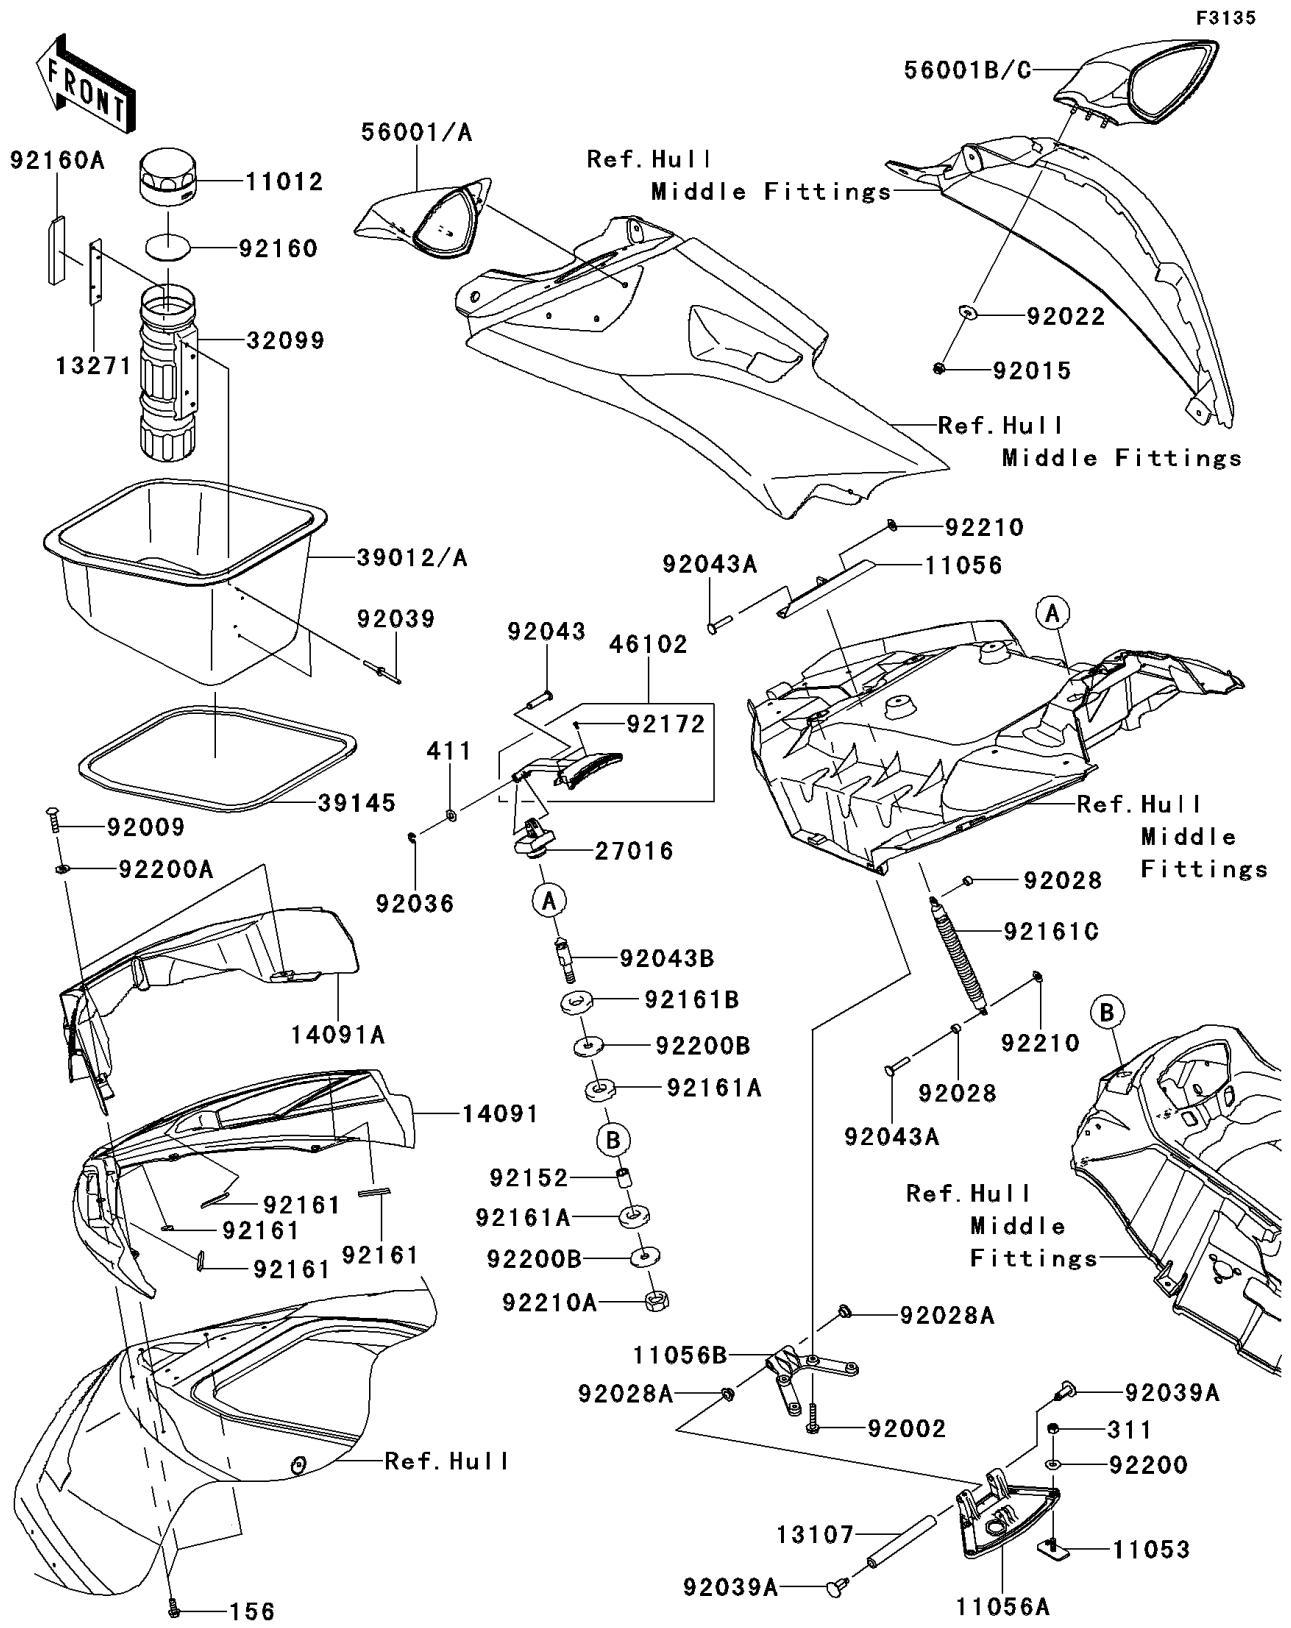

## 2011 Jet Ski® Ultra® 300LX PARTS DIAGRAM

### Hull Front Fittings

### Hull Front Fittings

ITEM NAME	PART NUMBER	QUANTITY
CAP,FIRE EXTINGUISHER (Ref # 11012)	11012-3766	1
BRACKET (Ref # 11053)	11053-3776	1
BRACKET (Ref # 11056)	11056-3703	1
BRACKET (Ref # 11056A)	11056-3725	1
BRACKET (Ref # 11056B)	11056-3726	1
SHAFT,FRONT HINGE (Ref # 13107)	13107-3802	1
PLATE,FIRE EXTINGUISHER (Ref # 13271)	13271-3775	1
COVER,FR,TOP (Ref # 14091)	14091-3827	1
COVER,FR,INSIDE (Ref # 14091A)	14091-3828	1
LOCK-ASSY,HATCH (Ref # 27016)	27016-3761	1
CASE,FIRE EXTINGUISHER (Ref # 32099)	32099-3769	1
CASE-STORAGE (Ref # 39012A)	39012-3744	1
TRIM-SEAL,L=1627 (Ref # 39145)	39145-3807	1
ROD,HATCH LOCK (Ref # 46102)	46102-3734	1
MIRROR-ASSY,LH,EBONY (Ref # 56001)	56001-3725-H8	1
MIRROR-ASSY,RH,EBONY (Ref # 56001B)	56001-3726-H8	1
BOLT,6X30 (Ref # 92002)	92002-3726	1
SCREW,TAPPING,6X20 (Ref # 92009)	92009-3842	1
NUT,LOCK,6MM (Ref # 92015)	92015-3766	1
WASHER,6.5X20X1.5 (Ref # 92022)	92022-3710	1
BUSHING (Ref # 92028)	92028-3765	1
BUSHING (Ref # 92028A)	92028-3770	1
RING-SNAP (Ref # 92036)	92036-518	1
RIVET (Ref # 92039)	92039-3783	1
RIVET (Ref # 92039A)	92039-3788	1
PIN,6X27.5 (Ref # 92043)	92043-3732	1
PIN,6X33 (Ref # 92043A)	92043-3748	1
PIN (Ref # 92043B)	92043-3760	1
COLLAR,8.2X14X16.2 (Ref # 92152)	92152-0979	1

## 2011 Jet Ski® Ultra® 300LX PARTS LIST

Hull Front Fittings

ITEM NAME	PART NUMBER	QUANTITY
DAMPER (Ref # 92160)	92160-3814	1
DAMPER (Ref # 92160A)	92160-3821	1
DAMPER,10X50X4 (Ref # 92161)	92161-1373	1
DAMPER (Ref # 92161A)	92161-3739	1
DAMPER (Ref # 92161B)	92161-3747	1
DAMPER,HATCH (Ref # 92161C)	92161-3778	1
SCREW,3X8 (Ref # 92172)	92172-3716	1
WASHER,6.5X16X1.0 (Ref # 92200)	92200-3712	1
BOLT-WP,5X16 (Ref # 156)	156R0516	1
NUT-HEX,6MM (Ref # 311)	311R0600	1
WASHER-PLAIN,6MM (Ref # 411)	411S0600	1
WASHER,6.5X14.5X1.5 (Ref # 92200A)	92200-3775	1
WASHER,8.5X32X2 (Ref # 92200B)	92200-3786	1
NUT,SPEED,6MM (Ref # 92210)	92210-3739	1
NUT,LOCK,8MM (Ref # 92210A)	92210-3742	1