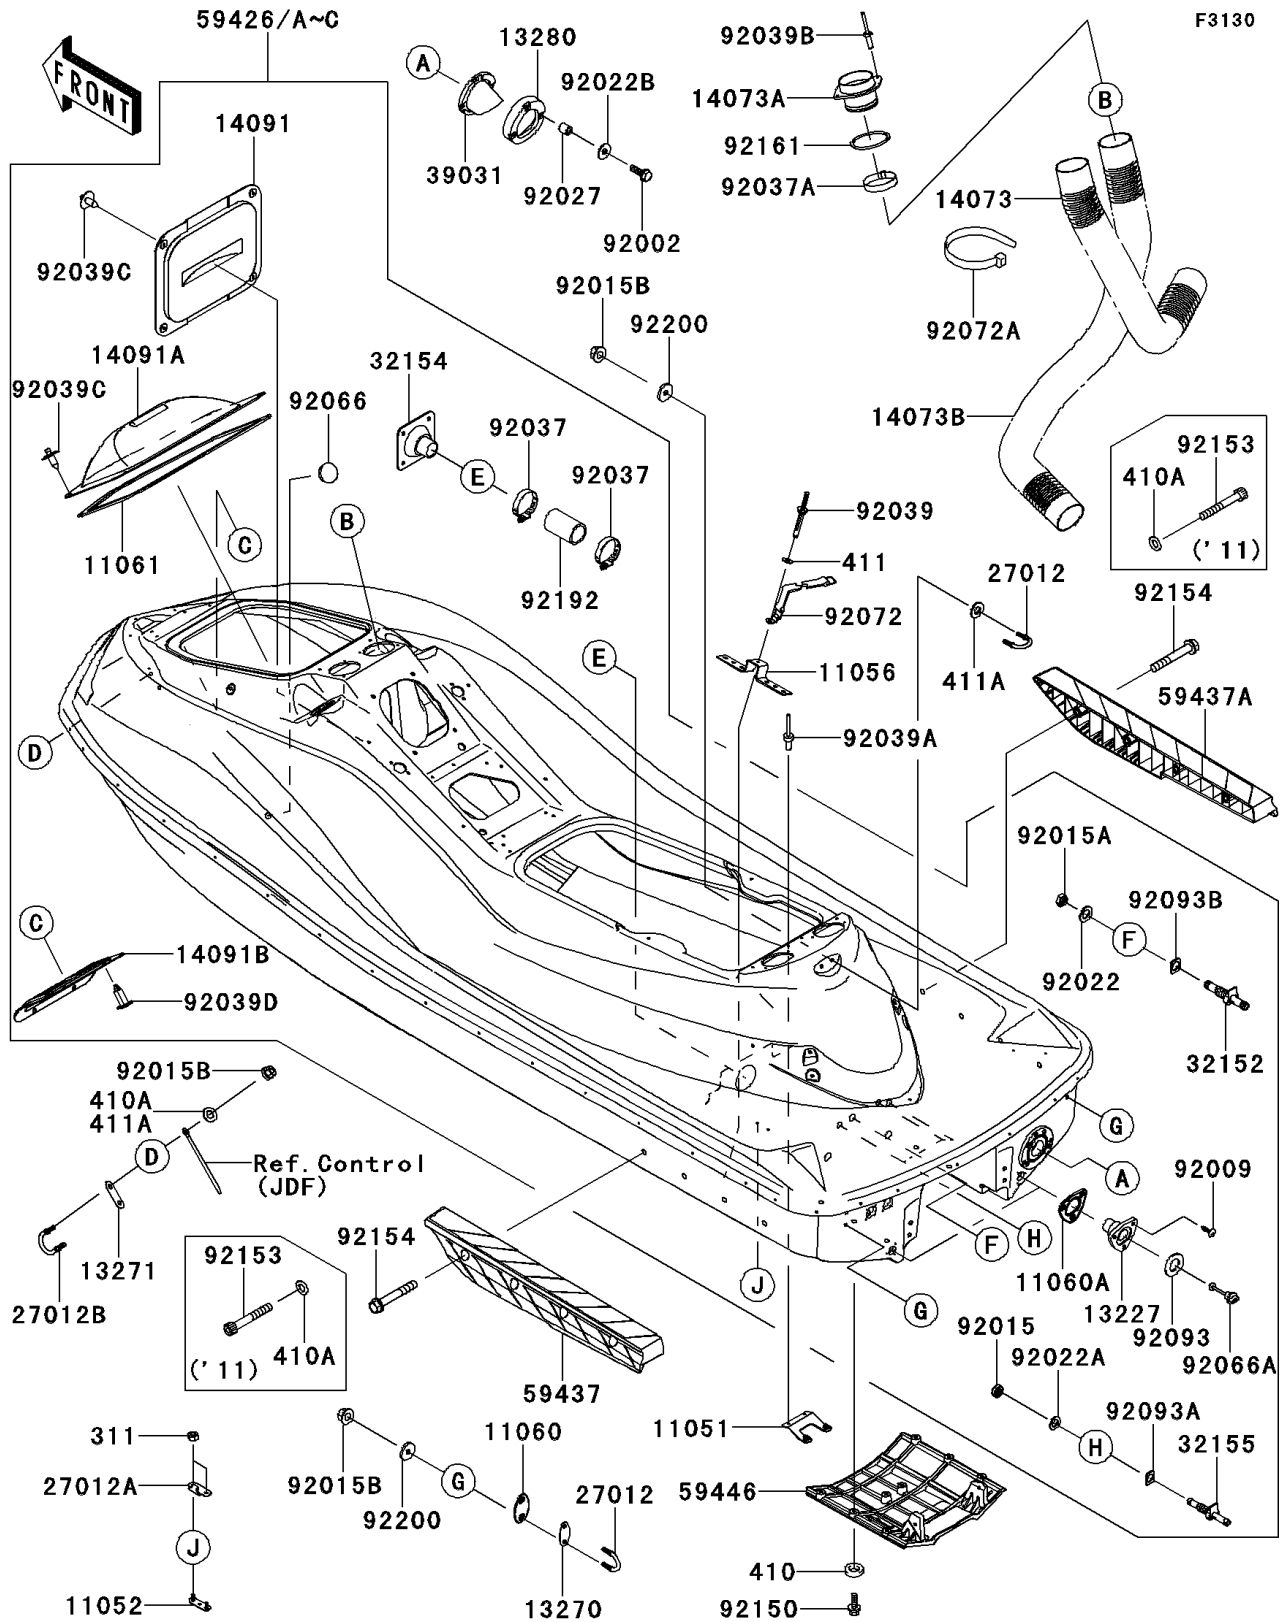

2011 Jet Ski® Ultra® 300LX PARTS DIAGRAM

Hull