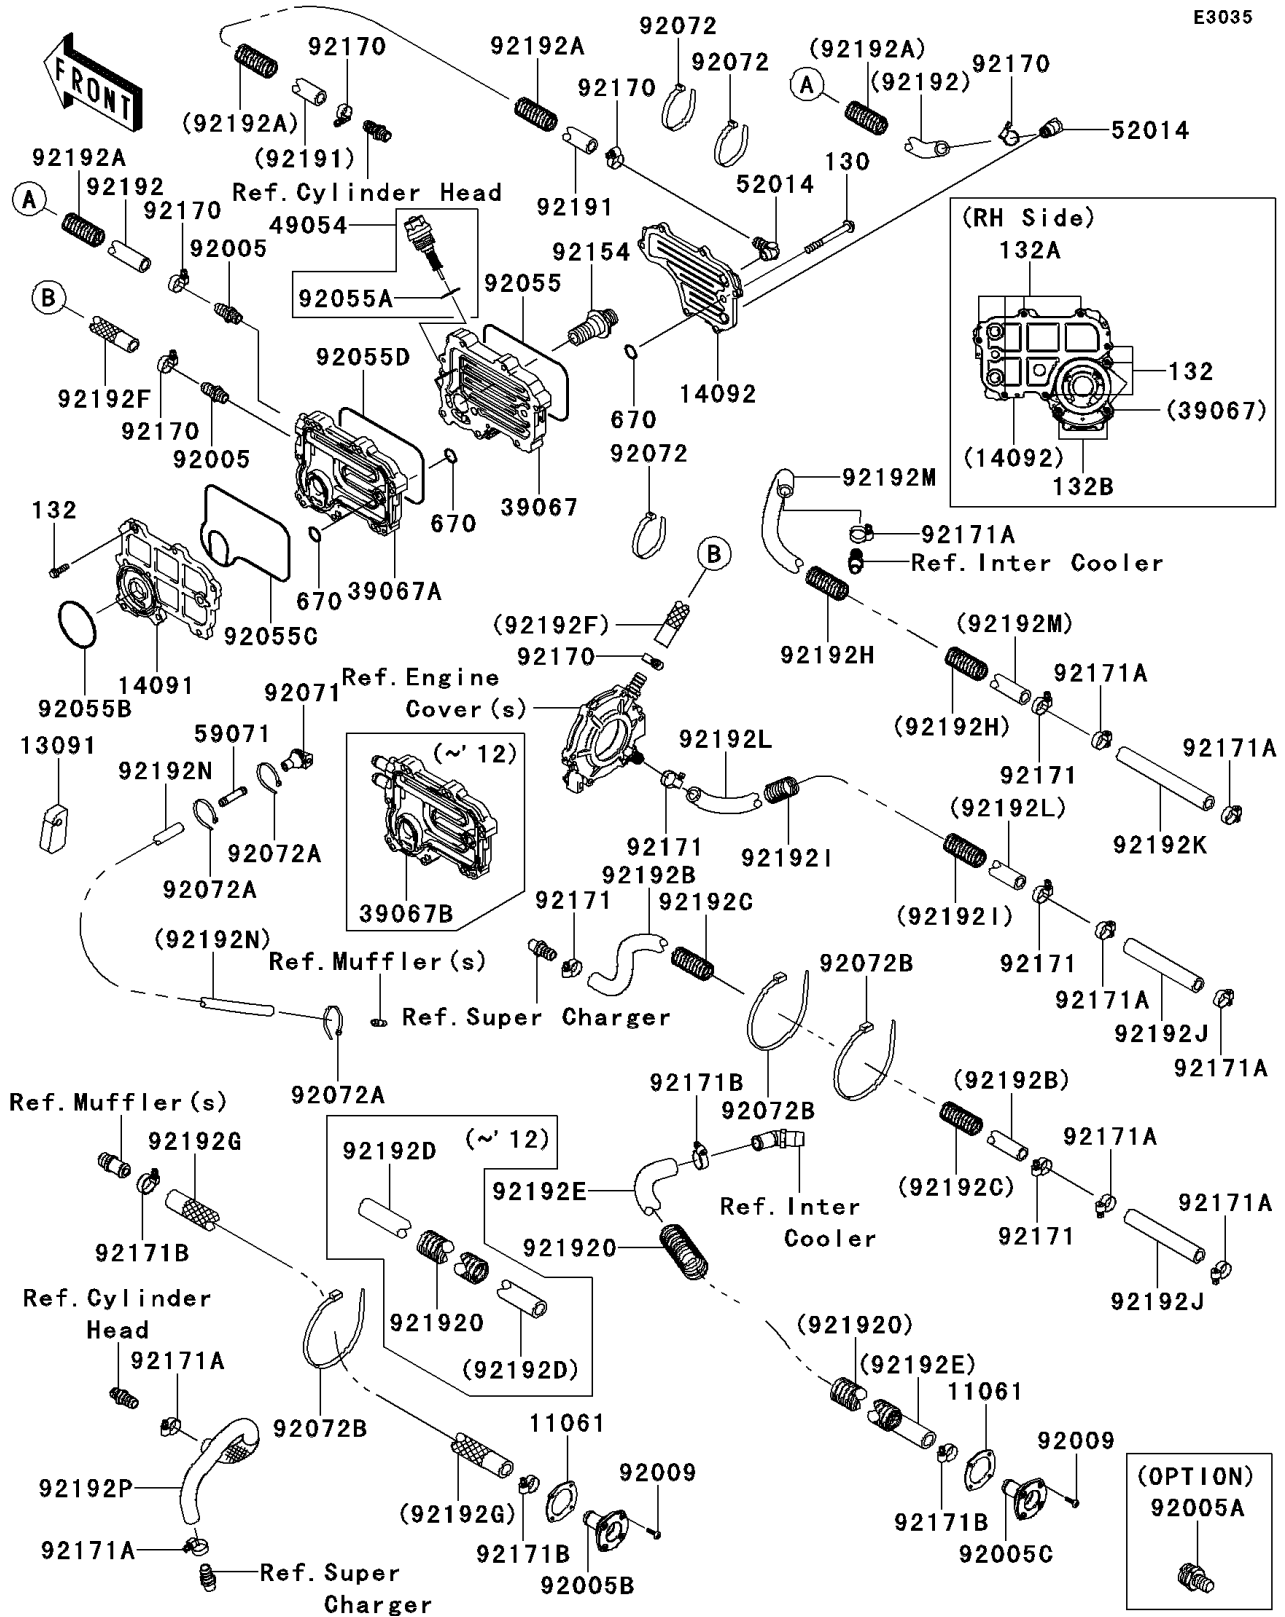

2011 Jet Ski® Ultra® 300LX PARTS DIAGRAM

Cooling

E3035

2011 Jet Ski® Ultra® 300LX PARTS LIST

Cooling

ITEM NAME	PART NUMBER	QUANTITY
GASKET (Ref # 11061)	11061-3769	1
HOLDER (Ref # 13091)	13091-3712	1
COVER,INSIDE (Ref # 14091)	14091-3755	1
COVER,OUTSIDE (Ref # 14092)	14092-0765	1
COOLER-OIL,OUTSIDE (Ref # 39067)	39067-0708	1
COOLER-OIL,INSIDE (Ref # 39067B)	39067-3707	1
THERMOSTAT (Ref # 49054)	49054-3701	1
ELBOW (Ref # 52014)	52014-3711	1
JOINT (Ref # 59071)	59071-3764	1
FITTING,FLUSH (Ref # 92005A)	92005-3748	1
FITTING,BLACK (Ref # 92005B)	92005-3770	1
FITTING,GRAY (Ref # 92005C)	92005-3771	1
SCREW,TAPPING,4X16 (Ref # 92009)	92009-3849	1
RING-O (Ref # 92055)	92055-0708	1
RING-O (Ref # 92055A)	92055-0727	1
RING-O,58X3 (Ref # 92055B)	92055-3767	1
RING-O (Ref # 92055C)	92055-3770	1
RING-O (Ref # 92055D)	92055-3772	1
GROMMET (Ref # 92071)	92071-3815	1
BAND,L=200 (Ref # 92072)	92072-0106	1
BAND,L=100.08 (Ref # 92072A)	92072-3882	1
BAND,L=372.24 (Ref # 92072B)	92072-3883	1
BOLT (Ref # 92154)	92154-3719	1
CLAMP (Ref # 92170)	92170-1283	1
CLAMP (Ref # 92171)	92171-3701	1
CLAMP (Ref # 92171A)	92171-3714	1
CLAMP,26MM (Ref # 92171B)	92171-3720	1
TUBE,WATER FILTER-HULL (Ref # 92191)	92191-3919	1
TUBE,OIL COOLER-ELBOW (Ref # 92192)	92192-0971	1