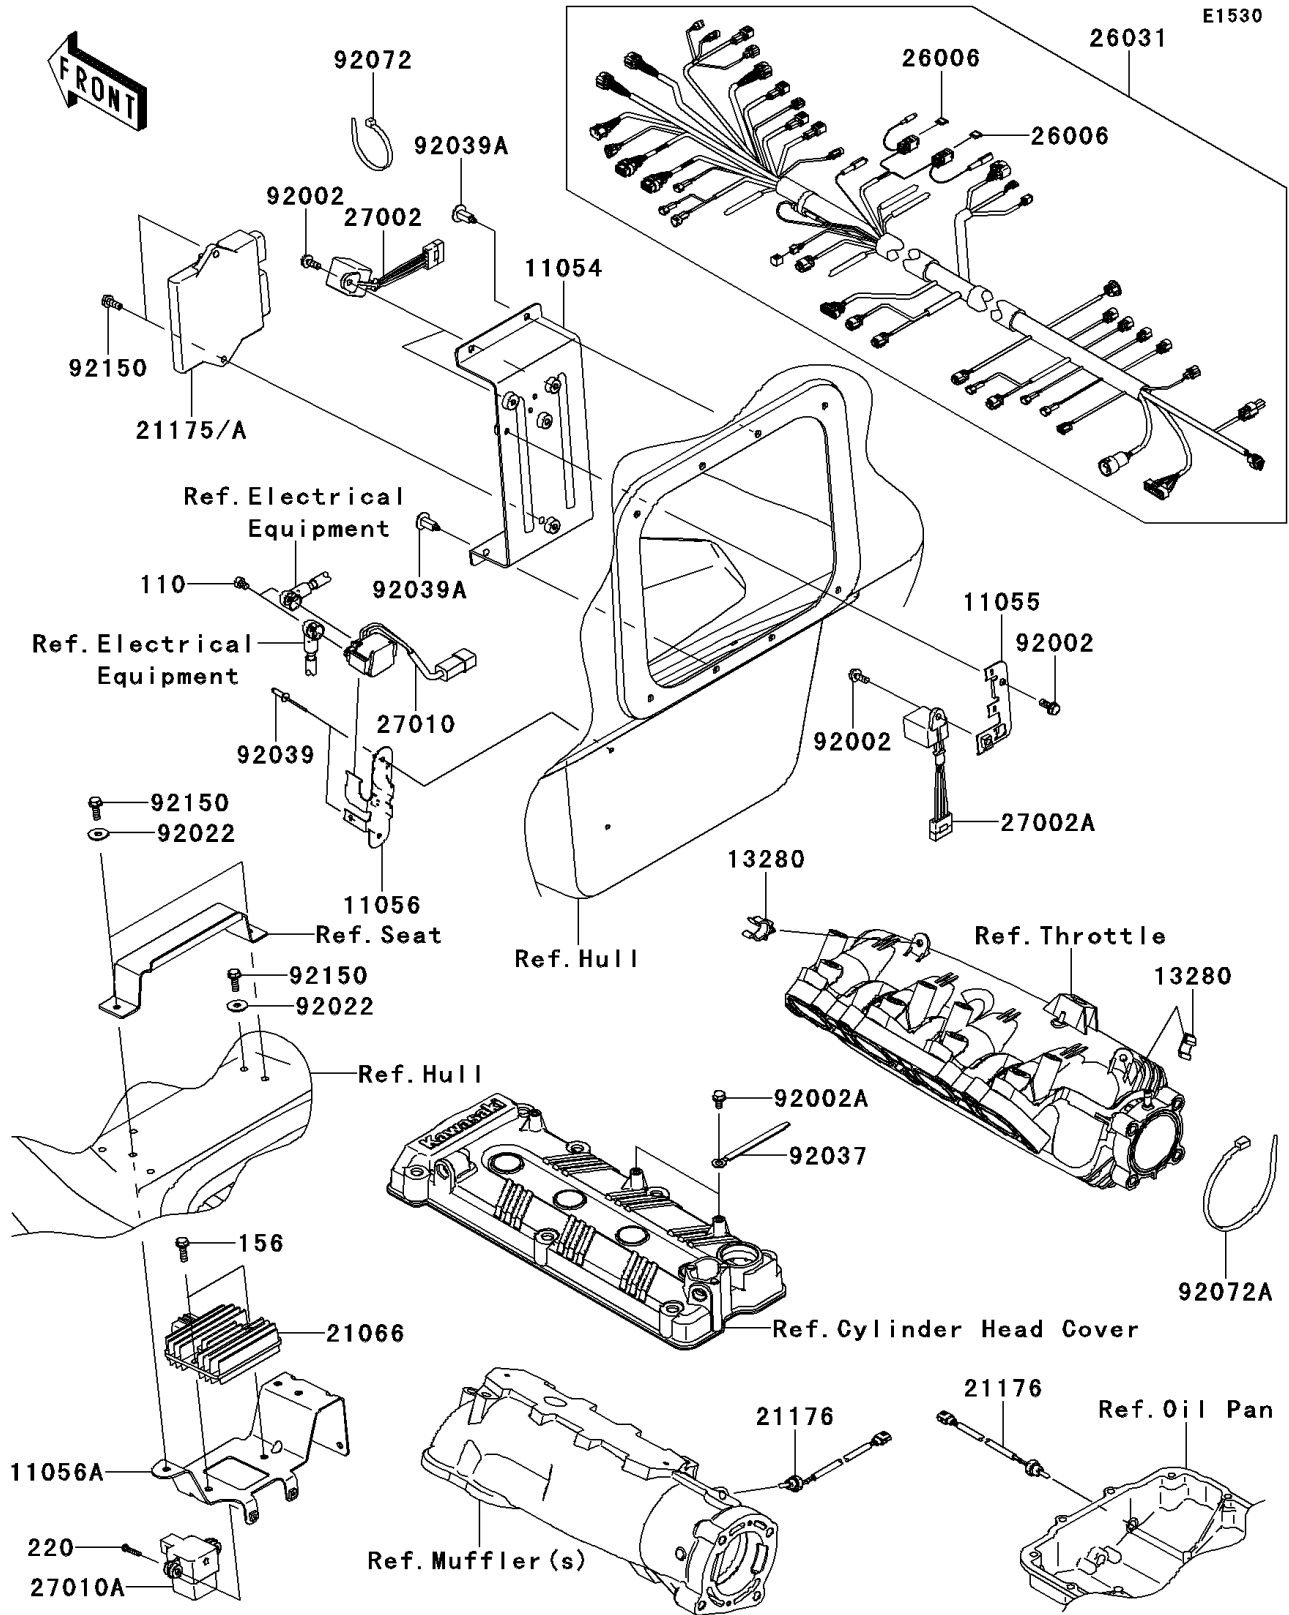

2011 Jet Ski® Ultra® 300LX PARTS DIAGRAM

Fuel Injection

2011 Jet Ski® Ultra® 300LX PARTS LIST

Fuel Injection

ITEM NAME	PART NUMBER	QUANTITY
BOLT,6X8 (Ref # 110)	110R0608	1
BOLT-WP,6X20 (Ref # 156)	156R0620	1
SCREW-PAN-CROSS,4X20 (Ref # 220)	220R0420	1
BRACKET,ECU&RELAY (Ref # 11054)	11054-3743	1
BRACKET,FUSE (Ref # 11055)	11055-3713	1
BRACKET,SWITCH (Ref # 11056)	11056-1114	1
BRACKET,REGULATOR&VDS (Ref # 11056A)	11056-3702	1
HOLDER,HARNESS (Ref # 13280)	13280-3760	1
REGULATOR-VOLTAGE (Ref # 21066)	21066-3718	1
CONTROL UNIT-ELECTRONIC (Ref # 21175A)	21175-3744	1
SENSOR,TEMP (Ref # 21176)	21176-0741	1
FUSE,MINI BLADE,20A,YELLOW (Ref # 26006)	26006-3704	1
HARNESS,MAIN (Ref # 26031)	26031-1570	1
RELAY-ASSY (Ref # 27002)	27002-3703	1
RELAY-ASSY (Ref # 27002A)	27002-3704	1
SWITCH (Ref # 27010)	27010-0710	1
SWITCH,VDS (Ref # 27010A)	27010-3785	1
BOLT,6X16 (Ref # 92002)	92002-3728	1
BOLT,6X12 (Ref # 92002A)	92002-3763	1
WASHER,6.5X20X1.5 (Ref # 92022)	92022-3710	1
CLAMP,L=100 (Ref # 92037)	92037-3736	1
RIVET (Ref # 92039)	92039-3714	1
RIVET (Ref # 92039A)	92039-3788	1
BAND,L=188.85 (Ref # 92072)	92072-0105	1
BAND,L=372.24 (Ref # 92072A)	92072-3883	1
BOLT,6X18 (Ref # 92150)	92150-3729	1