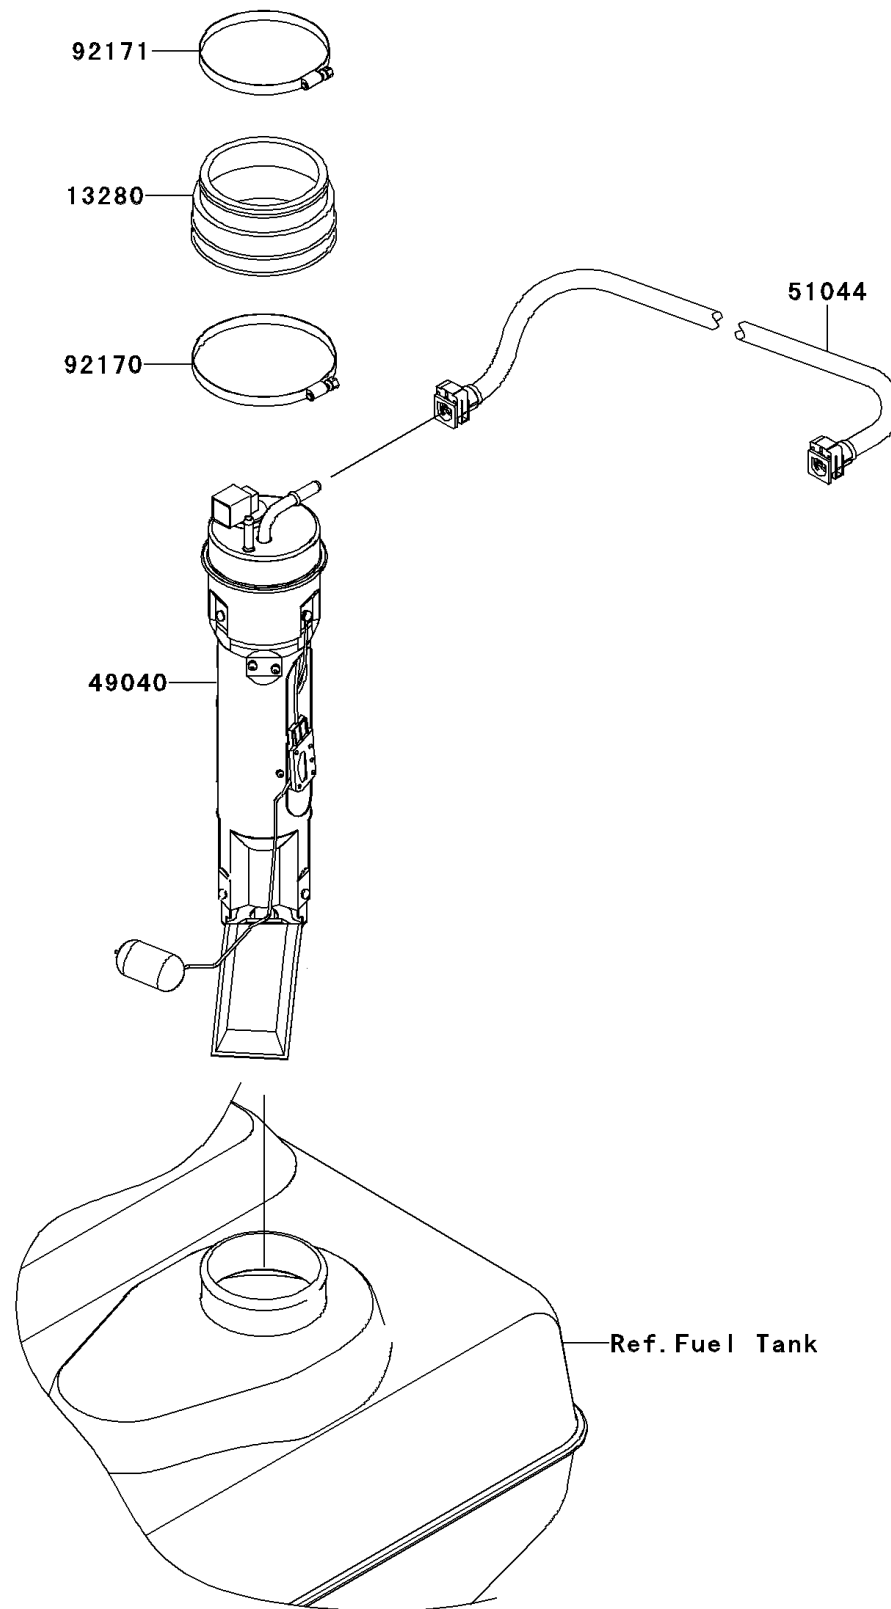

2011 Jet Ski® Ultra® 300LX PARTS DIAGRAM

Fuel Pump

E1520

2011 Jet Ski® Ultra® 300LX PARTS LIST

Fuel Pump

ITEM NAME	PART NUMBER	QUANTITY
HOLDER (Ref # 13280)	13280-0729	1
PUMP-FUEL (Ref # 49040)	49040-3720	1
TUBE-ASSY,FUEL (Ref # 51044)	51044-3707	1
CLAMP (Ref # 92170)	92170-3760	1
CLAMP (Ref # 92171)	92171-3716	1