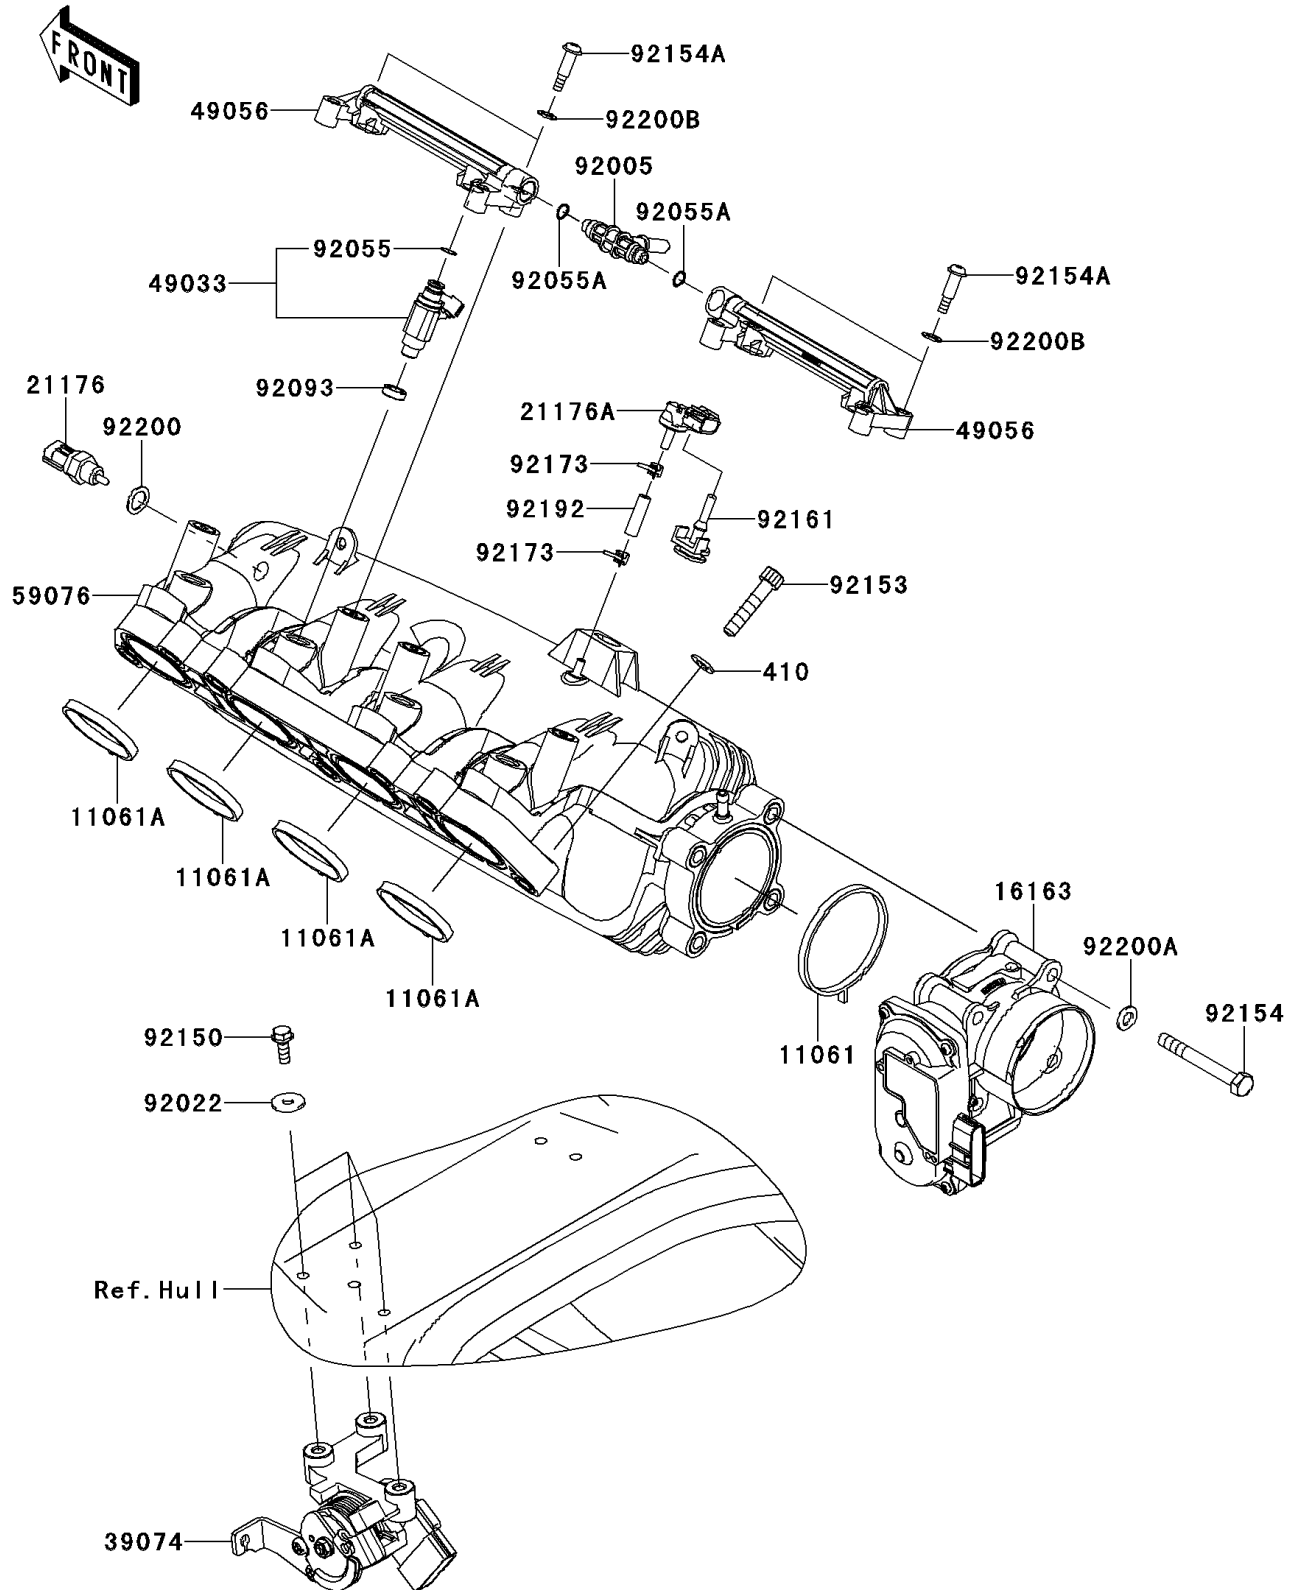

2011 Jet Ski® Ultra® 300LX PARTS DIAGRAM

Throttle

E1510

2011 Jet Ski® Ultra® 300LX PARTS LIST

Throttle

ITEM NAME	PART NUMBER	QUANTITY
WASHER-PLAIN-SMALL,8MM (Ref # 410)	410S0800	1
GASKET,MANIFOLD (Ref # 11061)	11061-3766	1
GASKET,THROTTLE (Ref # 11061A)	11061-3767	1
THROTTLE-ASSY (Ref # 16163)	16163-3717	1
SENSOR,AIR TEMPERATURE (Ref # 21176)	21176-1086	1
SENSOR,BOOST (Ref # 21176A)	21176-3777	1
LEVER-ASSY-THROTTLE (Ref # 39074)	39074-3730	1
NOZZLE-INJECTION (Ref # 49033)	49033-3709	1
PIPE-INJECTION,FUEL (Ref # 49056)	49056-3705	1
MANIFOLD-INTAKE (Ref # 59076)	59076-3736	1
FITTING,FUEL PIPE (Ref # 92005)	92005-3766	1
WASHER,6.5X20X1.5 (Ref # 92022)	92022-3710	1
RING-O,INJECTION NOZZLE (Ref # 92055)	92055-1622	1
RING-O (Ref # 92055A)	92055-3782	1
SEAL (Ref # 92093)	92093-0127	1
BOLT,6X18 (Ref # 92150)	92150-3729	1
BOLT,SOCKET,8X40 (Ref # 92153)	92153-0517	1
BOLT (Ref # 92154)	92154-3712	1
BOLT (Ref # 92154A)	92154-3713	1
DAMPER (Ref # 92161)	92161-3796	1
CLAMP (Ref # 92173)	92173-3702	1
TUBE (Ref # 92192)	92192-3857	1
WASHER,12X18X1 (Ref # 92200)	92200-0712	1
WASHER (Ref # 92200A)	92200-3806	1
WASHER (Ref # 92200B)	92200-3807	1