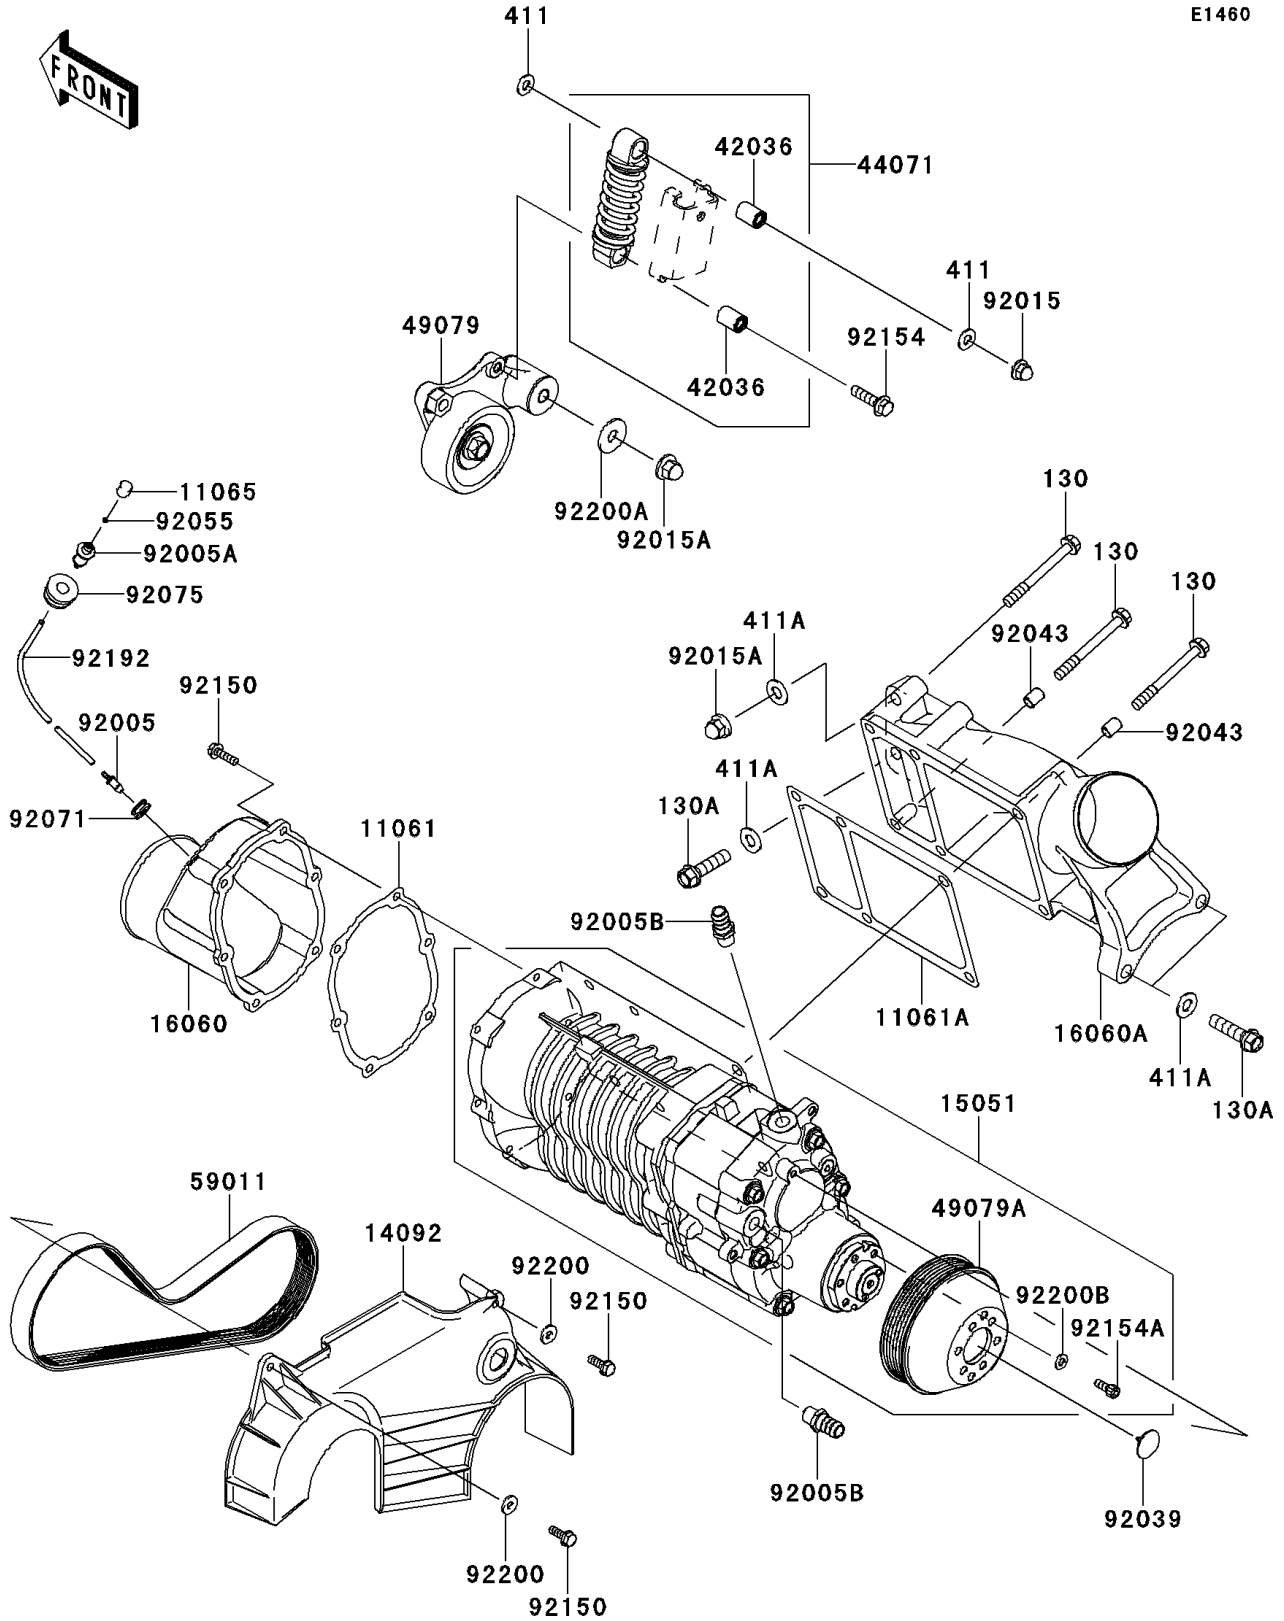

2011 Jet Ski® Ultra® 300LX PARTS DIAGRAM

Super Charger

E1460

2011 Jet Ski® Ultra® 300LX PARTS LIST

Super Charger

| ITEM NAME | PART NUMBER | QUANTITY |
|--|-------------|----------|
| BOLT-FLANGED,8X75 (Ref # 130) | 130CD0875 | 1 |
| BOLT-FLANGED,10X40 (Ref # 130A) | 130CD1040 | 1 |
| WASHER-PLAIN,8MM (Ref # 411) | 411S0800 | 1 |
| WASHER-PLAIN,10MM (Ref # 411A) | 411S1000 | 1 |
| GASKET,COMPRESSOR IN (Ref # 11061) | 11061-0760 | 1 |
| GASKET,COMPRESSOR (Ref # 11061A) | 11061-3763 | 1 |
| CAP (Ref # 11065) | 11065-0156 | 1 |
| COVER,BELT (Ref # 14092) | 14092-0838 | 1 |
| COMPRESSOR-AIR,SUPER CHARGER (Ref # 15051) | 15051-3704 | 1 |
| PIPE-INTAKE,COMPRESSOR INLET (Ref # 16060) | 16060-0738 | 1 |
| PIPE-INTAKE,COMPRESSOR OUT (Ref # 16060A) | 16060-3725 | 1 |
| SLEEVE (Ref # 42036) | 42036-0713 | 1 |
| DAMPER-ASSY (Ref # 44071) | 44071-0776 | 1 |
| PULLEY-BELT (Ref # 49079) | 49079-0703 | 1 |
| PULLEY-BELT (Ref # 49079A) | 49079-3704 | 1 |
| BELT,6PK845 (Ref # 59011) | 59011-0032 | 1 |
| FITTING (Ref # 92005) | 92005-0722 | 1 |
| FITTING (Ref # 92005A) | 92005-0723 | 1 |
| FITTING (Ref # 92005B) | 92005-3714 | 1 |
| NUT,CAP,8MM (Ref # 92015) | 92015-1371 | 1 |
| NUT,10MM (Ref # 92015A) | 92015-1649 | 1 |
| RIVET (Ref # 92039) | 92039-3795 | 1 |
| PIN,8.2X10.5X14 (Ref # 92043) | 92043-3764 | 1 |
| RING-O,2X1 (Ref # 92055) | 92055-0718 | 1 |
| GROMMET (Ref # 92071) | 92071-3733 | 1 |
| DAMPER,FUEL TANK (Ref # 92075) | 92075-1424 | 1 |
| BOLT,6X18 (Ref # 92150) | 92150-3729 | 1 |
| BOLT (Ref # 92154) | 92154-0865 | 1 |
| BOLT,SOCKET,6X16 (Ref # 92154A) | 92154-3714 | 1 |

2011 Jet Ski® Ultra® 300LX PARTS LIST

Super Charger

| ITEM NAME | PART NUMBER | QUANTITY |
|----------------------------------|-------------|----------|
| TUBE,3X4X600 (Ref # 92192) | 92192-1004 | 1 |
| WASHER,6.5X16X2.0 (Ref # 92200) | 92200-1543 | 1 |
| WASHER (Ref # 92200A) | 92200-3762 | 1 |
| WASHER,6.5X13X1.5 (Ref # 92200B) | 92200-3814 | 1 |