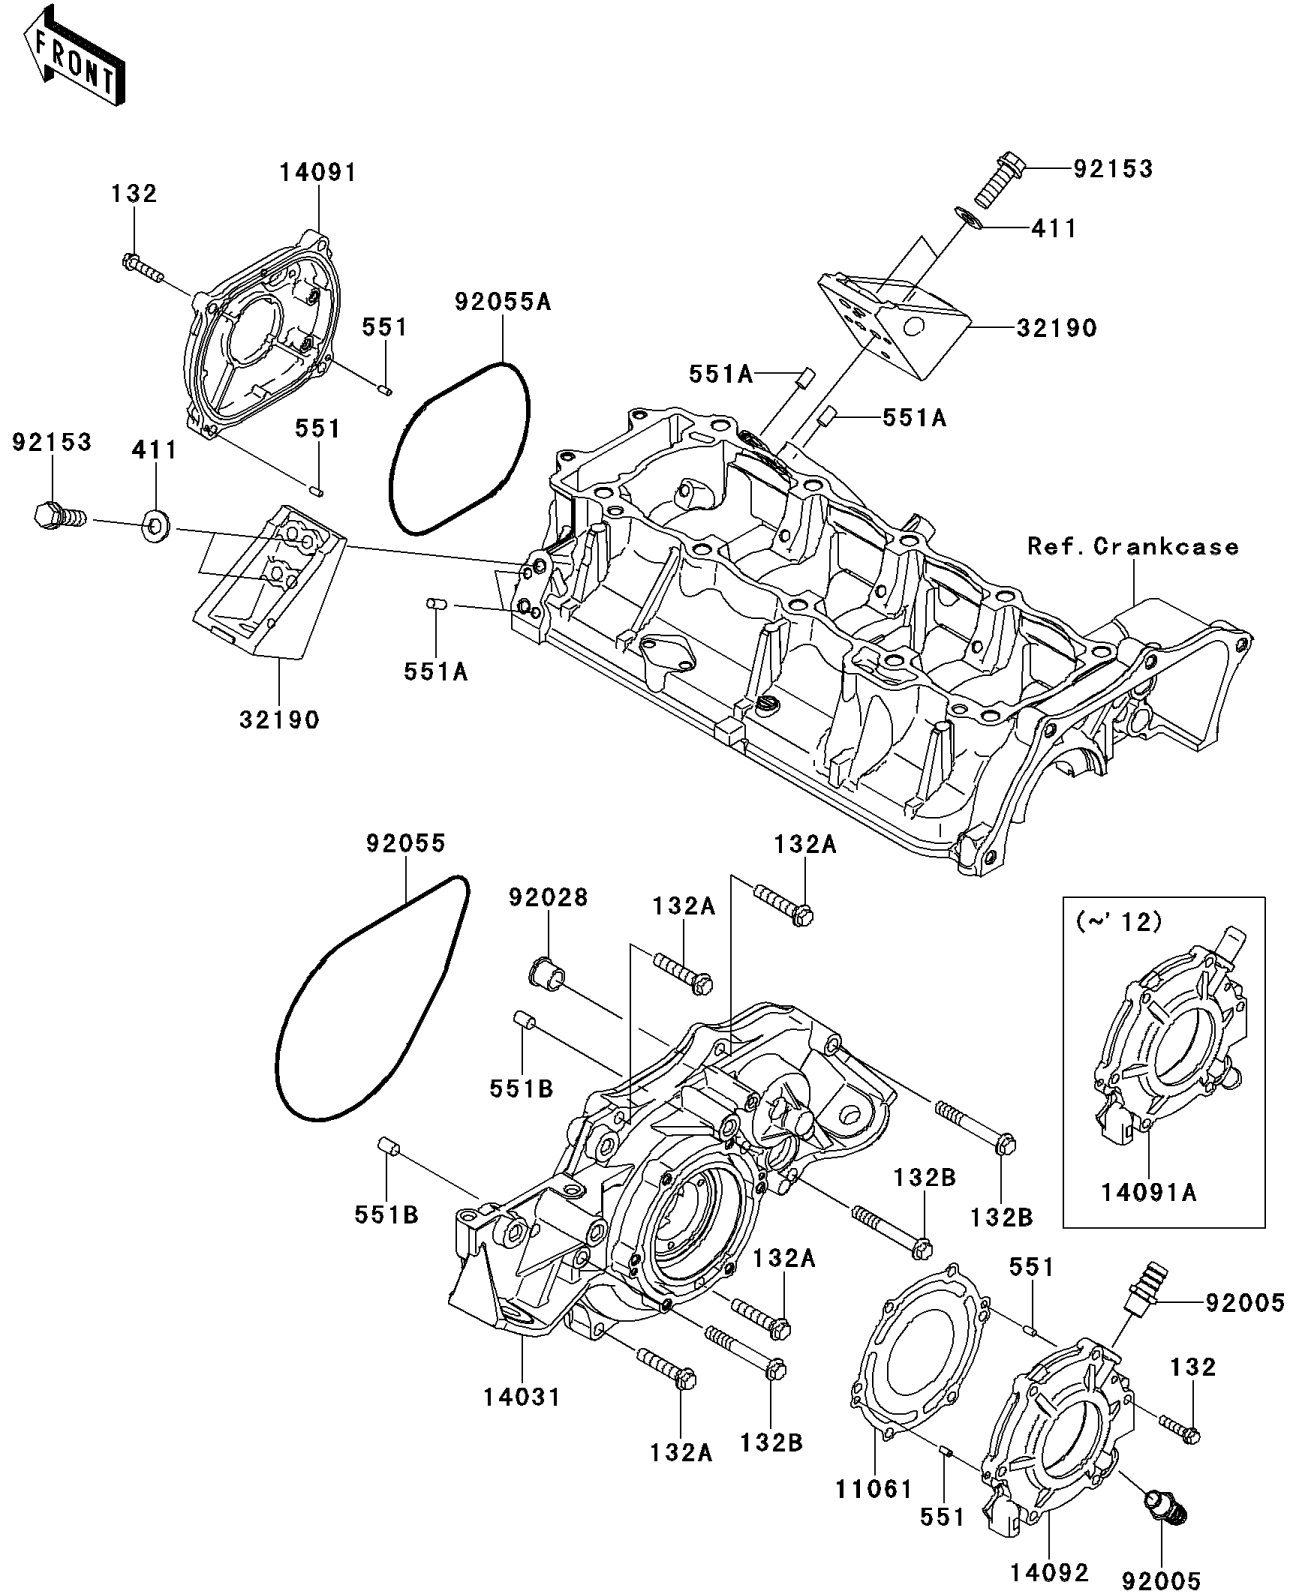

2011 Jet Ski® Ultra® 300LX PARTS DIAGRAM

Engine Cover(s)

E1431

2011 Jet Ski® Ultra® 300LX PARTS LIST

Engine Cover(s)

ITEM NAME	PART NUMBER	QUANTITY
BOLT-FLANGED-SMALL,6X25 (Ref # 132)	132BD0625	1
BOLT-FLANGED-SMALL,8X40 (Ref # 132A)	132BD0840	1
BOLT-FLANGED-SMALL,8X60 (Ref # 132B)	132BD0860	1
WASHER-PLAIN,8MM (Ref # 411)	411S0800	1
PIN-DOWEL (Ref # 551)	551R0408	1
PIN-DOWEL (Ref # 551A)	551R0612	1
PIN-DOWEL (Ref # 551B)	551R0812	1
GASKET,OUTPUT COVER (Ref # 11061)	11061-0812	1
COVER-GENERATOR (Ref # 14031)	14031-3738	1
COVER,PULS (Ref # 14091)	14091-3763	1
COVER,OUTPUT (Ref # 14091A)	14091-3793	1
BRACKET-ENGINE (Ref # 32190)	32190-3703	1
BUSHING (Ref # 92028)	92028-3718	1
RING-O,196X3 (Ref # 92055)	92055-3761	1
RING-O,120X3 (Ref # 92055A)	92055-3762	1
BOLT,FLANGED,8X30 (Ref # 92153)	92153-3722	1