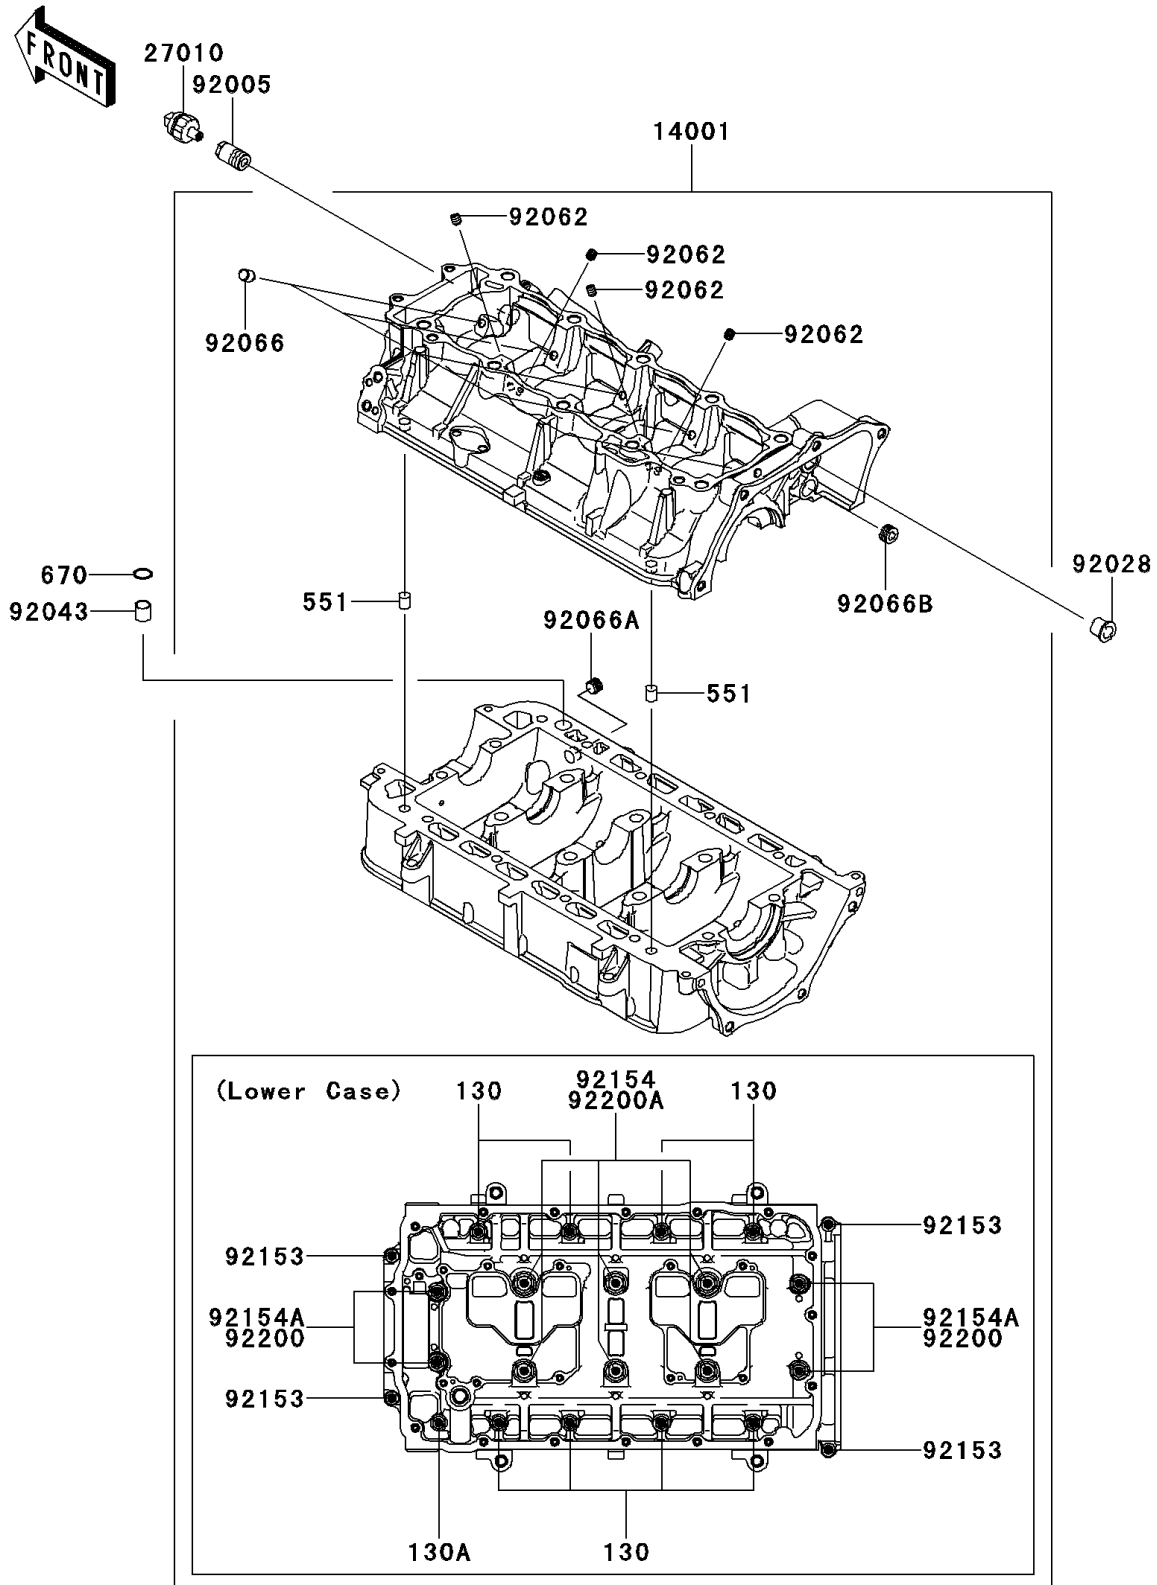

2011 Jet Ski® Ultra® 300LX PARTS DIAGRAM

Crankcase

E1411

2011 Jet Ski® Ultra® 300LX PARTS LIST

Crankcase

ITEM NAME	PART NUMBER	QUANTITY
BOLT-FLANGED,8X45 (Ref # 130)	130CD0845	1
BOLT-FLANGED,8X55 (Ref # 130A)	130CD0855	1
PIN-DOWEL (Ref # 551)	551R1012	1
O RING,14MM (Ref # 670)	670D2014	1
SET-CRANKCASE (Ref # 14001)	14001-0567	1
SWITCH,OIL PRESSURE (Ref # 27010)	27010-3786	1
FITTING (Ref # 92005)	92005-0714	1
BUSHING (Ref # 92028)	92028-3718	1
PIN,11.5X14X14 (Ref # 92043)	92043-1279	1
NOZZLE (Ref # 92062)	92062-0004	1
PLUG,OIL LINE,7.2X8 (Ref # 92066)	92066-1012	1
PLUG (Ref # 92066A)	92066-3778	1
PLUG (Ref # 92066B)	92066-3782	1
BOLT,6X30 (Ref # 92153)	92153-3707	1
BOLT (Ref # 92154)	92154-0719	1
BOLT (Ref # 92154A)	92154-0720	1
WASHER (Ref # 92200)	92200-0743	1
WASHER,11.5X20.5X1.6 (Ref # 92200A)	92200-0747	1