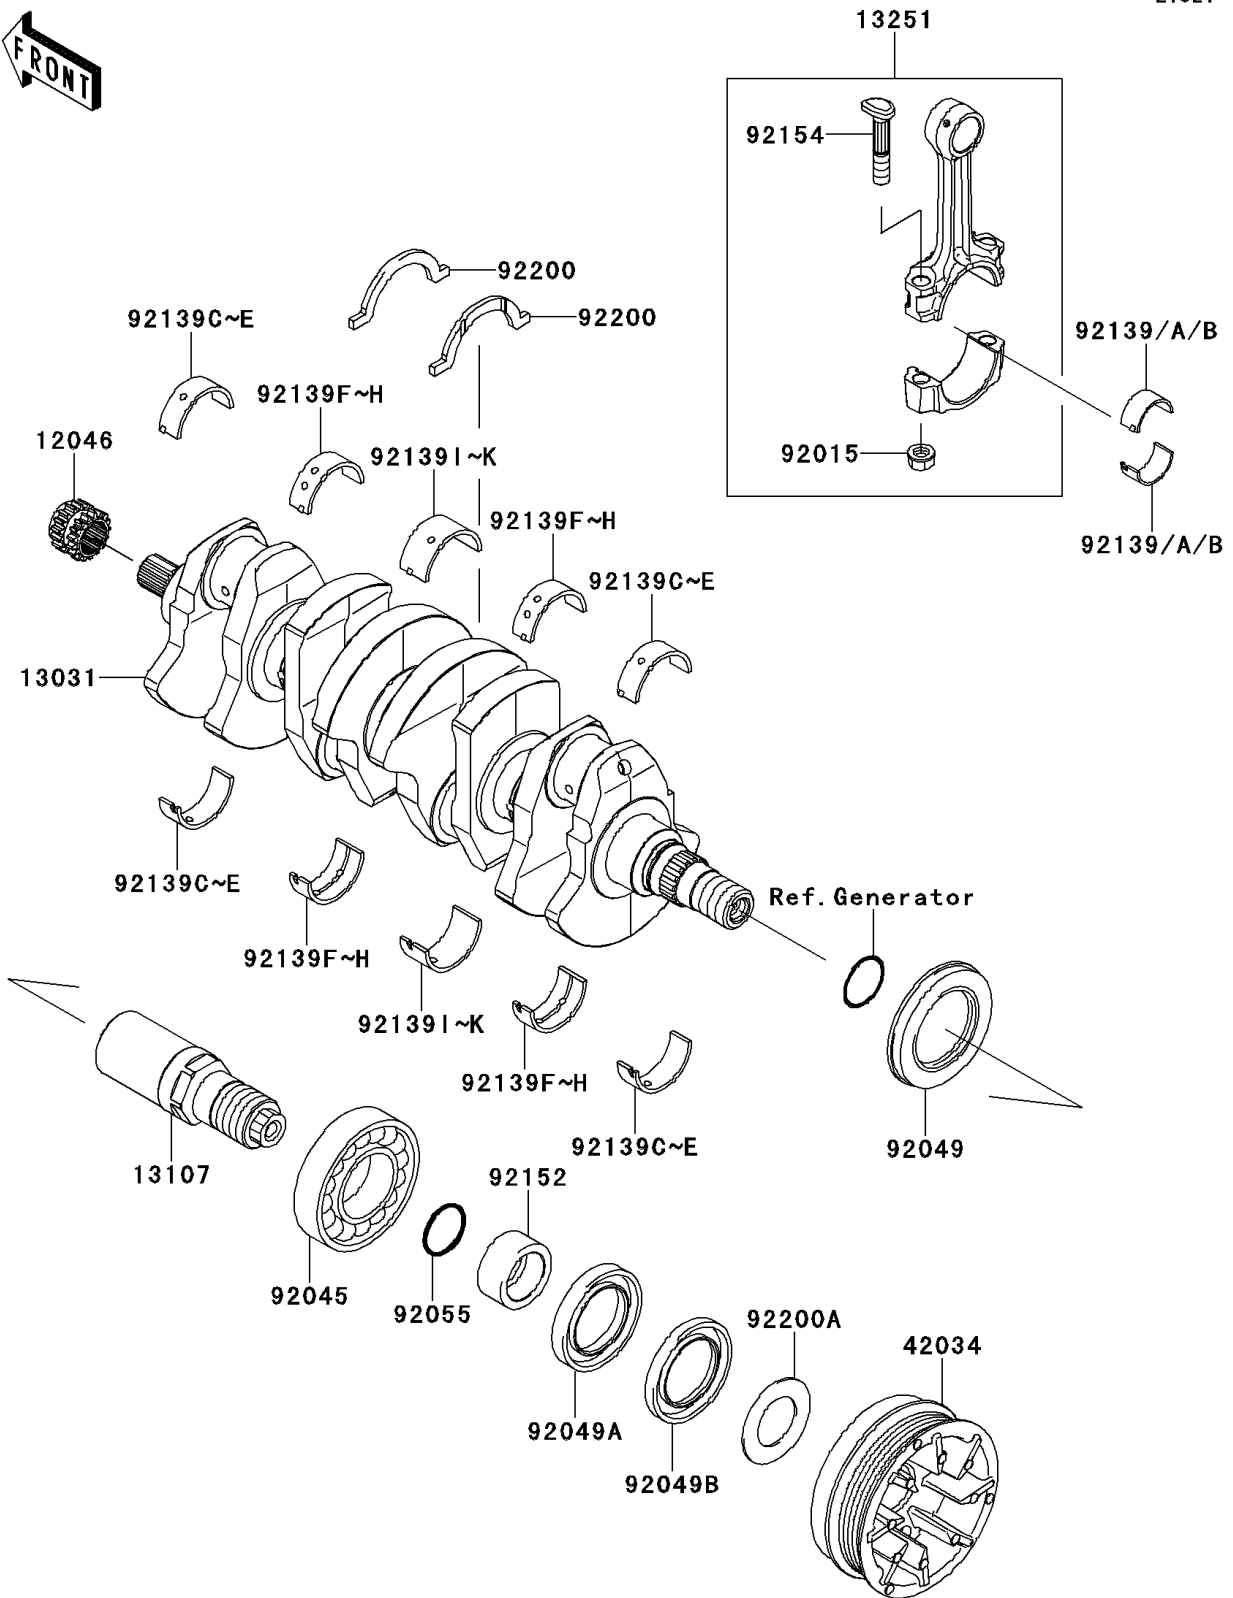

2011 Jet Ski® Ultra® 300LX PARTS DIAGRAM

Crankshaft

E1321

2011 Jet Ski® Ultra® 300LX PARTS LIST

Crankshaft

ITEM NAME	PART NUMBER	QUANTITY
SPROCKET,17T (Ref # 12046)	12046-3711	1
CRANKSHAFT-COMP (Ref # 13031)	13031-3743	1
SHAFT (Ref # 13107)	13107-3810	1
ROD-ASSY-CONNECTING,J (Ref # 13251)	13251-3703-JJ	1
COUPLING (Ref # 42034)	42034-3723	1
NUT,CONNECTING ROD (Ref # 92015)	92015-1559	1
BEARING-BALL,6208ZZ AS2S (Ref # 92045)	92045-3739	1
SEAL-OIL,SD347626LHS (Ref # 92049)	92049-3736	1
SEAL-OIL,FPJ740628.5ZS (Ref # 92049A)	92049-3737	1
SEAL-OIL,S40626NS (Ref # 92049B)	92049-3738	1
RING-O,27.7X2.4 (Ref # 92055)	92055-091	1
BUSHING,CONNECTING ROD,GREEN (Ref # 92139)	92139-0722	1
BUSHING,CONNECTING ROD,YELLOW (Ref # 92139A)	92139-0723	1
BUSHING,CONNECTING ROD,PINK (Ref # 92139B)	92139-0724	1
BUSHING,CRANKSHAFT,#1,GREEN (Ref # 92139C)	92139-0725	1
BUSHING,CRANKSHAFT,#1,YEL (Ref # 92139D)	92139-0726	1
BUSHING,CRANKSHAFT,#1,PINK (Ref # 92139E)	92139-0727	1
BUSHING,CRANKSHAFT,#2,GREEN (Ref # 92139F)	92139-0728	1
BUSHING,CRANKSHAFT,#2,YEL (Ref # 92139G)	92139-0729	1
BUSHING,CRANKSHAFT,#2,PINK (Ref # 92139H)	92139-0730	1
BUSHING,CRANKSHAFT,#3,GREEN (Ref # 92139I)	92139-0731	1
BUSHING,CRANKSHAFT,#3,YELLOW (Ref # 92139J)	92139-0732	1
BUSHING,CRANKSHAFT,#3,PINK (Ref # 92139K)	92139-0733	1
COLLAR,30X40X18 (Ref # 92152)	92152-3759	1
BOLT,CONNECTING ROD,9MM (Ref # 92154)	92154-3720	1
WASHER (Ref # 92200)	92200-3789	1
WASHER,30.5X52X1.5 (Ref # 92200A)	92200-3808	1