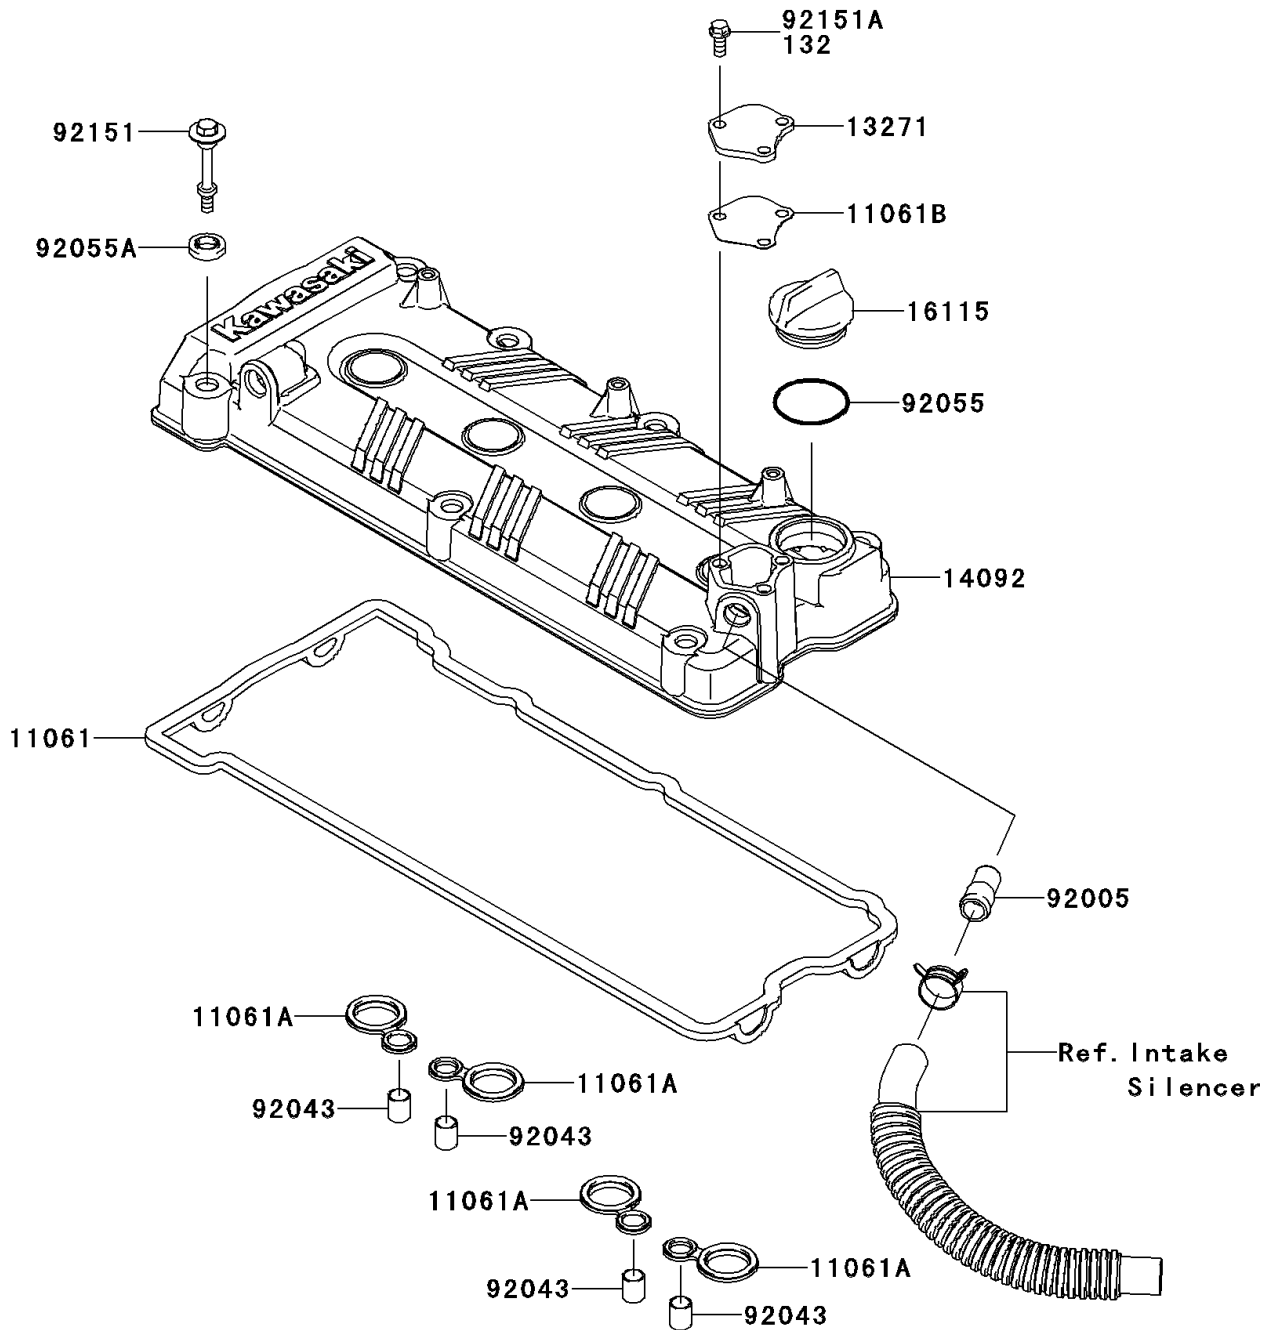

2011 Jet Ski® Ultra® 300LX PARTS DIAGRAM

Cylinder Head Cover

E1112

2011 Jet Ski® Ultra® 300LX PARTS LIST

Cylinder Head Cover

ITEM NAME	PART NUMBER	QUANTITY
BOLT-FLANGED-SMALL,6X14 (Ref # 132)	132BD0614	1
GASKET,HEAD COVER (Ref # 11061)	11061-0090	1
GASKET,SPARK PLUG HOLE (Ref # 11061A)	11061-0105	1
GASKET,PLATE (Ref # 11061B)	11061-0814	1
PLATE (Ref # 13271)	13271-3898	1
COVER,HEAD (Ref # 14092)	14092-0836	1
CAP-OIL FILLER (Ref # 16115)	16115-1064	1
FITTING (Ref # 92005)	92005-3741	1
PIN,10.1X12X14 (Ref # 92043)	92043-4009	1
RING-O,38X1.9 (Ref # 92055)	92055-1295	1
RING-O,HEAD COVER BOLT (Ref # 92055A)	92055-1352	1
BOLT,HEAD COVER (Ref # 92151)	92151-1221	1