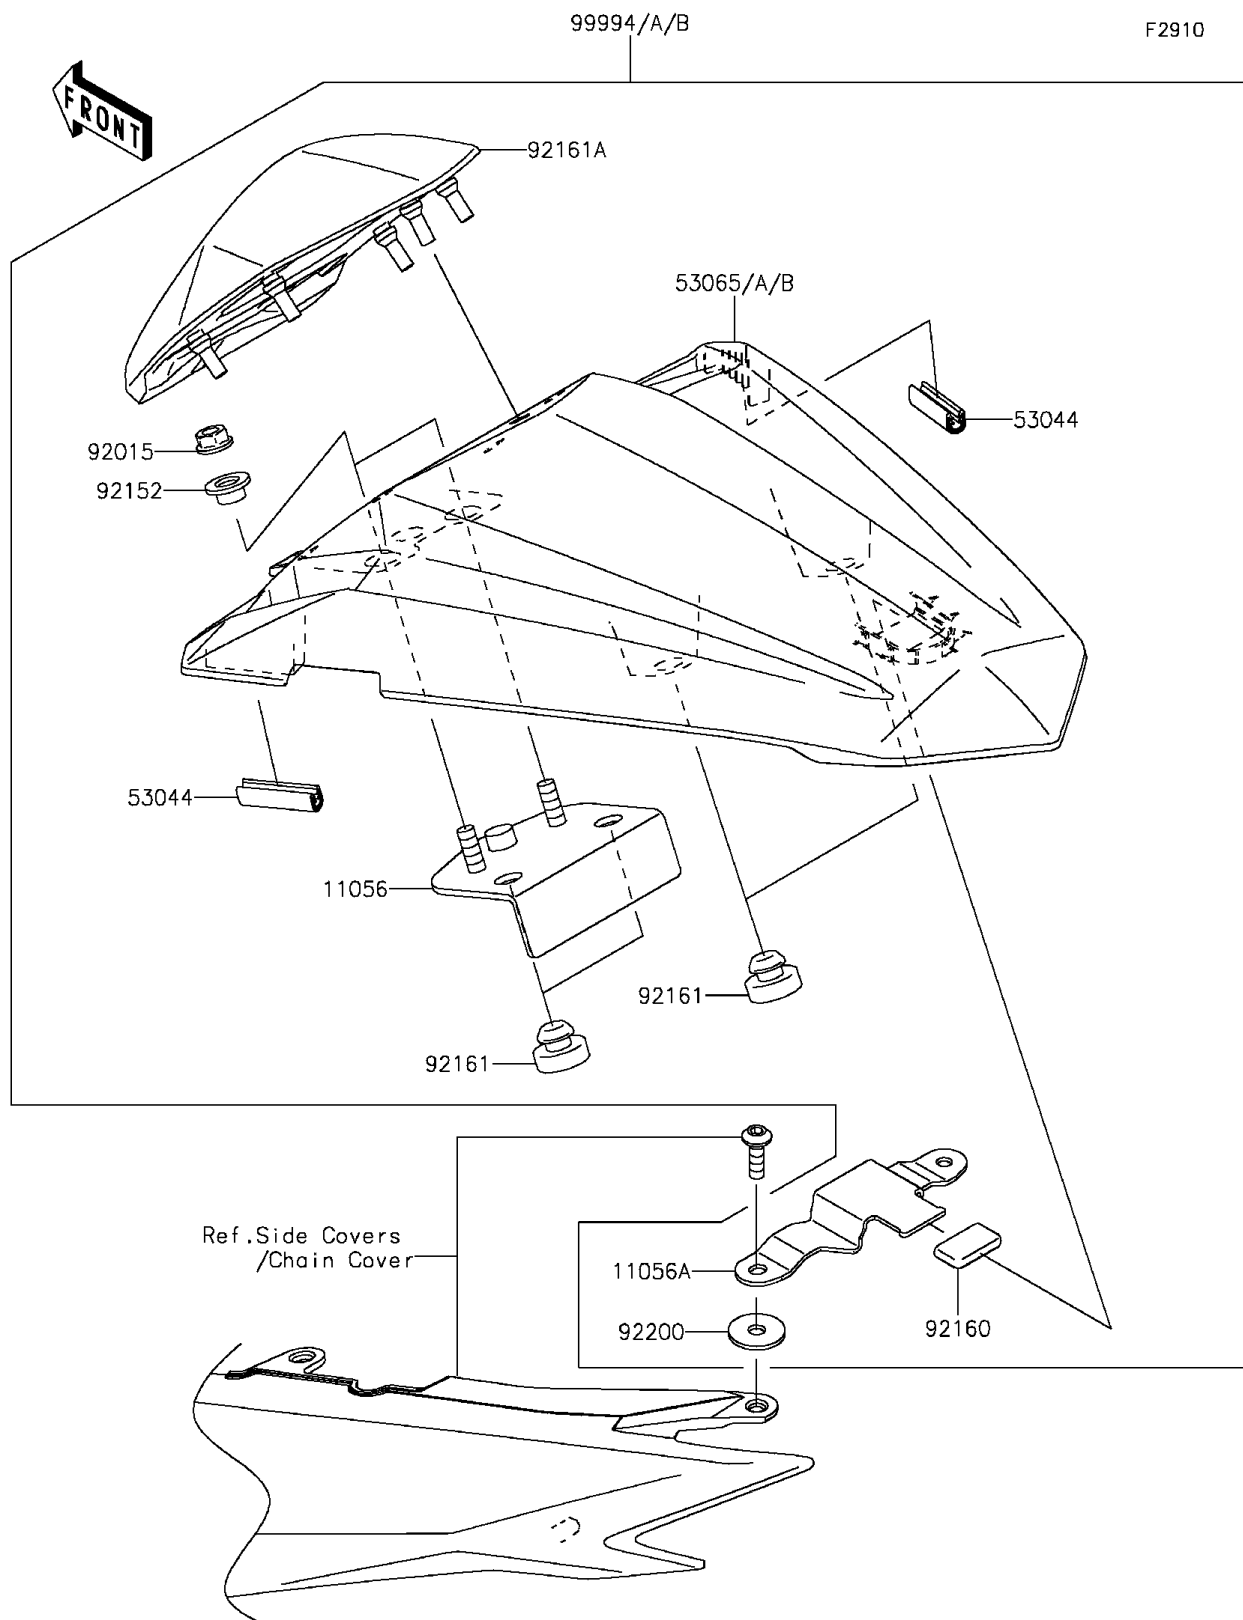

2015 NINJA® 300 ABS PARTS DIAGRAM

Accessory(Single Seat Cover)

2015 NINJA® 300 ABS PARTS LIST

Accessory(Single Seat Cover)

ITEM NAME	PART NUMBER	QUANTITY
BRACKET (Ref # 11056)	11056-1823	1
BRACKET (Ref # 11056A)	11056-2403	1
TRIM,L=30 (Ref # 53044)	53044-0001	1
COVER SEAT,P.S.WHITE (Ref # 53065A)	53065-0064-25Y	1
COVER SEAT,L.GREEN (Ref # 53065B)	53065-0064-777	1
NUT,FLANGED,6MM (Ref # 92015)	92015-1367	1
COLLAR,6.8X10(16)X6.6 (Ref # 92152)	92152-0842	1
DAMPER (Ref # 92160)	92160-1190	1
DAMPER (Ref # 92161)	92161-0046	1
DAMPER,CUSHION (Ref # 92161A)	92161-1460	1
WASHER,6X20X1.6 (Ref # 92200)	92200-0212	1
KIT,SINGLE SEAT,P.S.WHITE (Ref # 99994A)	99994-0354-25Y	1
KIT,SINGLE SEAT,L.GREEN (Ref # 99994B)	99994-0354-777	1