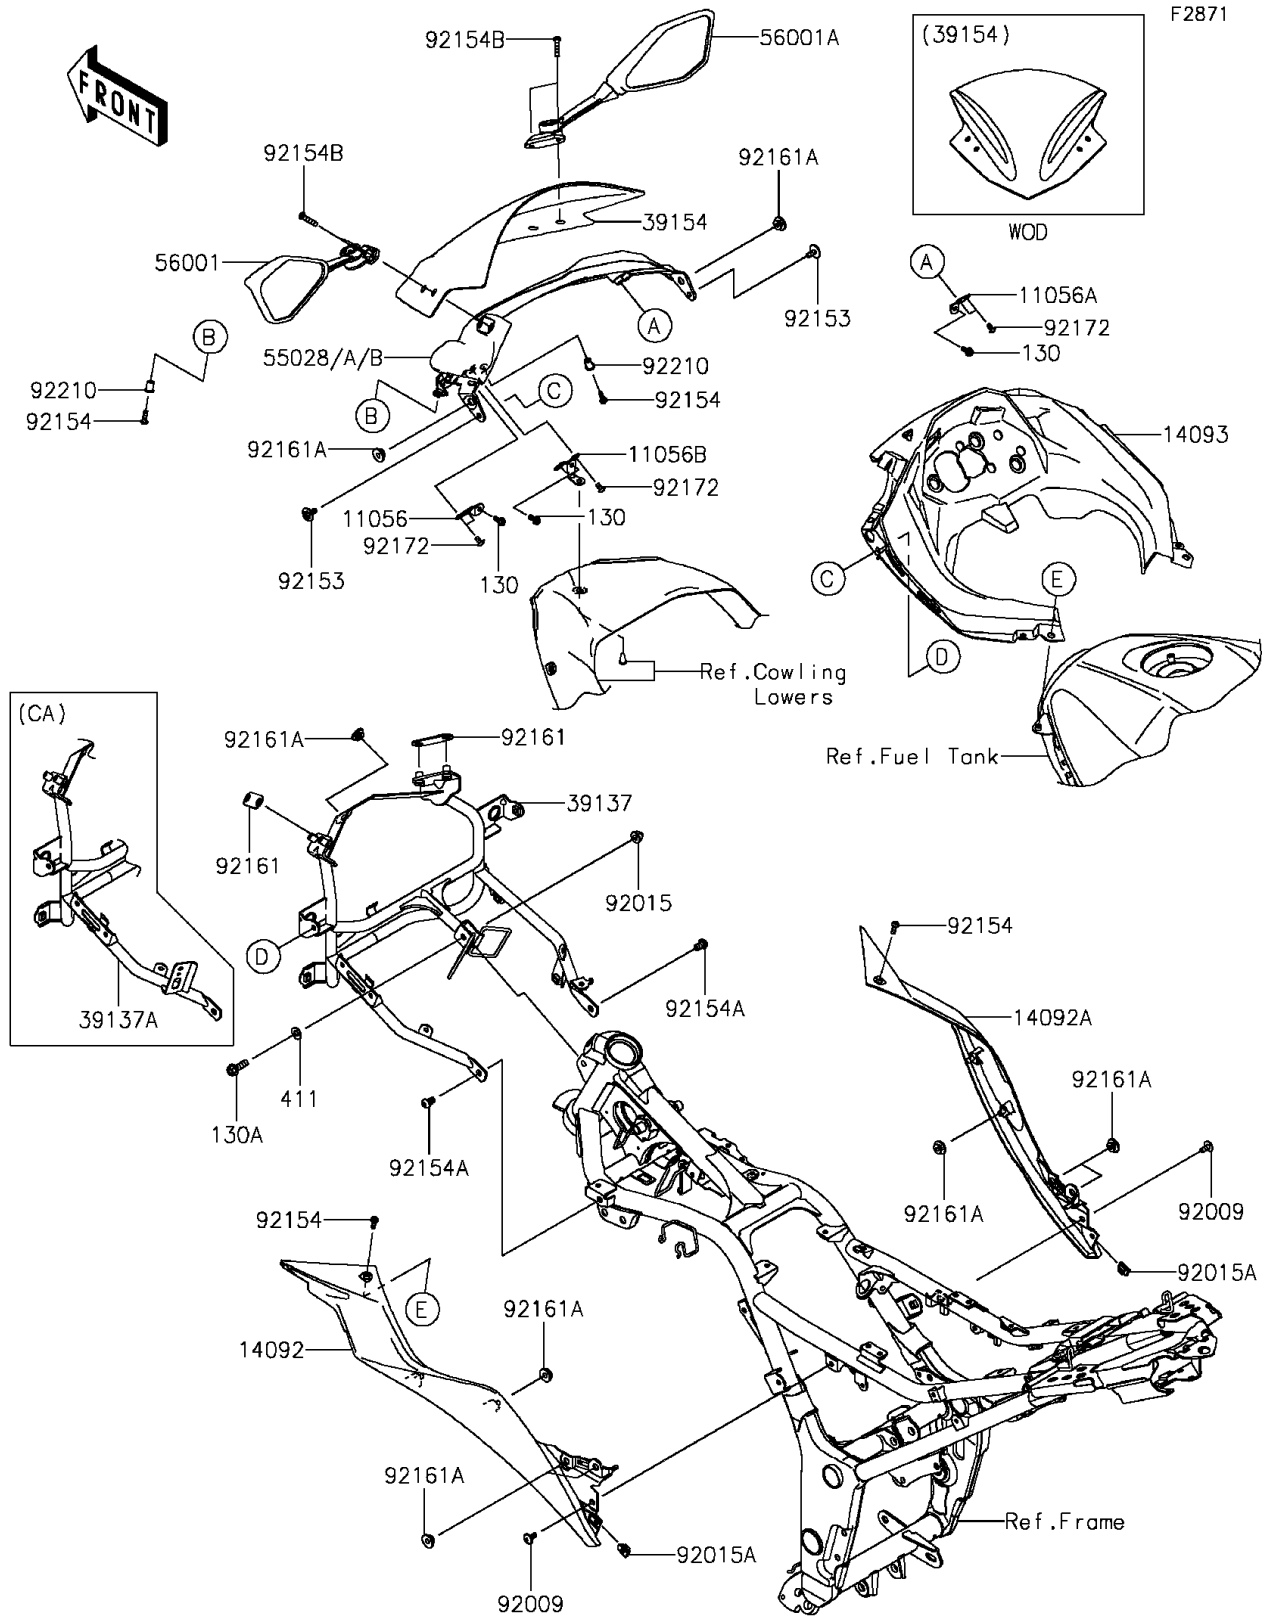

2015 NINJA® 300 ABS PARTS DIAGRAM

Cowling

2015 NINJA® 300 ABS PARTS LIST

Cowling

ITEM NAME	PART NUMBER	QUANTITY
BOLT-FLANGED,5X12 (Ref # 130)	130BA0512	1
BOLT-FLANGED,8X25 (Ref # 130A)	130BB0825	1
WASHER-PLAIN,8.5X18X1.6 (Ref # 411)	411AB0800	1
BRACKET,COWL. STAY,LH (Ref # 11056)	11056-1608	1
BRACKET,COWL. STAY,RH (Ref # 11056A)	11056-1610	1
BRACKET,COWL. STAY (Ref # 11056B)	11056-1611	1
COVER,TANK,LH (Ref # 14092)	14092-0922	1
COVER,TANK,RH (Ref # 14092A)	14092-0923	1
COVER,METER (Ref # 14093)	14093-0249	1
WINDSHIELD (Ref # 39154)	39154-0318	1
COWLING,UPP,P.S.WHITE (Ref # 55028A)	55028-0496-25Y	1
COWLING,UPP,L.GREEN (Ref # 55028B)	55028-0496-777	1
MIRROR-ASSY,LH (Ref # 56001)	56001-0239	1
MIRROR-ASSY,RH (Ref # 56001A)	56001-0240	1
SCREW,6X14 (Ref # 92009)	92009-1662	1
NUT,CAP,8MM,BLACK (Ref # 92015)	92015-1174	1
NUT,5MM (Ref # 92015A)	92015-1627	1
BOLT,6X16 (Ref # 92153)	92153-1423	1
BOLT,SOCKET,5X16 (Ref # 92154)	92154-0182	1
BOLT,SOCKET,8X14 (Ref # 92154A)	92154-1032	1
BOLT,SOCKET,6X25 (Ref # 92154B)	92154-1142	1
DAMPER (Ref # 92161)	92161-1467	1
DAMPER (Ref # 92161A)	92161-1531	1
SCREW,TAPPING,5X10 (Ref # 92172)	92172-0262	1
NUT,WELL,5MM (Ref # 92210)	92210-0498	1
STAY-COMP,COWLING,F.S.BLACK (Ref # 39137)	39137-0565-18R	1
STAY-COMP,COWLING,F.S.BLACK (Ref # 39137A)	39137-0566-18R	1