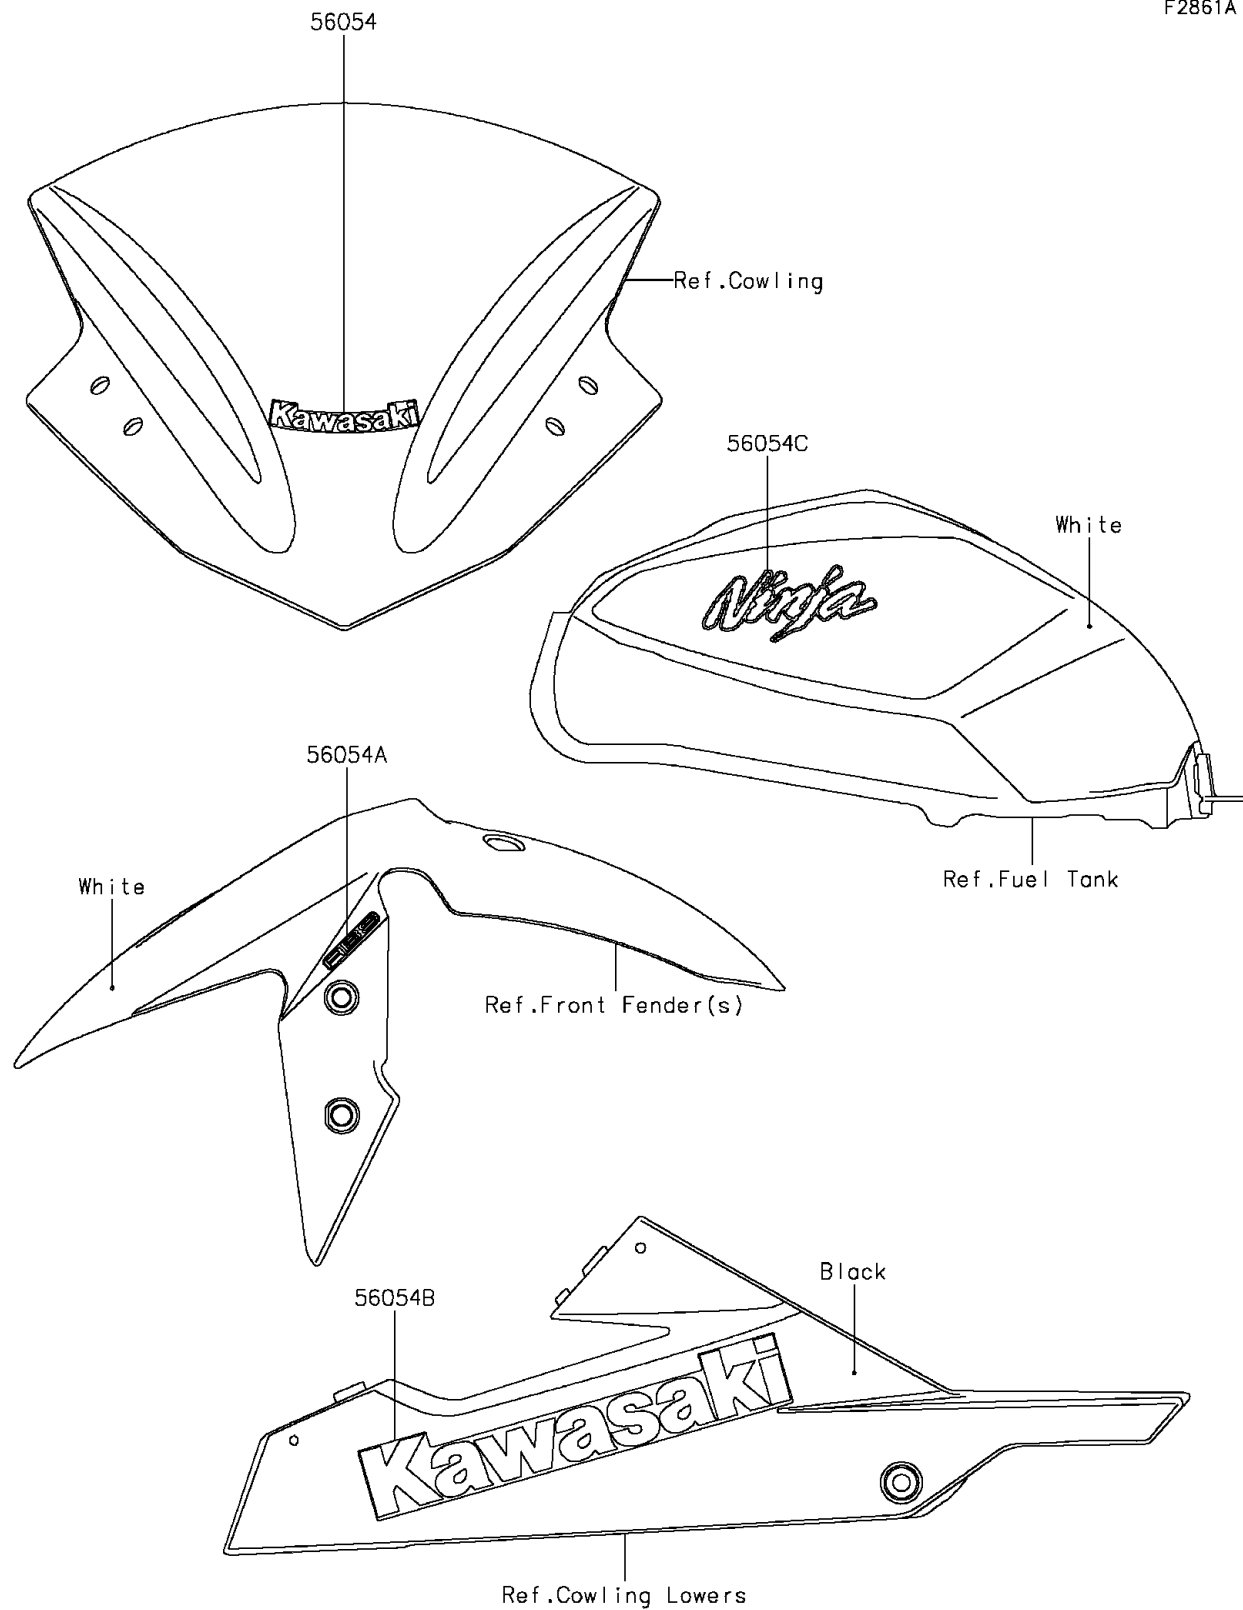

2015 NINJA® 300 ABS PARTS DIAGRAM

Decals(White)(BFS)

F2861A

2015 NINJA® 300 ABS PARTS LIST

Decals(White)(BFS)

ITEM NAME	PART NUMBER	QUANTITY
MARK,WINDSHIELD,KAWASAKI (Ref # 56054)	56054-1088	1
MARK,FR FENDER,ABS (Ref # 56054A)	56054-1412	1
MARK,LWR COWL.,KAWASAKI (Ref # 56054B)	56054-1590	1
MARK,FUEL TANK,NINJA (Ref # 56054C)	56054-1621	1