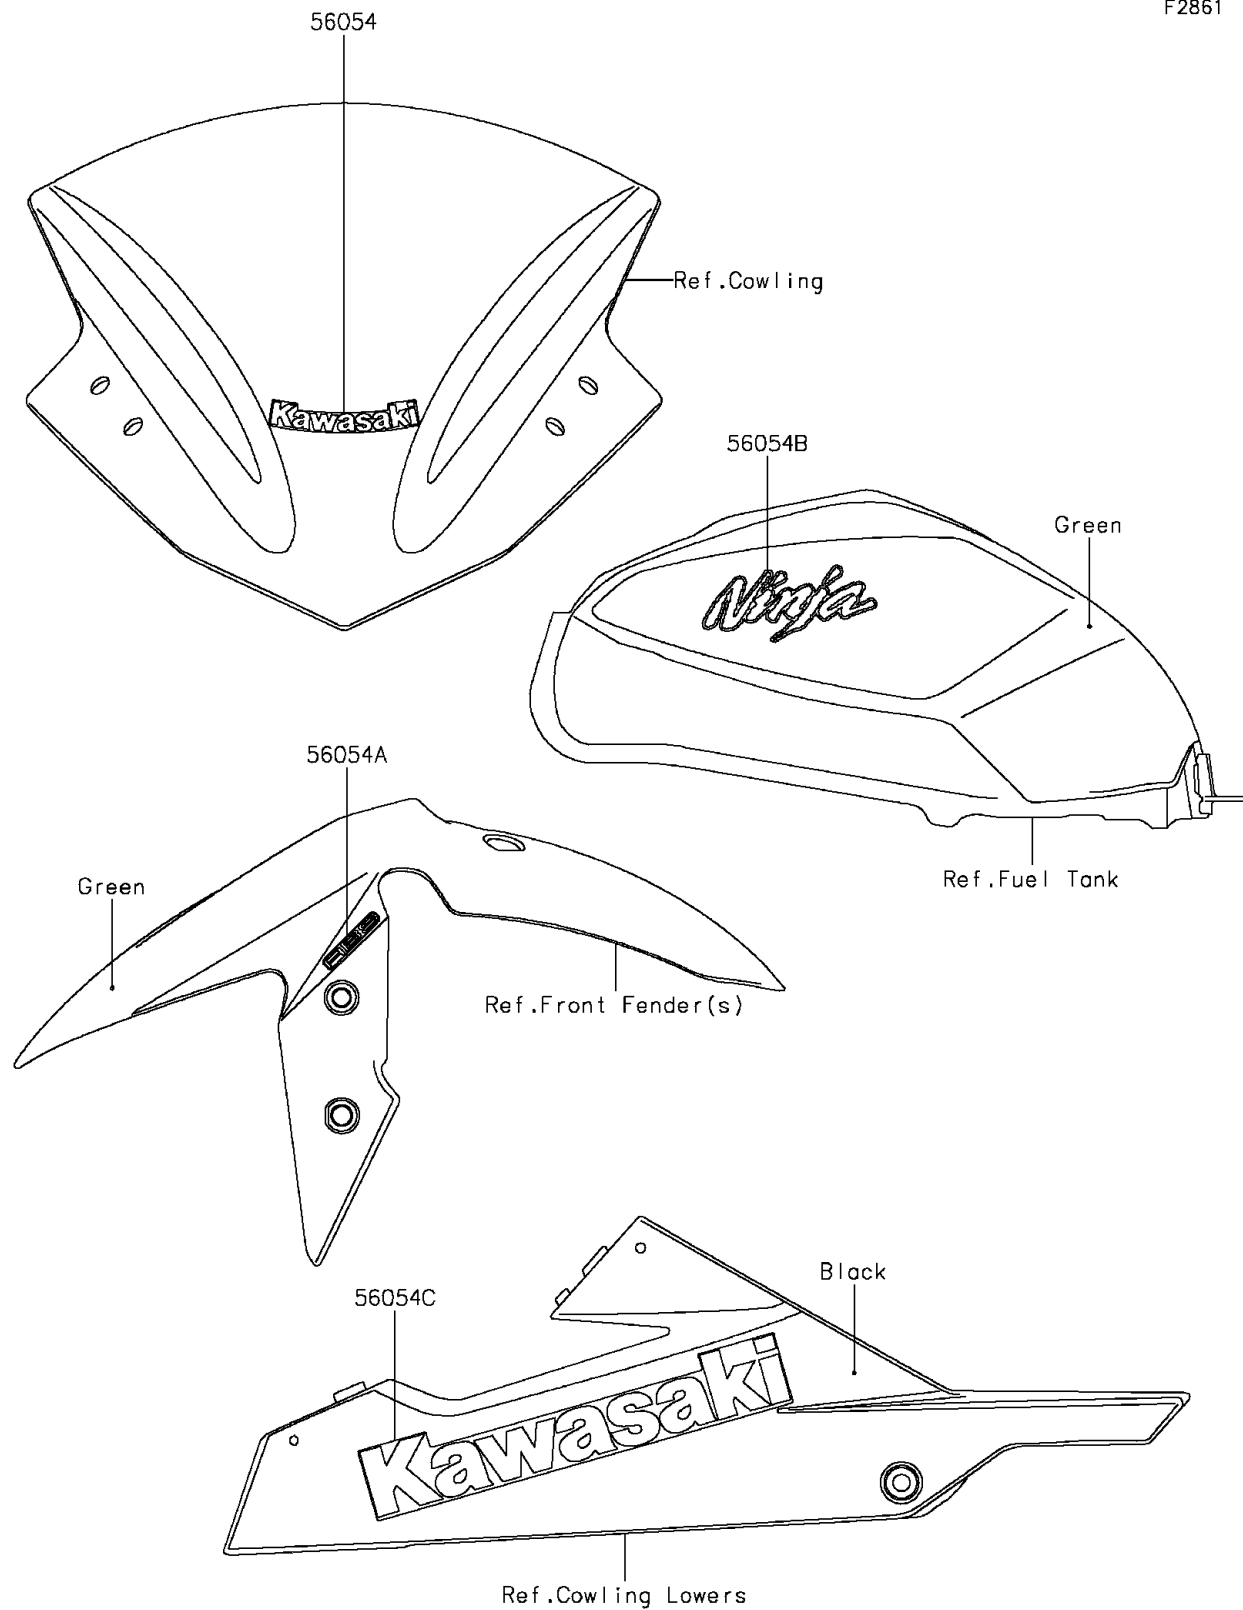

2015 NINJA® 300 ABS PARTS DIAGRAM

Decals(Green)(BFS)

F2861

2015 NINJA® 300 ABS PARTS LIST

Decals(Green)(BFS)

ITEM NAME	PART NUMBER	QUANTITY
MARK,WINDSHIELD,KAWASAKI (Ref # 56054)	56054-1088	1
MARK,FR FENDER,ABS (Ref # 56054A)	56054-1412	1
MARK,FUEL TANK,NINJA (Ref # 56054B)	56054-1589	1
MARK,LWR COWL.,KAWASAKI (Ref # 56054C)	56054-1590	1