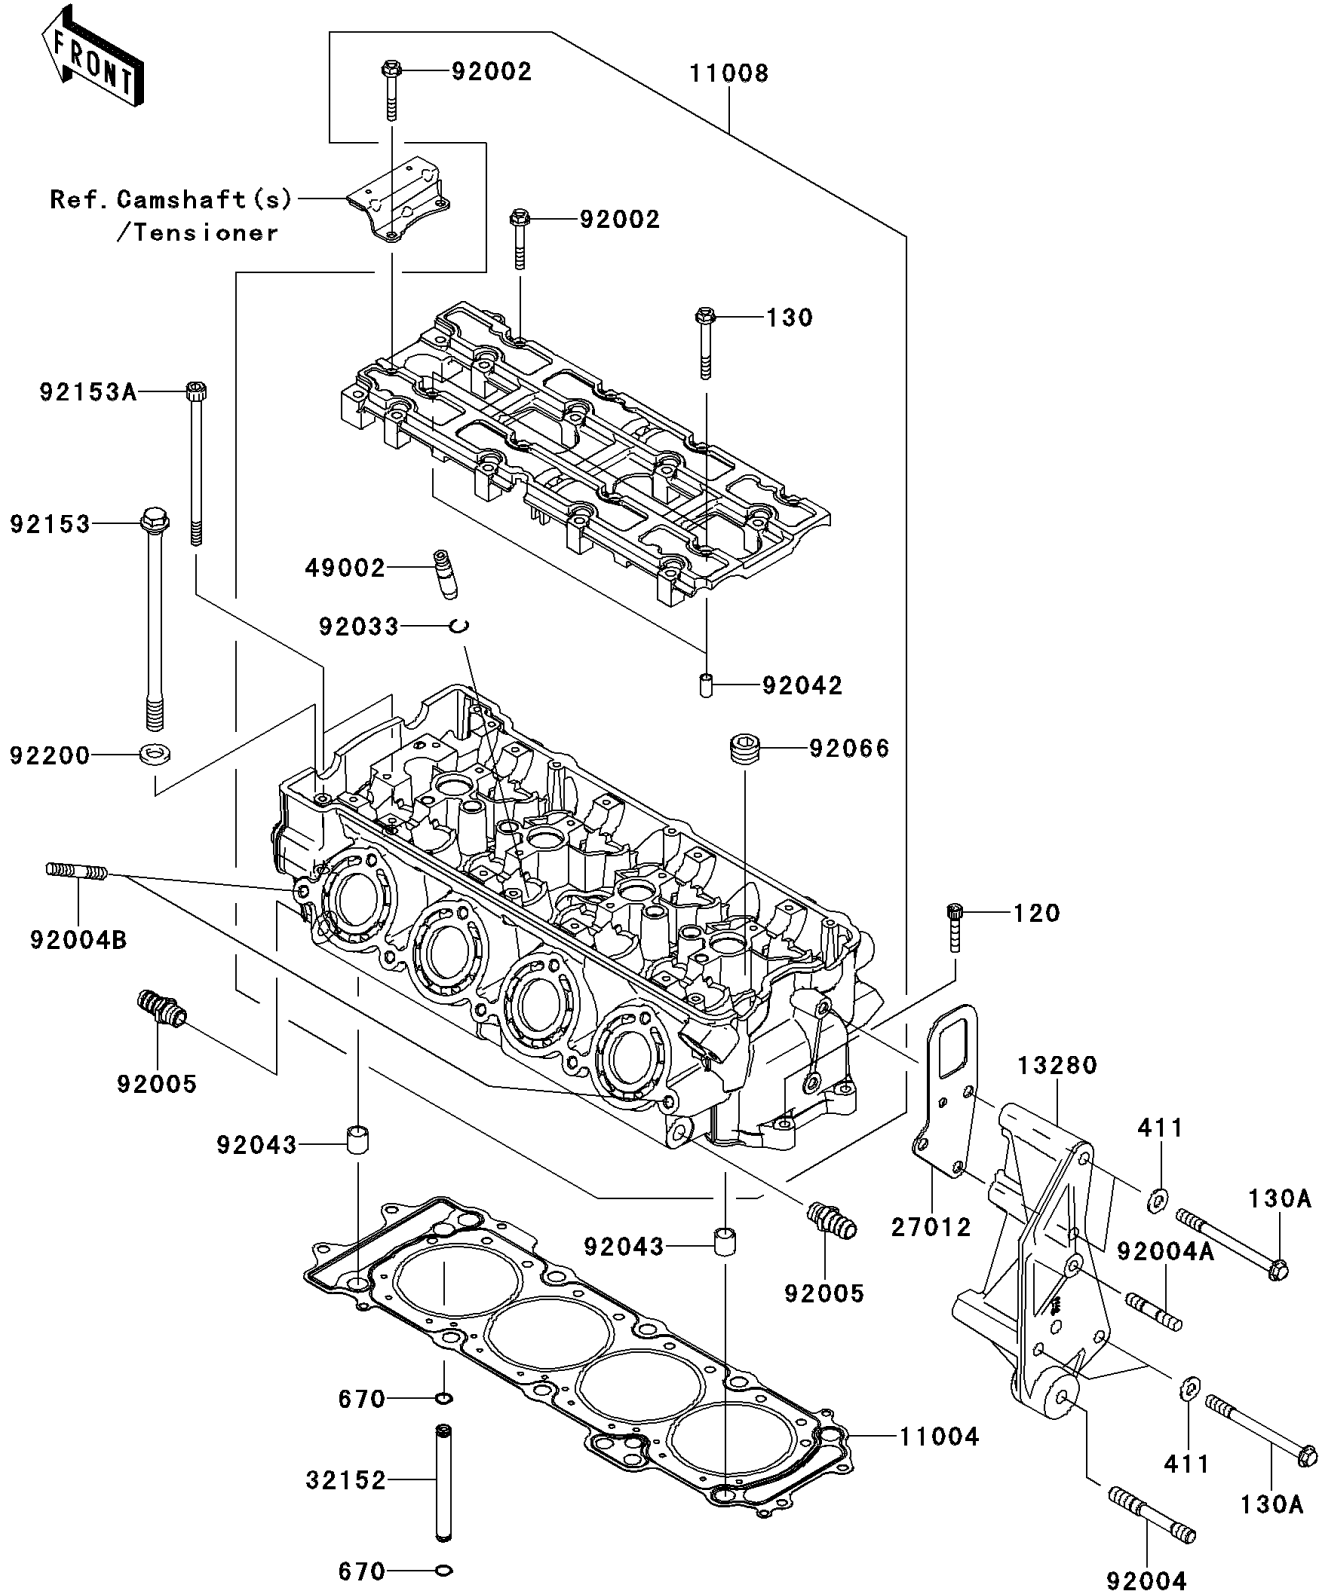

## 2011 Jet Ski® Ultra® 300LX PARTS DIAGRAM

Cylinder Head

E1111

## 2011 Jet Ski® Ultra® 300LX PARTS LIST

### Cylinder Head

ITEM NAME	PART NUMBER	QUANTITY
BOLT-SOCKET,6X30 (Ref # 120)	120CD0630	1
BOLT-FLANGED,6X50 (Ref # 130)	130CD0650	1
BOLT-FLANGED,8X95 (Ref # 130A)	130CD0895	1
WASHER-PLAIN,8MM (Ref # 411)	411S0800	1
O RING,7MM (Ref # 670)	670D1507	1
GASKET-HEAD (Ref # 11004)	11004-3724	1
HEAD-COMP-CYLINDER (Ref # 11008)	11008-3710	1
HOLDER,BELT TENSIONER (Ref # 13280)	13280-3763	1
HOOK,ENGINE,RR (Ref # 27012)	27012-3863	1
PIPE,OIL (Ref # 32152)	32152-1544	1
GUIDE-VALVE (Ref # 49002)	49002-1140	1
BOLT,6X40 (Ref # 92002)	92002-1756	1
STUD,10X55 (Ref # 92004)	92004-0023	1
STUD,8X33 (Ref # 92004A)	92004-1253	1
STUD,8X30 (Ref # 92004B)	92004-3743	1
FITTING (Ref # 92005)	92005-3714	1
RING-SNAP (Ref # 92033)	92033-1247	1
PIN,DOWEL,6.3X8X14 (Ref # 92042)	92042-007	1
PIN,14X14 (Ref # 92043)	92043-1593	1
PLUG,PT1/2X12.5 (Ref # 92066)	92066-0002	1
BOLT,FLANGED,11X174 (Ref # 92153)	92153-3730	1
BOLT,SOCKET,7X126 (Ref # 92153A)	92153-3731	1
WASHER,11.5X20.5X3.2 (Ref # 92200)	92200-0727	1