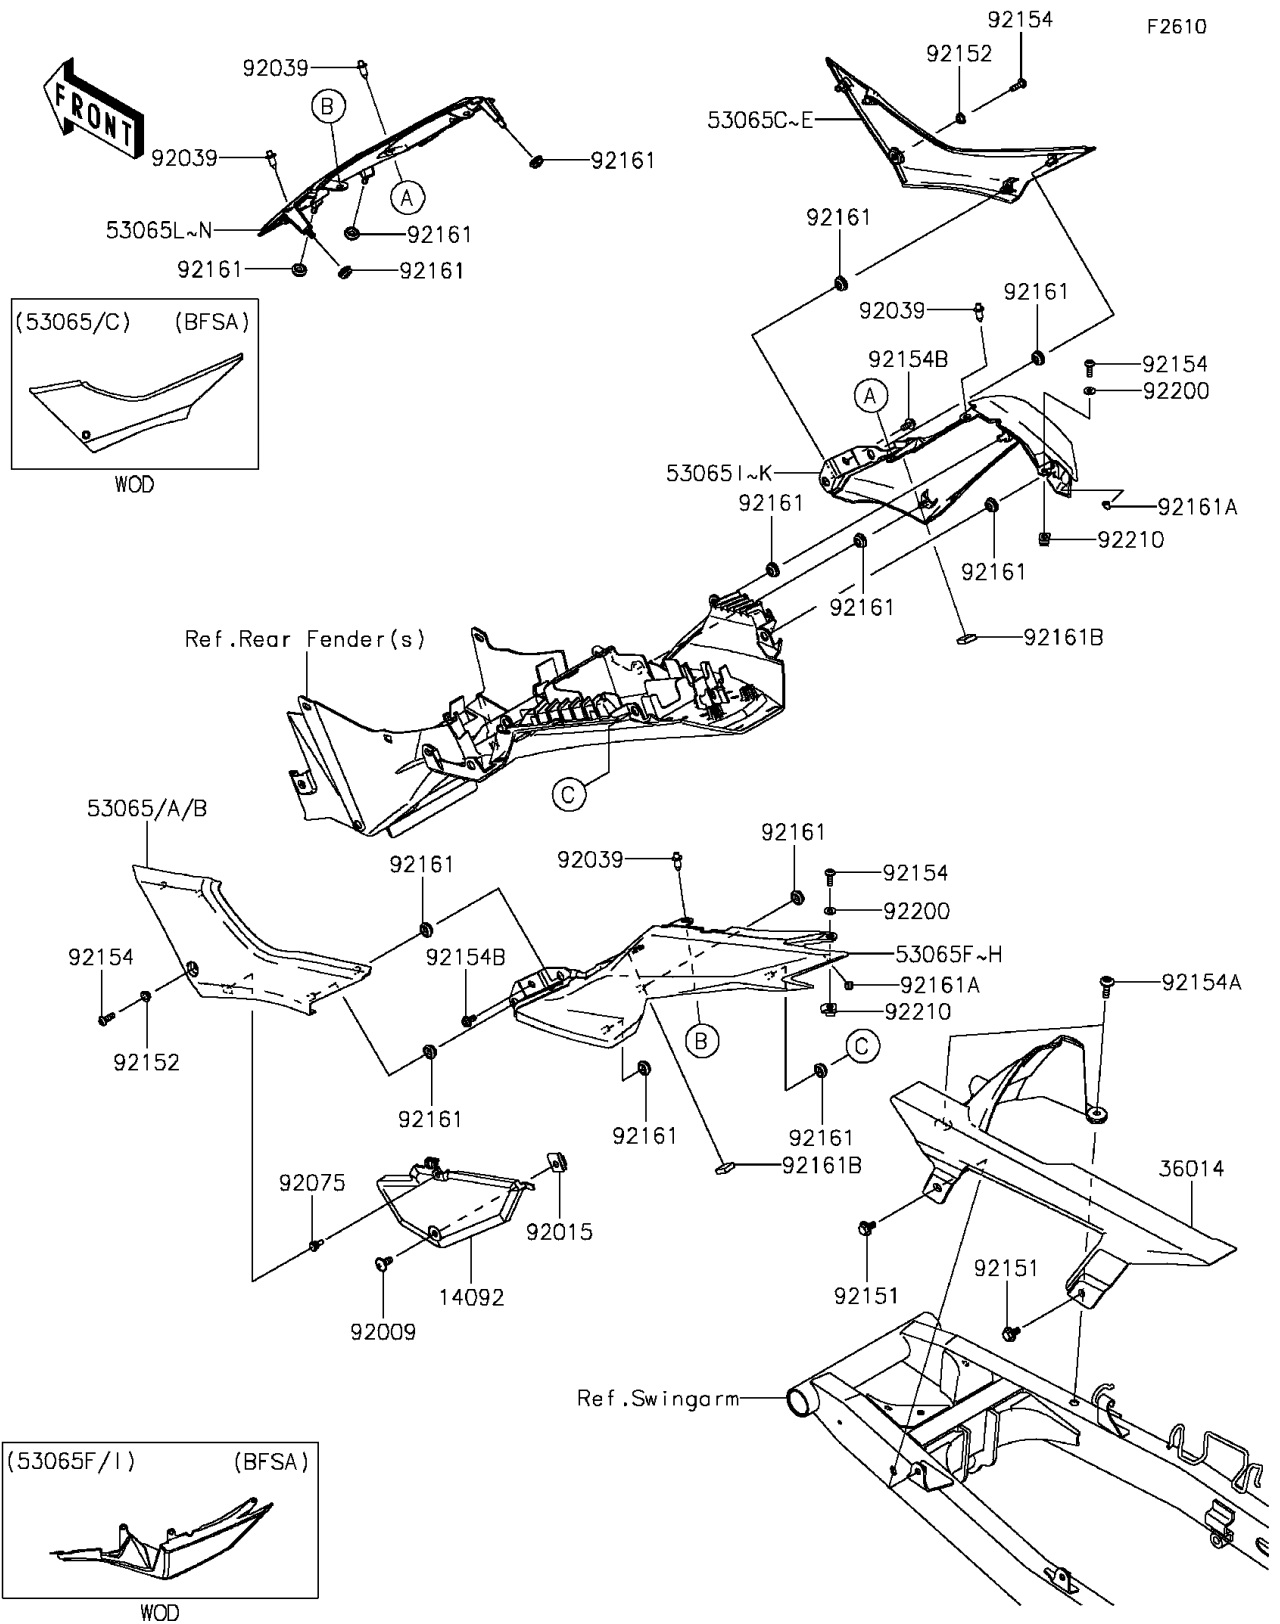

2015 NINJA® 300 ABS PARTS DIAGRAM

Side Covers/Chain Cover

2015 NINJA® 300 ABS PARTS LIST

Side Covers/Chain Cover

ITEM NAME	PART NUMBER	QUANTITY
COVER,FILTER CAP (Ref # 14092)	14092-0954	1
CASE-CHAIN (Ref # 36014)	36014-0555	1
COVER SEAT,SIDE,LH,P.S.WHITE (Ref # 53065A)	53065-0026-25Y	1
COVER SEAT,SIDE,LH,L.GREEN (Ref # 53065B)	53065-0026-777	1
COVER SEAT,SIDE,RH,P.S.WHITE (Ref # 53065D)	53065-0027-25Y	1
COVER SEAT,SIDE,RH,L.GREEN (Ref # 53065E)	53065-0027-777	1
COVER SEAT,TAIL,LH,P.S.WHITE (Ref # 53065G)	53065-0060-25Y	1
COVER SEAT,TAIL,LH,L.GREEN (Ref # 53065H)	53065-0060-777	1
COVER SEAT,TAIL,RH,P.S.WHITE (Ref # 53065J)	53065-0061-25Y	1
COVER SEAT,TAIL,RH,L.GREEN (Ref # 53065K)	53065-0061-777	1
COVER SEAT,CNT,P.S.WHITE (Ref # 53065M)	53065-0062-25Y	1
COVER SEAT,CNT,L.GREEN (Ref # 53065N)	53065-0062-777	1
SCREW,6X14 (Ref # 92009)	92009-1662	1
NUT,CLAMP,6MM (Ref # 92015)	92015-1531	1
RIVET (Ref # 92039)	92039-0709	1
DAMPER (Ref # 92075)	92075-1808	1
BOLT,FLANGED,6X13 (Ref # 92151)	92151-1703	1
COLLAR,5.8X8.2X4.7 (Ref # 92152)	92152-1697	1
BOLT,SOCKET,5X16 (Ref # 92154)	92154-0182	1
BOLT,SOCKET,6X20 (Ref # 92154A)	92154-0918	1
BOLT,FLANGED,5X12 (Ref # 92154B)	92154-1003	1
DAMPER (Ref # 92161)	92161-0631	1
DAMPER (Ref # 92161A)	92161-1459	1
DAMPER,15X15X5 (Ref # 92161B)	92161-1522	1
WASHER,5.2X12X1.0 (Ref # 92200)	92200-0784	1
NUT,5MM (Ref # 92210)	92210-0817	1