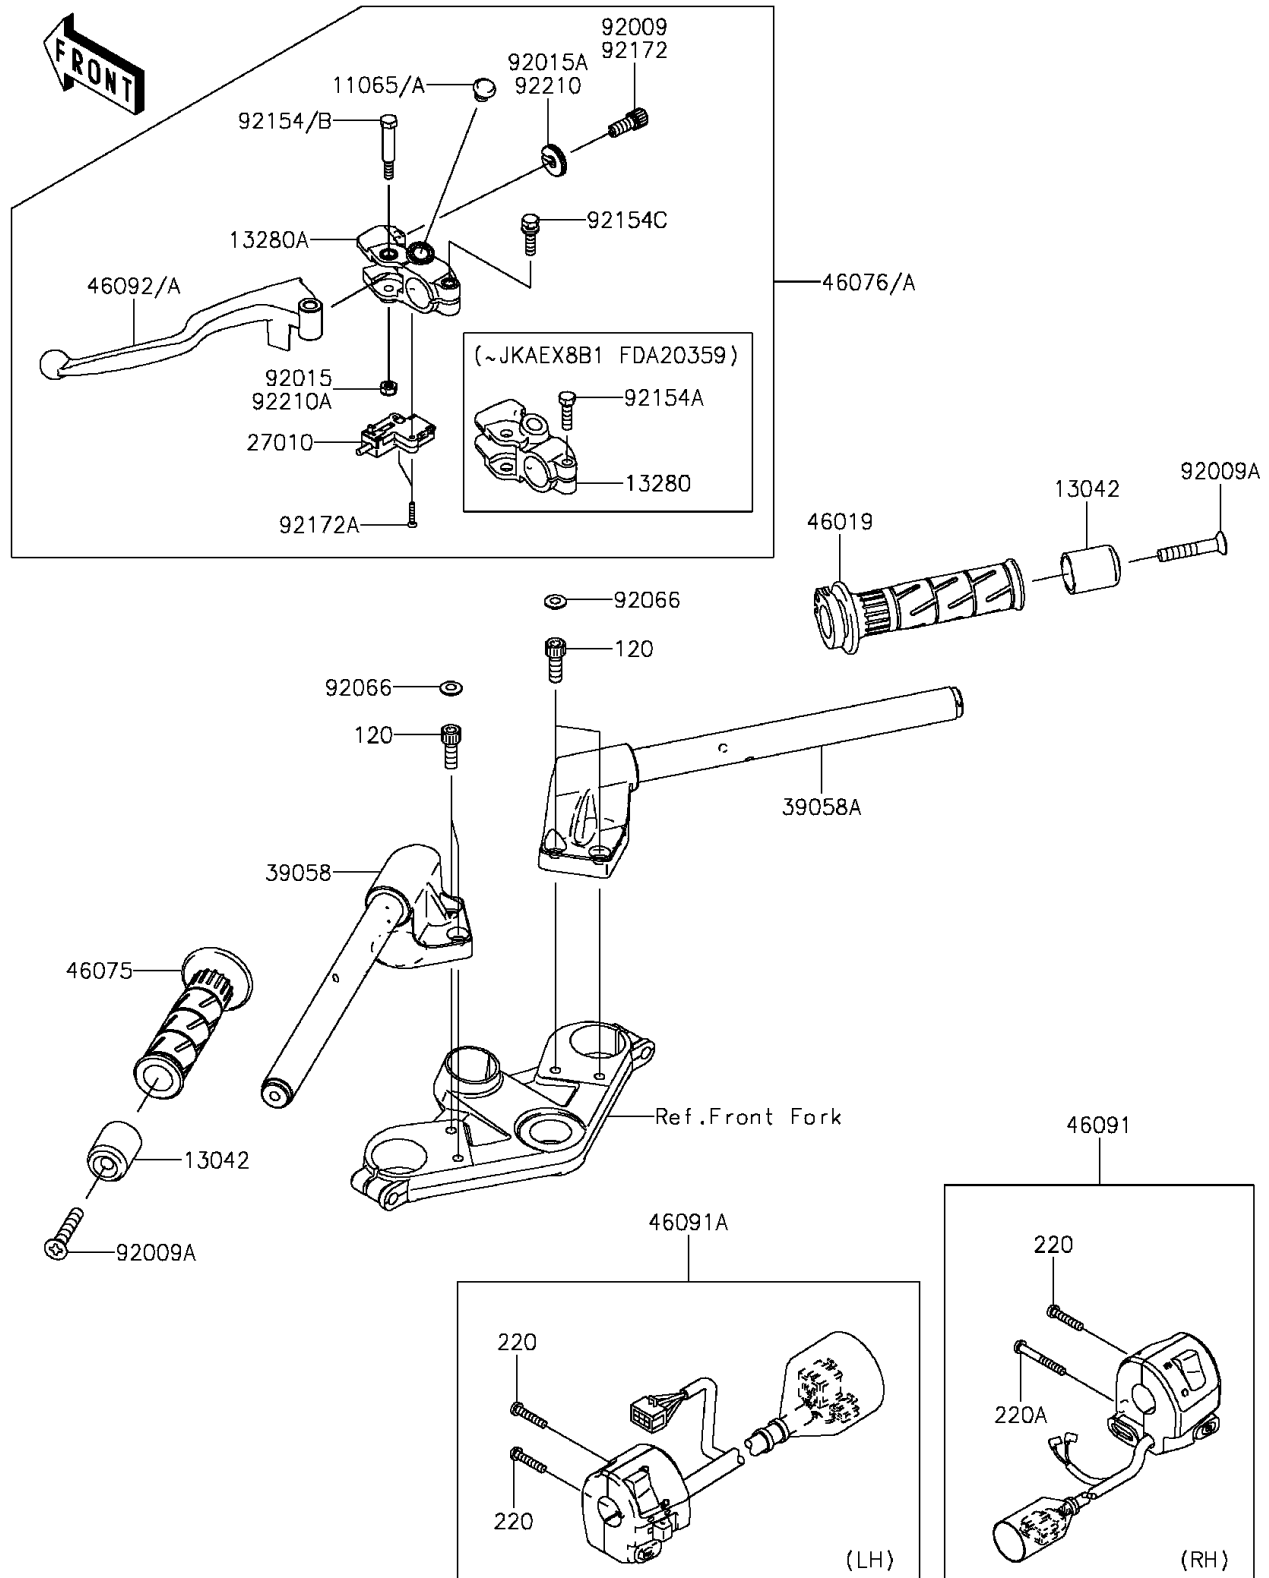

2015 NINJA® 300 ABS PARTS DIAGRAM

Handlebar

F2310

2015 NINJA® 300 ABS PARTS LIST

Handlebar

ITEM NAME	PART NUMBER	QUANTITY
CAP,DUMMY (Ref # 11065)	11065-0218	1
CAP,DUMMY (Ref # 11065A)	11065-0921	1
WEIGHT,HANDLE (Ref # 13042)	13042-0032	1
HOLDER,CLUTCH LEVER (Ref # 13280)	13280-0295	1
HOLDER,CLUTCH LEVER (Ref # 13280A)	13280-0847	1
SWITCH,CLUTCH (Ref # 27010)	27010-0729	1
HANDLE-COMP,LH,BLACK (Ref # 39058)	39058-0007-18R	1
HANDLE-COMP,RH,BLACK (Ref # 39058A)	39058-0008-18R	1
GRIP-ASSY,THROTTLE (Ref # 46019)	46019-0060	1
GRIP,HANDLE,LH (Ref # 46075)	46075-0564	1
LEVER-ASSY-GRIP,CLUTCH (Ref # 46076)	46076-0097	1
LEVER-ASSY-GRIP,CLUTCH (Ref # 46076A)	46076-0108	1
HOUSING-ASSY-CONTROL,RH (Ref # 46091)	46091-0205	1
HOUSING-ASSY-CONTROL,LH (Ref # 46091A)	46091-0249	1
LEVER-GRIP,CLUTCH (Ref # 46092)	46092-0558	1
LEVER-GRIP,CLUTCH (Ref # 46092A)	46092-0562	1
SCREW,CABLE ADJUST,8MM,BLACK (Ref # 92009)	92009-1134	1
SCREW,8X45 (Ref # 92009A)	92009-1257	1
NUT,LOCK,6MM,BLACK (Ref # 92015)	92015-1191	1
NUT,CABLE ADJUST LOCK,8MM,BLK (Ref # 92015A)	92015-1197	1
PLUG (Ref # 92066)	92066-1216	1
BOLT,CLUTCH LEVER (Ref # 92154)	92154-0066	1
BOLT (Ref # 92154A)	92154-0067	1
BOLT,SHOULDER,6X44 (Ref # 92154B)	92154-1802	1
BOLT (Ref # 92154C)	92154-1827	1
BOLT-SOCKET,8X22 (Ref # 120)	120CB0822	1
SCREW-PAN-CROS,5X25 (Ref # 220)	220AB0525	1
SCREW-PAN-CROS,5X40 (Ref # 220A)	220AB0540	1
SCREW,CABLE ADJUST,8MM (Ref # 92172)	92172-0376	1

2015 NINJA® 300 ABS PARTS LIST

Handlebar

ITEM NAME	PART NUMBER	QUANTITY
SCREW,3X16 (Ref # 92172A)	92172-0397	1
NUT,CABLE ADJUST,LOCK,8MM (Ref # 92210)	92210-0479	1
NUT,LOCK,6MM (Ref # 92210A)	92210-0480	1