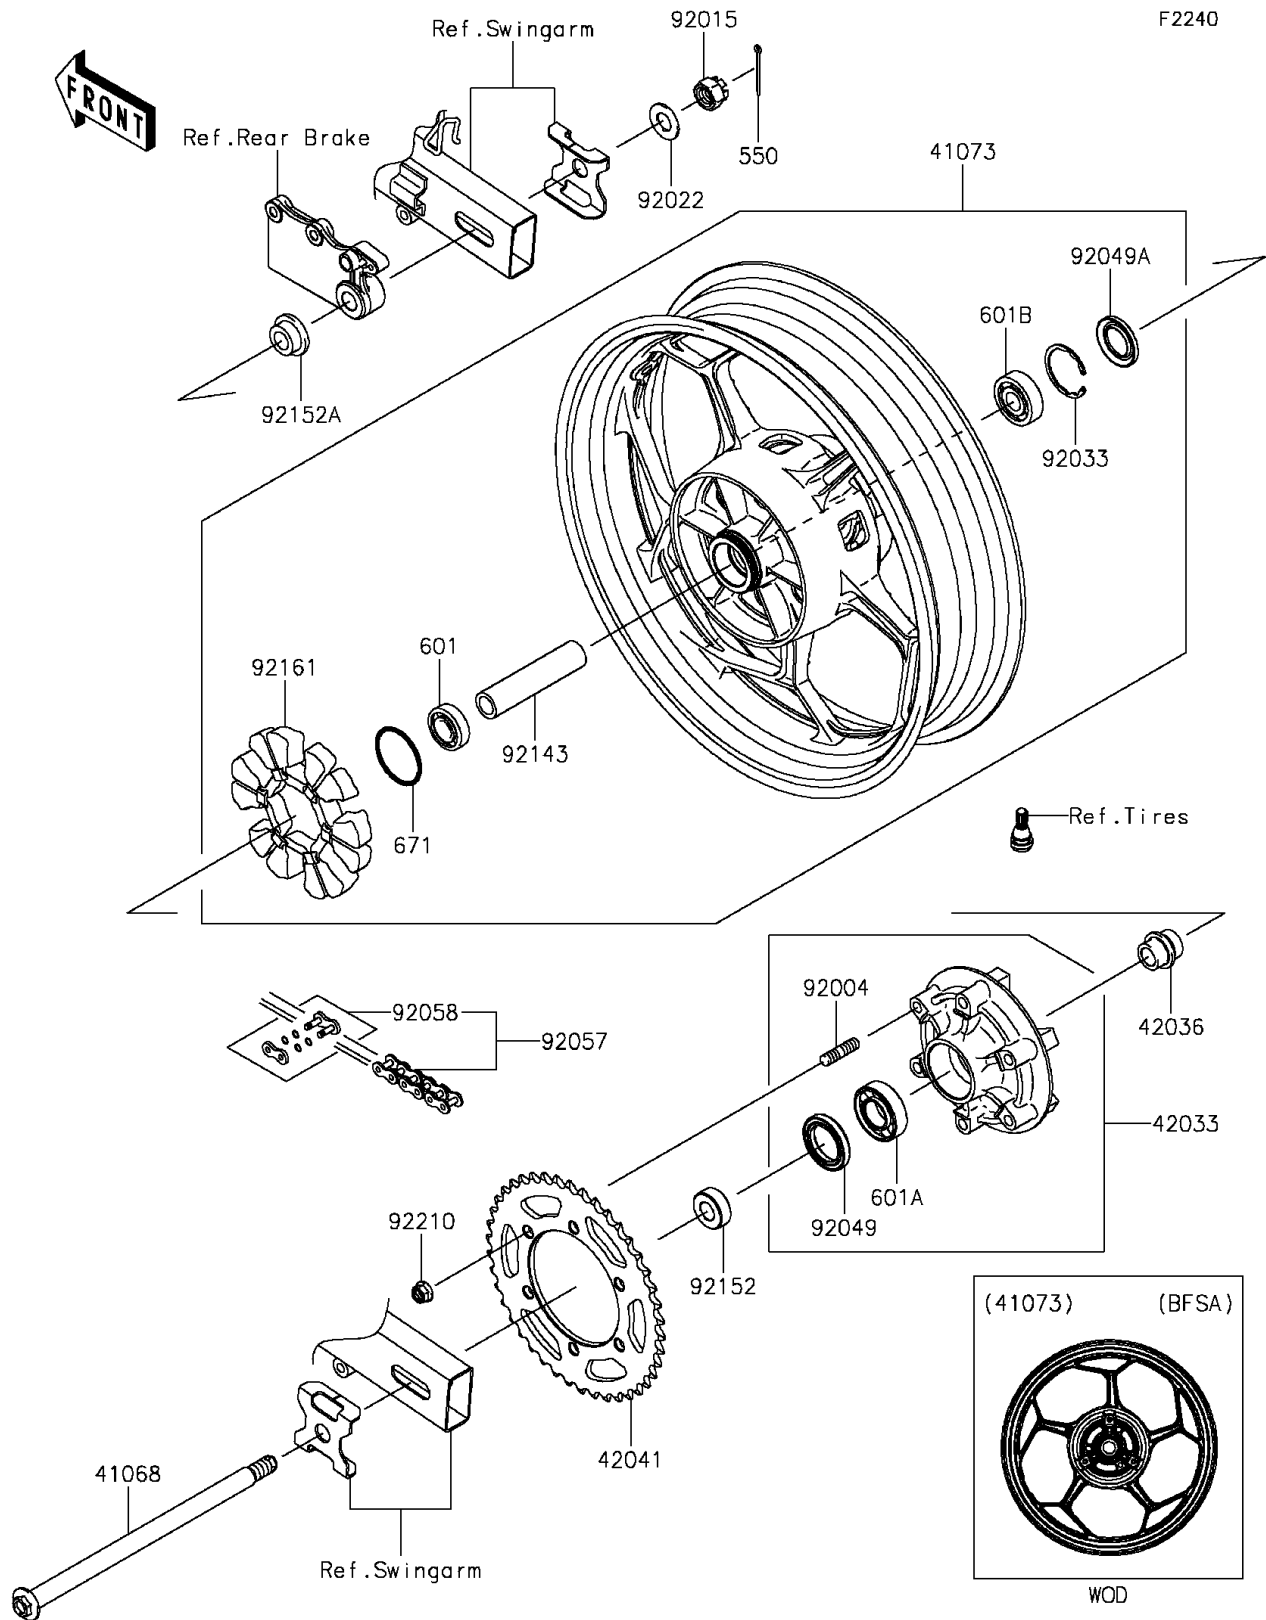

2015 NINJA® 300 ABS PARTS DIAGRAM

Rear Wheel/Chain

2015 NINJA® 300 ABS PARTS LIST

Rear Wheel/Chain

ITEM NAME	PART NUMBER	QUANTITY
PIN-COTTER,4.0X35 (Ref # 550)	550AA4035	1
BEARING-BALL,#6203UUC3 (Ref # 601)	601B6203UU	1
BEARING-BALL,#6205G (Ref # 601A)	601B6205G	1
BEARING-BALL,6303LLUC3/2ASU68 (Ref # 601B)	601B6303UU	1
O RING,50MM (Ref # 671)	671B2550	1
AXLE,RR (Ref # 41068)	41068-1223	1
WHEEL-ASSY,RR,G.BLACK (Ref # 41073)	41073-0652-QT	1
COUPLING-ASSY,RR HUB (Ref # 42033)	42033-0574	1
SLEEVE,RR HUB,L=30 (Ref # 42036)	42036-1055	1
SPROCKET-HUB,42T (Ref # 42041)	42041-0118	1
STUD,10X19 (Ref # 92004)	92004-0048	1
NUT,CASTLE,16MM (Ref # 92015)	92015-1947	1
WASHER,17.5X34X2.0 (Ref # 92022)	92022-1916	1
RING-SNAP,47MM (Ref # 92033)	92033-1042	1
SEAL-OIL,35X52X7 (Ref # 92049)	92049-0730	1
SEAL-OIL,BJN28475 (Ref # 92049A)	92049-1056	1
CHAIN,DRIVE,EK520SR-02X106L (Ref # 92057)	92057-0019	1
JOINT-CHAIN,DRIVE (Ref # 92058)	92058-1102	1
COLLAR,RR HUB,L=111 (Ref # 92143)	92143-1416	1
COLLAR,17X35X13 (Ref # 92152)	92152-0843	1
COLLAR,17X28(38)X15 (Ref # 92152A)	92152-0844	1
DAMPER,RR HUB SHOCK (Ref # 92161)	92161-0700	1
NUT,LOCK,FLANGED,10MM (Ref # 92210)	92210-0276	1