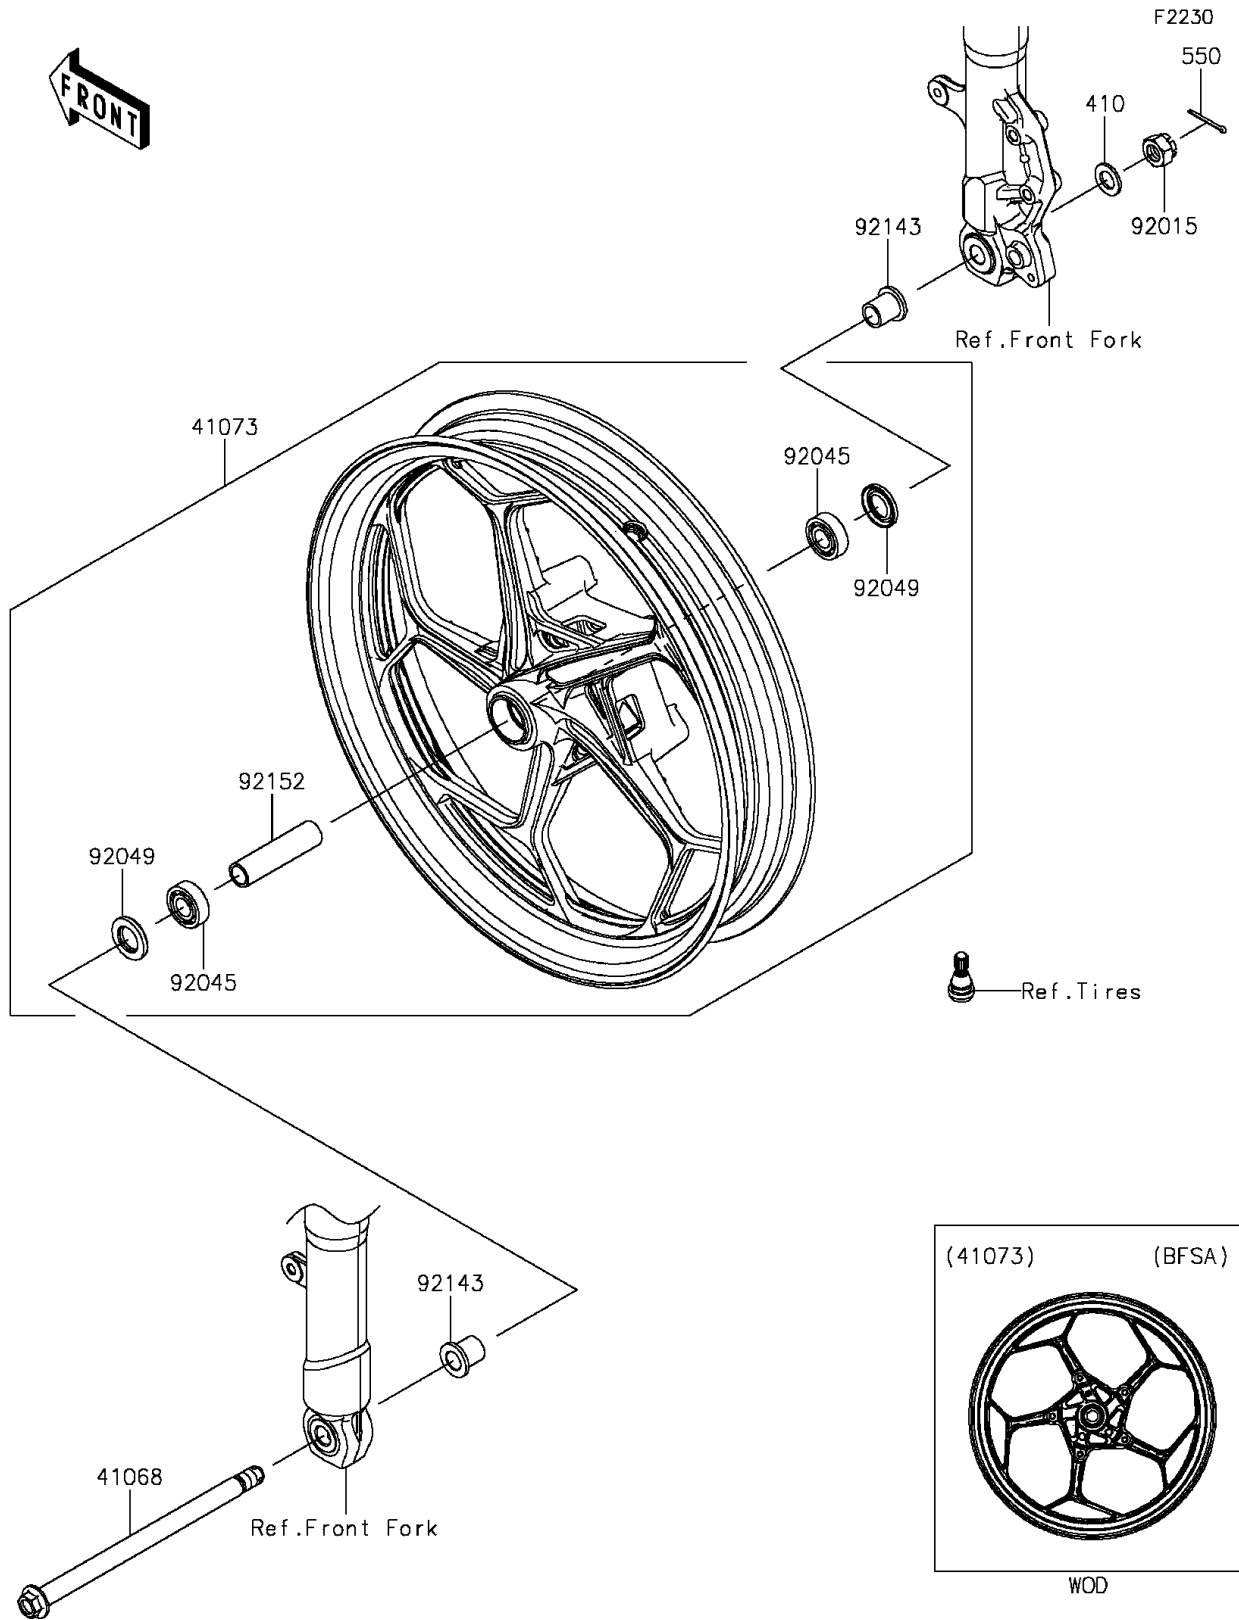

2015 NINJA® 300 ABS PARTS DIAGRAM

Front Wheel

2015 NINJA® 300 ABS PARTS LIST

Front Wheel

ITEM NAME	PART NUMBER	QUANTITY
WASHER-PLAIN-SMALL,14MM (Ref # 410)	410AA1400	1
PIN-COTTER,3.0X30 (Ref # 550)	550AA3030	1
AXLE,FR (Ref # 41068)	41068-0024	1
WHEEL-ASSY,FR,G.BLACK (Ref # 41073)	41073-0651-QT	1
NUT,CASTLE,14MM (Ref # 92015)	92015-1765	1
BEARING-BALL,15X35X11 (Ref # 92045)	92045-0734	1
SEAL-OIL (Ref # 92049)	92049-0136	1
COLLAR,FR AXLE,L=24 (Ref # 92143)	92143-1187	1
COLLAR,15.1X20X80 (Ref # 92152)	92152-1586	1