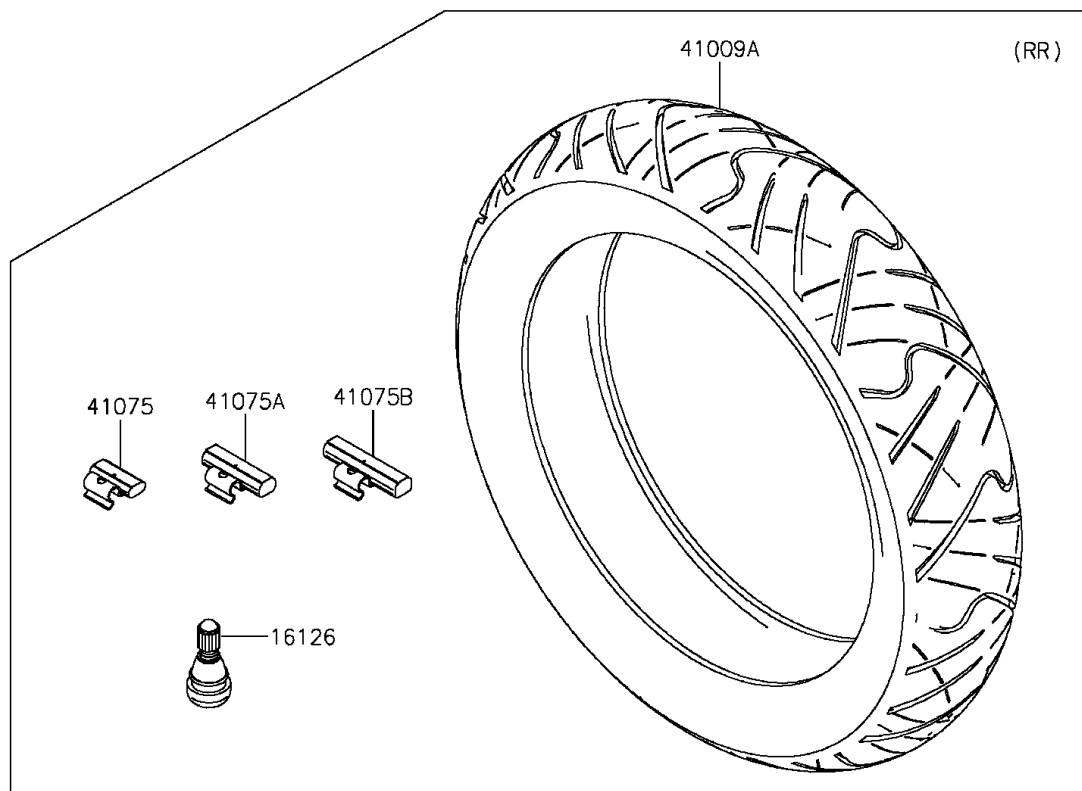

2015 NINJA® 300 ABS PARTS DIAGRAM

Tires

F2210

2015 NINJA® 300 ABS PARTS LIST

Tires

| ITEM NAME | PART NUMBER | QUANTITY |
|---|-------------|----------|
| VALVE,TIRE (Ref # 16126) | 16126-1140 | 1 |
| TIRE,FR,110/70-17 54S,RX-01F (Ref # 41009) | 41009-0570 | 1 |
| TIRE,RR,140/70-17 66S,RX-01R (Ref # 41009A) | 41009-0571 | 1 |
| BALANCER-WHEEL,10G,SILVER (Ref # 41075) | 41075-0007 | 1 |
| BALANCER-WHEEL,20G,SILVER (Ref # 41075A) | 41075-0008 | 1 |
| BALANCER-WHEEL,30G,SILVER (Ref # 41075B) | 41075-0009 | 1 |