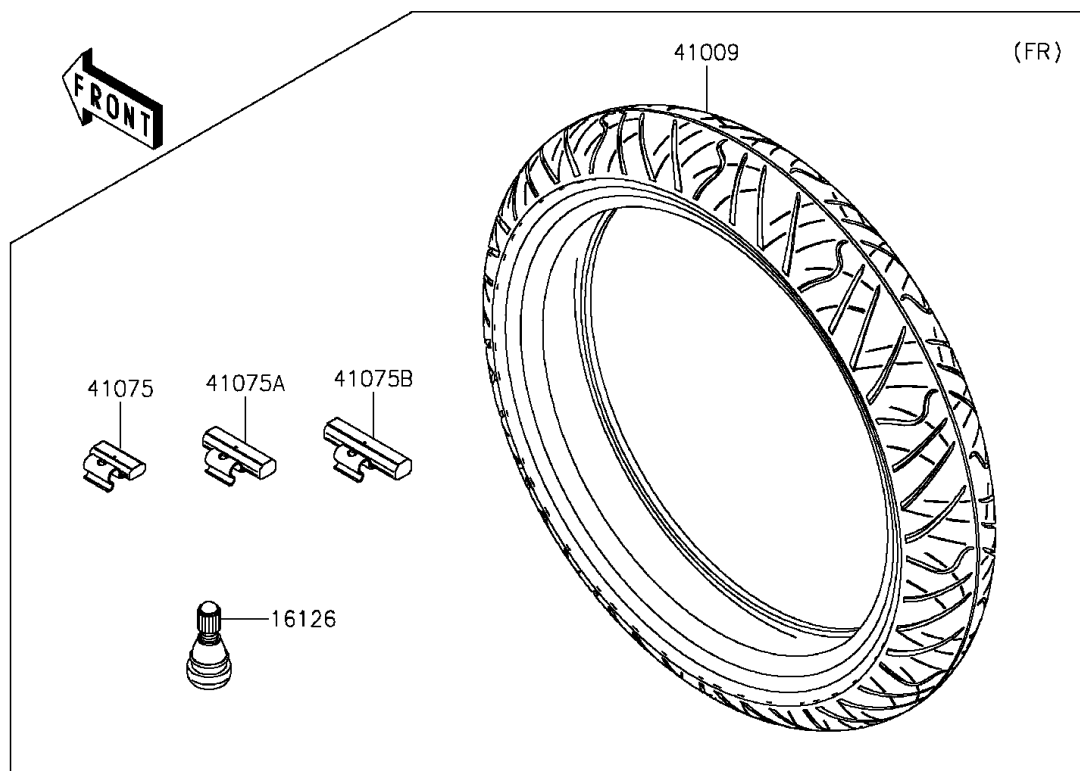

2015 NINJA® 300 ABS PARTS DIAGRAM

Tires

F2210

2015 NINJA® 300 ABS PARTS LIST

Tires

| ITEM NAME | PART NUMBER | QUANTITY |
|---|-------------|----------|
| VALVE,TIRE (Ref # 16126) | 16126-1140 | 1 |
| TIRE,FR,110/70-17 54S,RX-01F (Ref # 41009) | 41009-0570 | 1 |
| TIRE,RR,140/70-17 66S,RX-01R (Ref # 41009A) | 41009-0571 | 1 |
| BALANCER-WHEEL,10G,SILVER (Ref # 41075) | 41075-0007 | 1 |
| BALANCER-WHEEL,20G,SILVER (Ref # 41075A) | 41075-0008 | 1 |
| BALANCER-WHEEL,30G,SILVER (Ref # 41075B) | 41075-0009 | 1 |