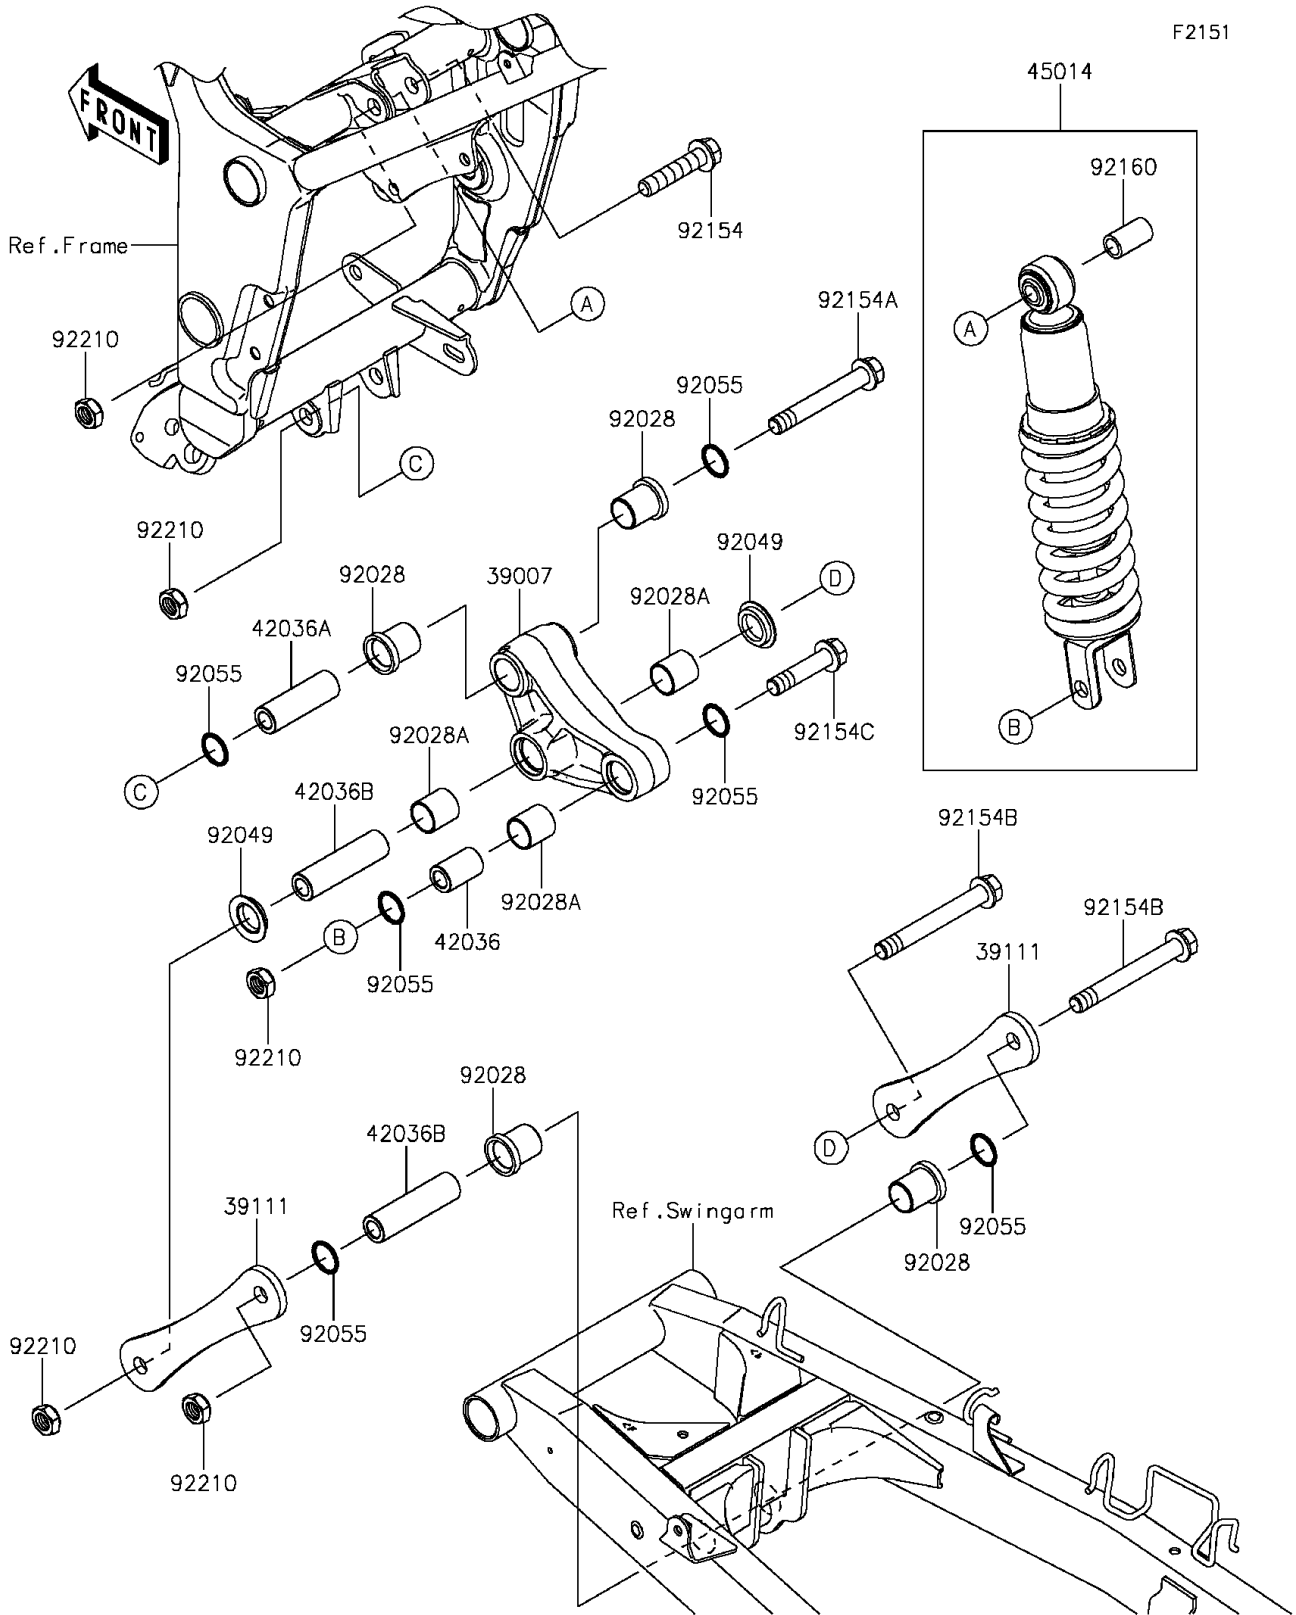

## 2015 NINJA® 300 ABS PARTS DIAGRAM

Suspension/Shock Absorber

## 2015 NINJA® 300 ABS PARTS LIST

Suspension/Shock Absorber

ITEM NAME	PART NUMBER	QUANTITY
ARM-SUSP,UNI TRAK (Ref # 39007)	39007-0355	1
ROD-TIE,SUSPENSION (Ref # 39111)	39111-0076	1
SLEEVE,12.1X20X32 (Ref # 42036)	42036-1077	1
SLEEVE,ARM,FR (Ref # 42036A)	42036-1078	1
SLEEVE,12.1X20X74 (Ref # 42036B)	42036-1102	1
SHOCKABSORBER,BLACK+BLACK (Ref # 45014)	45014-0438-37S	1
BUSHING (Ref # 92028)	92028-1597	1
BUSHING (Ref # 92028A)	92028-1598	1
SEAL-OIL,ARM (Ref # 92049)	92049-1109	1
RING-O,19.8X2.2 (Ref # 92055)	92055-0732	1
BOLT,FLANGED,12X55 (Ref # 92154)	92154-0362	1
BOLT,FLANGED,12X86 (Ref # 92154A)	92154-0940	1
BOLT,FLANGED,12X98 (Ref # 92154B)	92154-0941	1
BOLT,FLANGED,12X52 (Ref # 92154C)	92154-0942	1
DAMPER,SHOCKABSORBER (Ref # 92160)	92160-1161	1
NUT,LOCK,12MM (Ref # 92210)	92210-1247	1