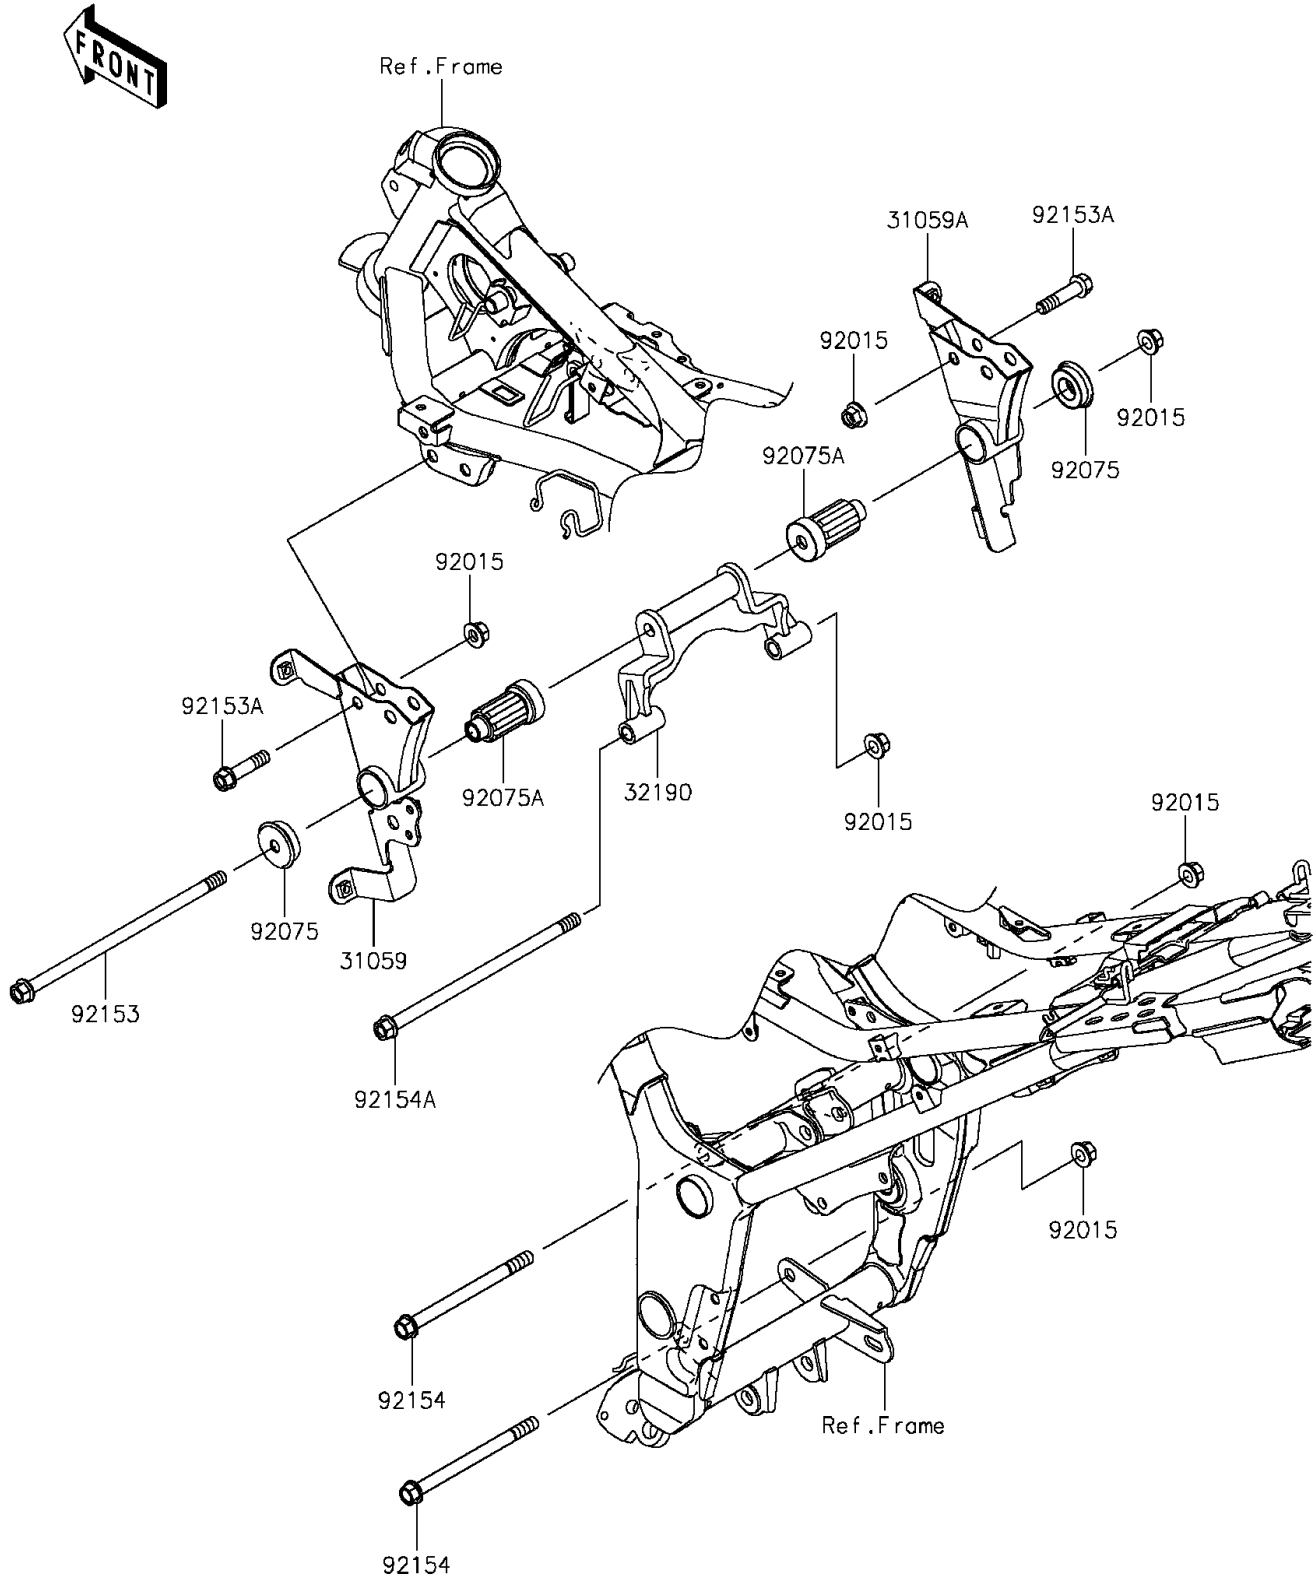

2015 NINJA® 300 ABS PARTS DIAGRAM

Engine Mount

F2122

2015 NINJA® 300 ABS PARTS LIST

Engine Mount

| ITEM NAME | PART NUMBER | QUANTITY |
|---|-------------|----------|
| BRACKET-COMP-ENGINE,LH (Ref # 31059) | 31059-0061 | 1 |
| BRACKET-COMP-ENGINE,RH (Ref # 31059A) | 31059-0062 | 1 |
| BRACKET-ENGINE (Ref # 32190) | 32190-0629 | 1 |
| NUT,FLANGED,10MM (Ref # 92015) | 92015-1415 | 1 |
| DAMPER,ENGINE MOUNT (Ref # 92075) | 92075-1738 | 1 |
| DAMPER,ENGINE MOUNT,MAIN (Ref # 92075A) | 92075-1739 | 1 |
| BOLT,FLANGED,10X240 (Ref # 92153) | 92153-0559 | 1 |
| BOLT,FLANGED,10X42 (Ref # 92153A) | 92153-1957 | 1 |
| BOLT,FLANGED,10X135 (Ref # 92154) | 92154-0359 | 1 |
| BOLT,FLANGED,10X210 (Ref # 92154A) | 92154-0360 | 1 |