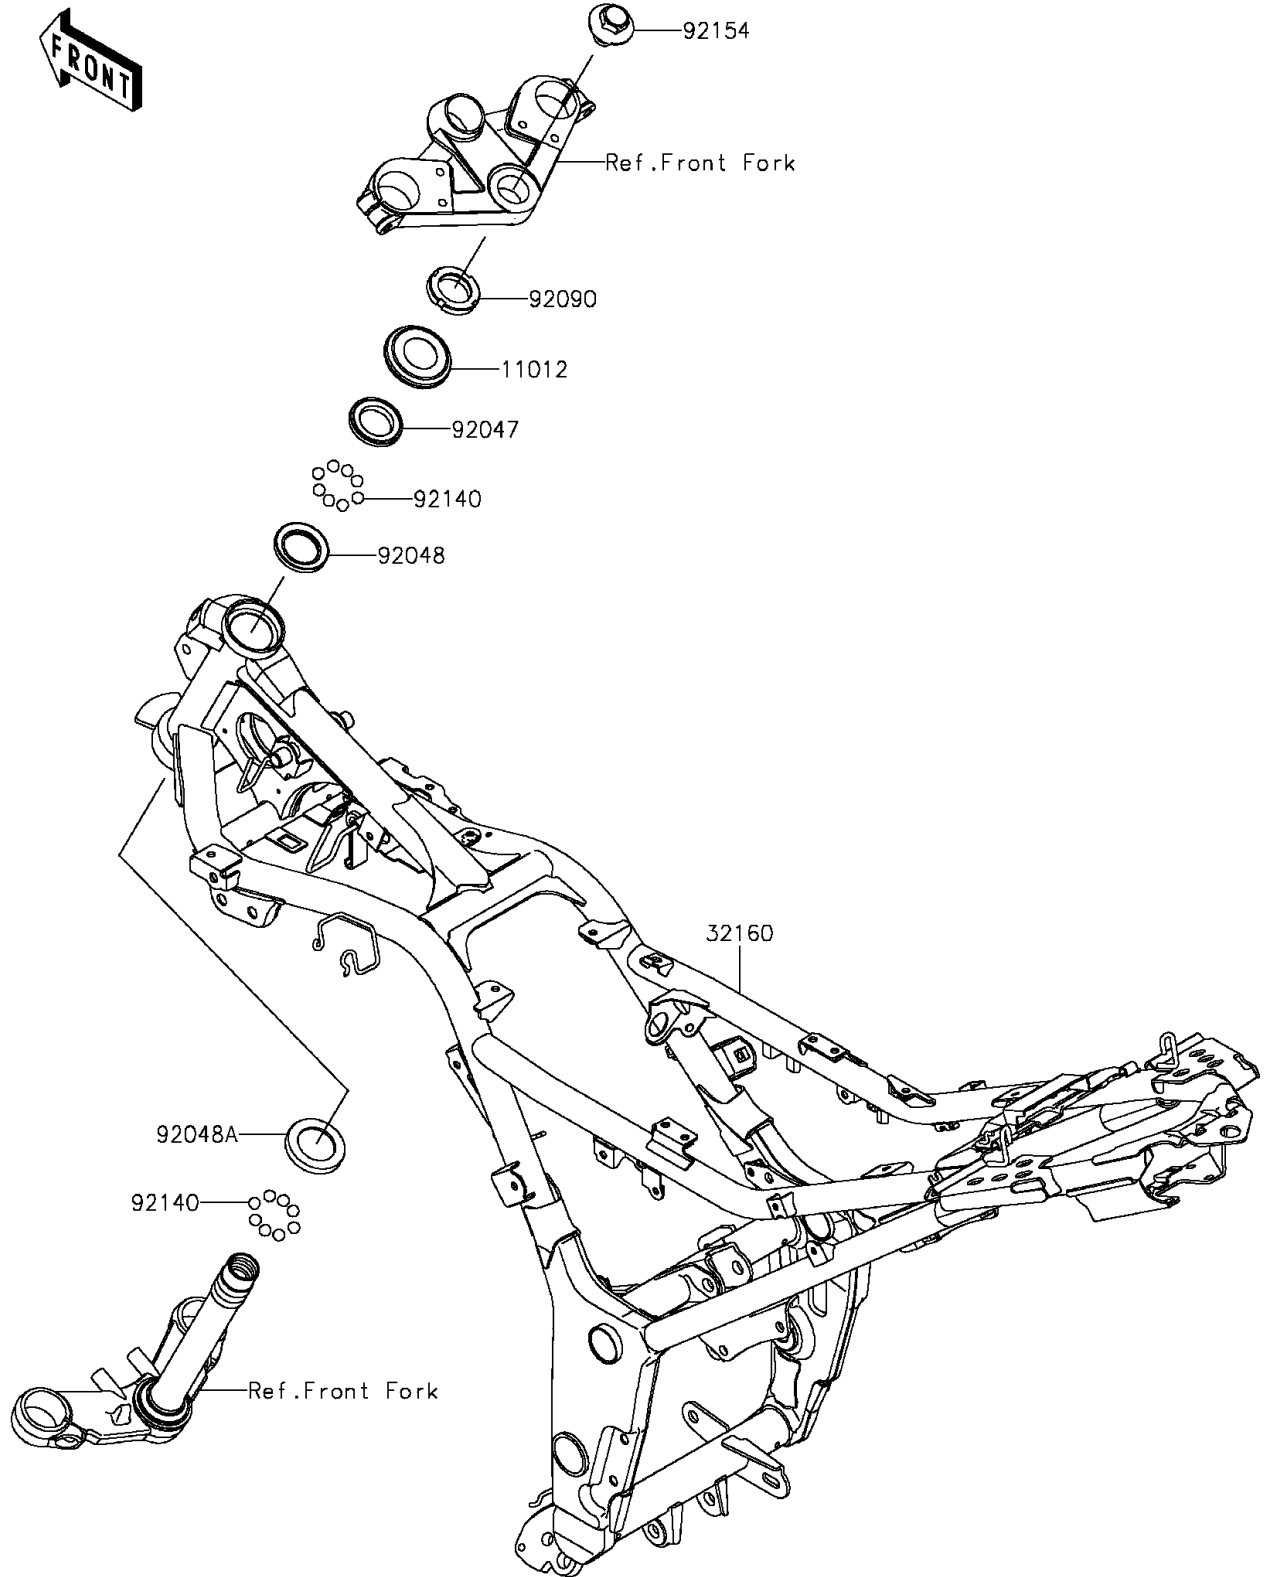

2015 NINJA® 300 ABS PARTS DIAGRAM

Frame

F2120

2015 NINJA® 300 ABS PARTS LIST

Frame

ITEM NAME	PART NUMBER	QUANTITY
CAP,STEERING STEM (Ref # 11012)	11012-1898	1
FRAME-COMP,F.S.BLACK (Ref # 32160)	32160-0620-18R	1
RACE,STEERING STEM BEARING (Ref # 92047)	92047-011	1
RACE,STEERING STEM BEARING (Ref # 92048)	92048-006	1
RACE,STEERING STEM BEARING (Ref # 92048A)	92048-008	1
NUT,30MM (Ref # 92090)	92090-007	1
BALL,6.35MM (Ref # 92140)	92140-0008	1
BOLT,FLANGED,16X22 (Ref # 92154)	92154-1152	1