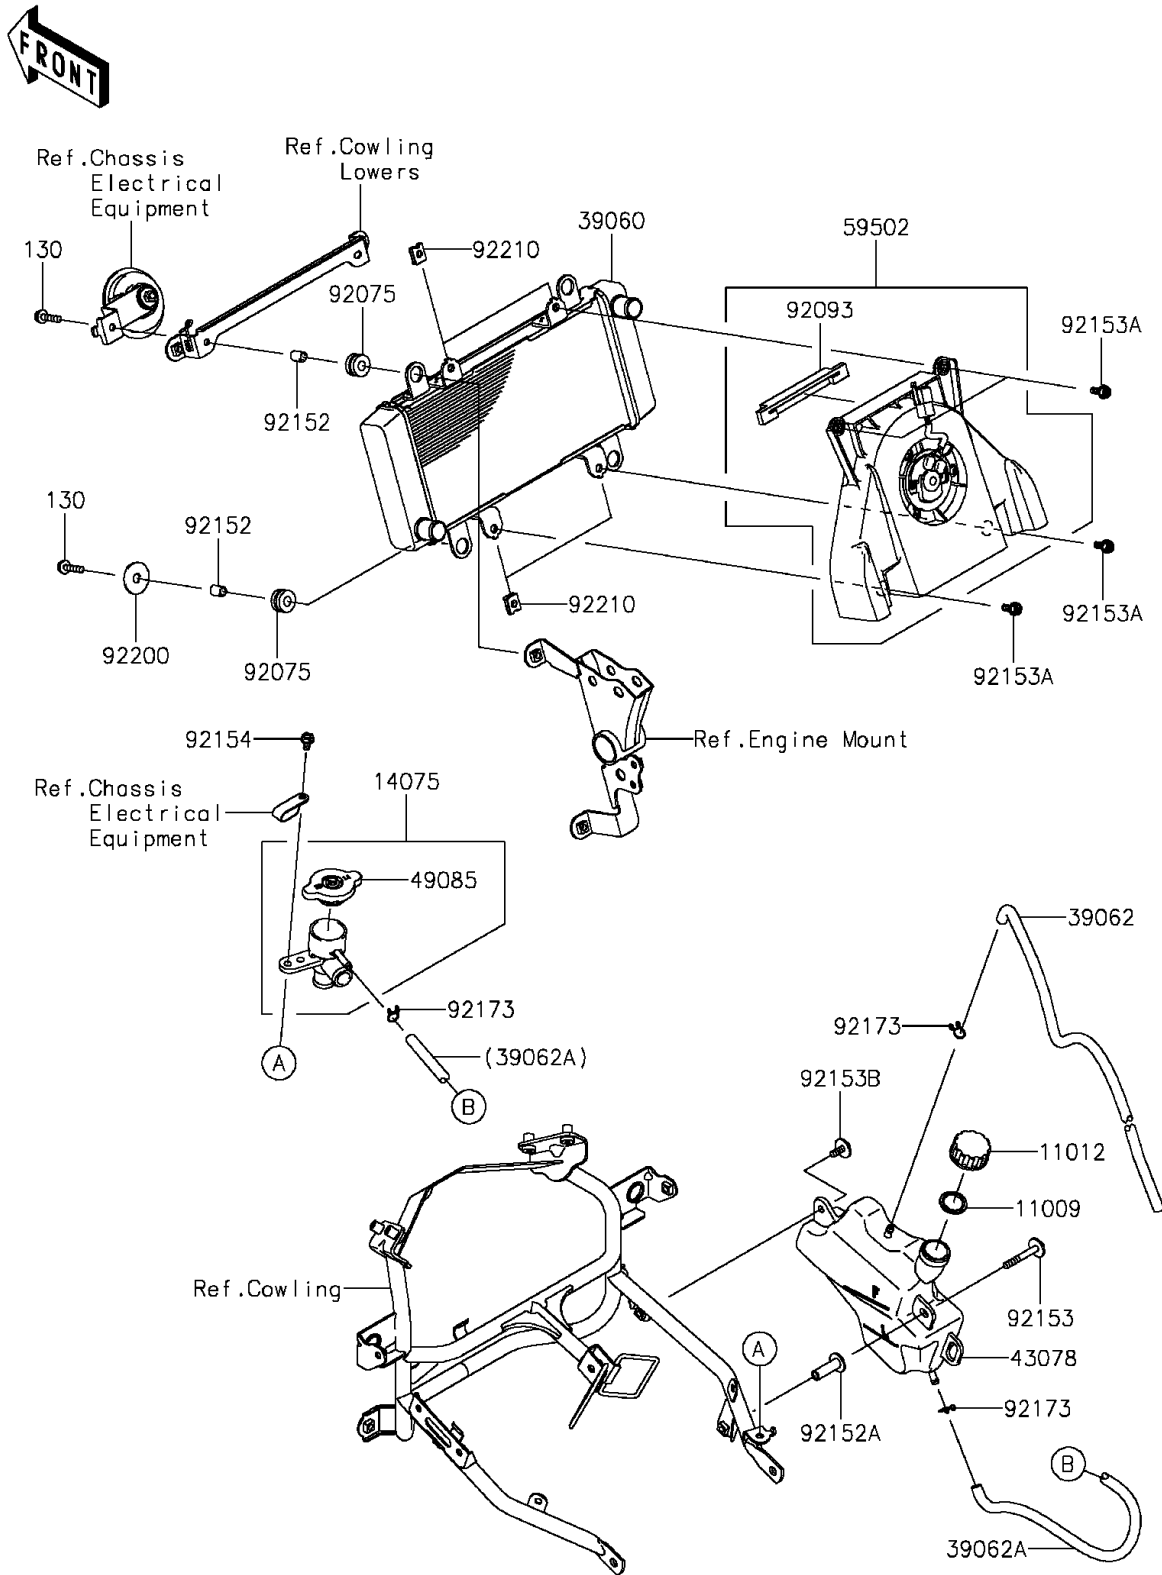

2015 NINJA® 300 ABS PARTS DIAGRAM

Radiator

E3032

2015 NINJA® 300 ABS PARTS LIST

Radiator

ITEM NAME	PART NUMBER	QUANTITY
BOLT-FLANGED,6X25 (Ref # 130)	130BA0625	1
GASKET,RESERVOIR TANK CAP (Ref # 11009)	11009-1145	1
CAP (Ref # 11012)	11012-1084	1
CAP-ASSY,RADIATOR (Ref # 14075)	14075-1061	1
RADIATOR (Ref # 39060)	39060-0710	1
HOSE-COOLING,OVERFLOW (Ref # 39062)	39062-0335	1
HOSE-COOLING,RESERVOIR (Ref # 39062A)	39062-0629	1
RESERVOIR (Ref # 43078)	43078-0558	1
CAP-ASSY-PRESSURE (Ref # 49085)	49085-1066	1
FAN-ASSY (Ref # 59502)	59502-0050	1
DAMPER (Ref # 92075)	92075-1690	1
SEAL (Ref # 92093)	92093-0587	1
COLLAR,6.8X10X13 (Ref # 92152)	92152-0846	1
COLLAR,L=29 (Ref # 92152A)	92152-1591	1
BOLT,6X45 (Ref # 92153)	92153-0003	1
BOLT (Ref # 92153A)	92153-0531	1
BOLT,FLANGED-SMALL,6X16 (Ref # 92153B)	92153-1798	1
BOLT,UPSET-WP,6X16 (Ref # 92154)	92154-0961	1
CLAMP (Ref # 92173)	92173-0050	1
WASHER,6.5X24X1.6 (Ref # 92200)	92200-0789	1
NUT (Ref # 92210)	92210-1323	1