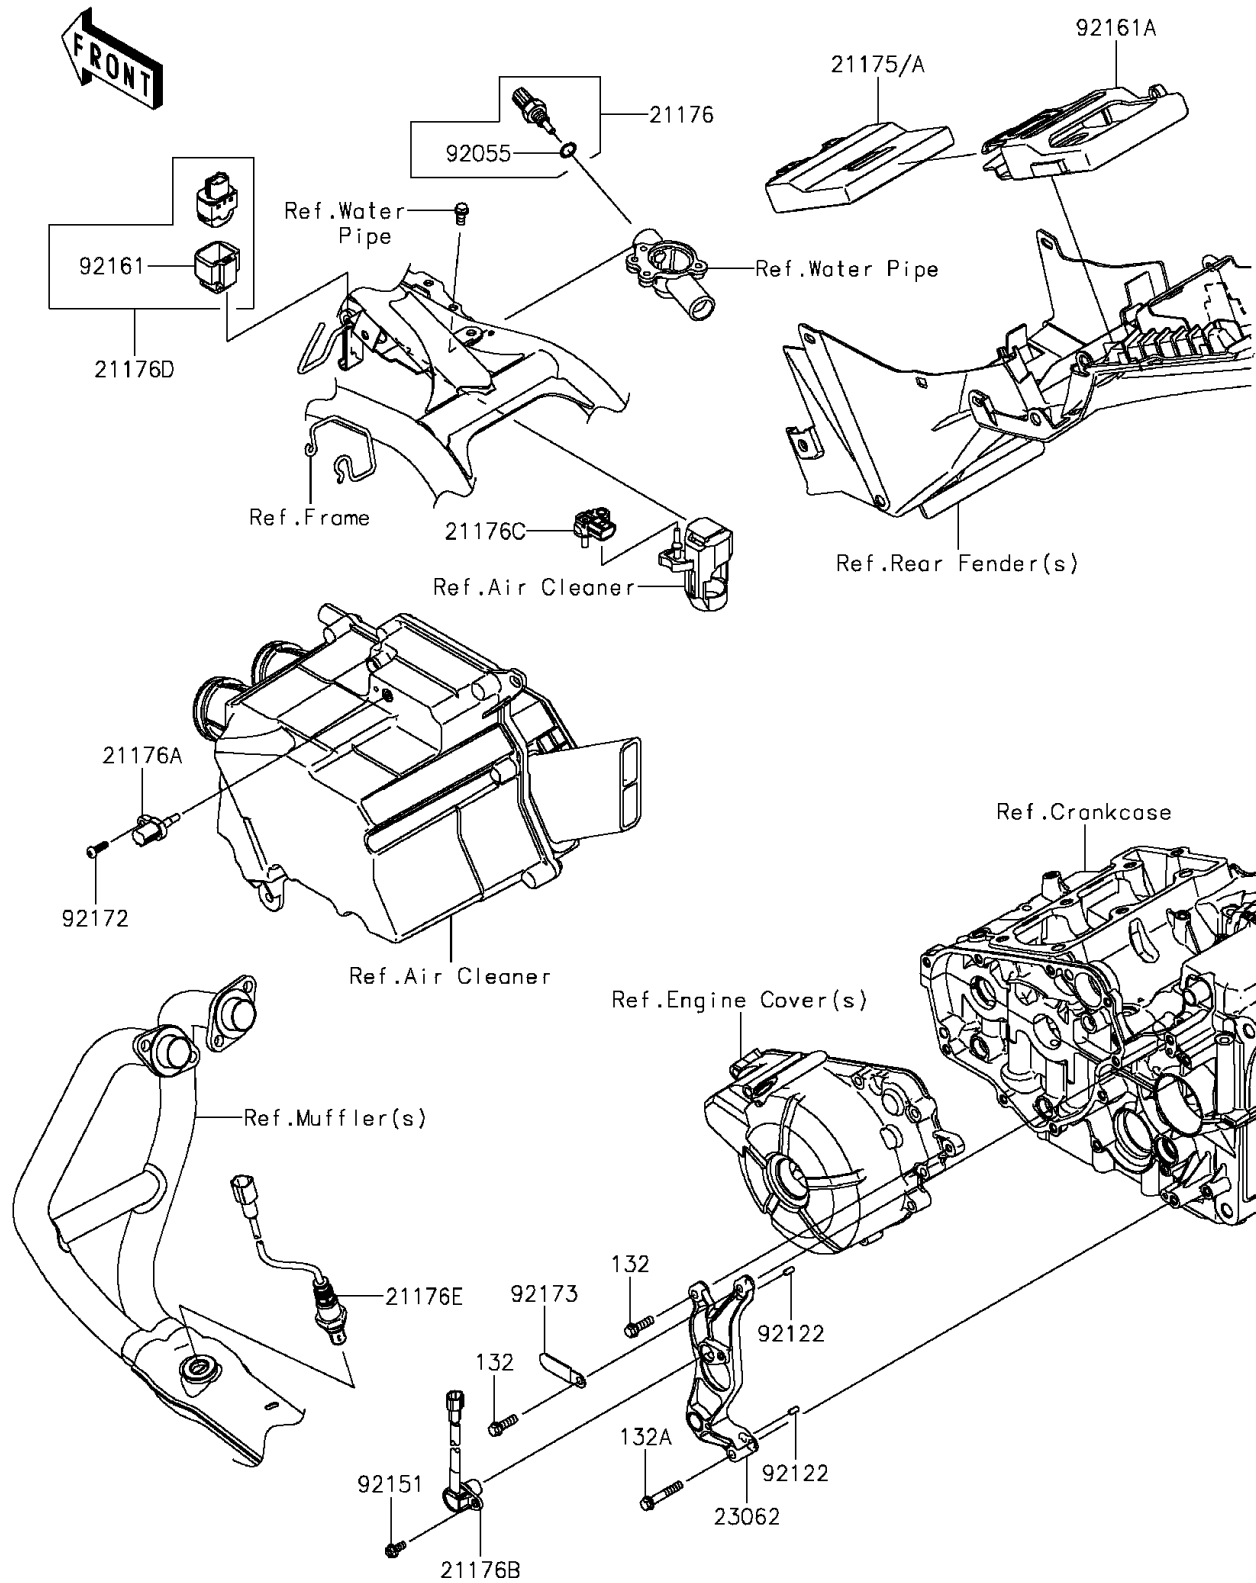

2015 NINJA® 300 ABS PARTS DIAGRAM

Fuel Injection

E1530

2015 NINJA® 300 ABS PARTS LIST

Fuel Injection

ITEM NAME	PART NUMBER	QUANTITY
BOLT-FLANGED-SMALL,6X20 (Ref # 132)	132BA0620	1
BOLT-FLANGED-SMALL,6X35 (Ref # 132A)	132BA0635	1
SENSOR,WATER TEMP (Ref # 21176)	21176-0009	1
SENSOR,AIR TEMPERATURE (Ref # 21176A)	21176-0048	1
SENSOR,SPEED (Ref # 21176B)	21176-0065	1
SENSOR,PRESSURE (Ref # 21176C)	21176-0111	1
SENSOR,VEHICLE-DOWN (Ref # 21176D)	21176-0704	1
SENSOR,OXYGEN (Ref # 21176E)	21176-0720	1
BRACKET-COMP (Ref # 23062)	23062-0741	1
RING-O,9.5X1.9 (Ref # 92055)	92055-0016	1
ROLLER,4X8 (Ref # 92122)	92122-0557	1
BOLT,FLANGED,5X12 (Ref # 92151)	92151-1305	1
DAMPER (Ref # 92161)	92161-0951	1
DAMPER,ECU (Ref # 92161A)	92161-1426	1
SCREW,TAPPING,5X16 (Ref # 92172)	92172-0790	1
CLAMP,L=45 (Ref # 92173)	92173-0194	1
CONTROL UNIT-ELECTRONIC (Ref # 21175)	21175-0945	1
CONTROL UNIT-ELECTRONIC (Ref # 21175A)	21175-0946	1