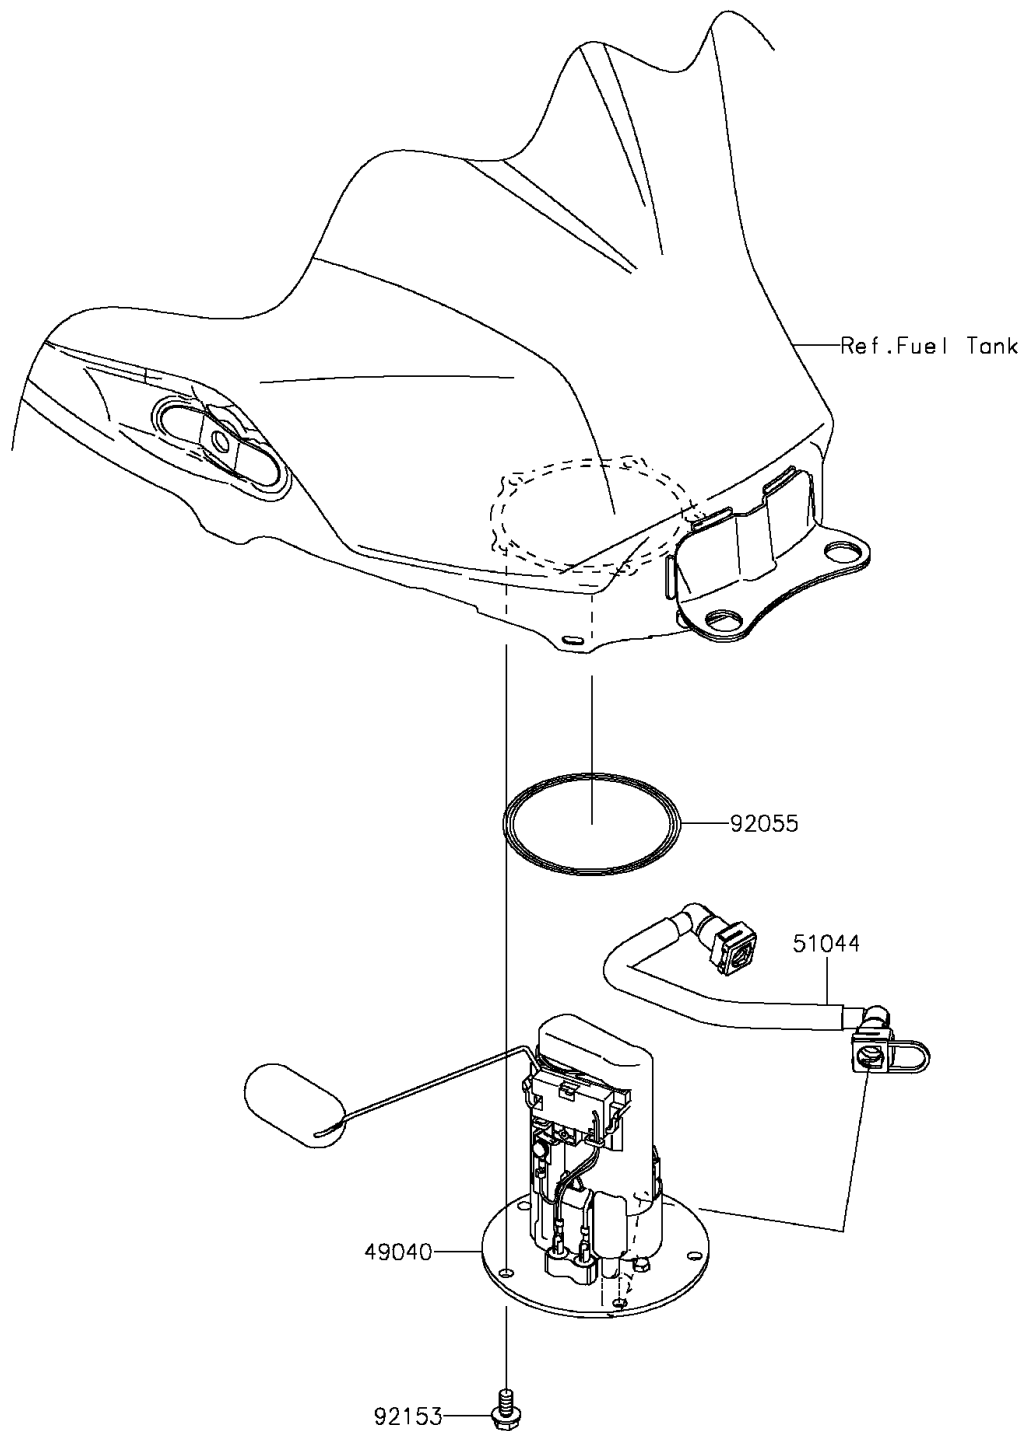

## 2015 NINJA® 300 ABS PARTS DIAGRAM

Fuel Pump

E1520

## 2015 NINJA® 300 ABS PARTS LIST

Fuel Pump

ITEM NAME	PART NUMBER	QUANTITY
PUMP-FUEL (Ref # 49040)	49040-0713	1
TUBE-ASSY (Ref # 51044)	51044-0721	1
RING-0,74.6X5.7 (Ref # 92055)	92055-0728	1
BOLT,FLANGED,6X12 (Ref # 92153)	92153-1295	1