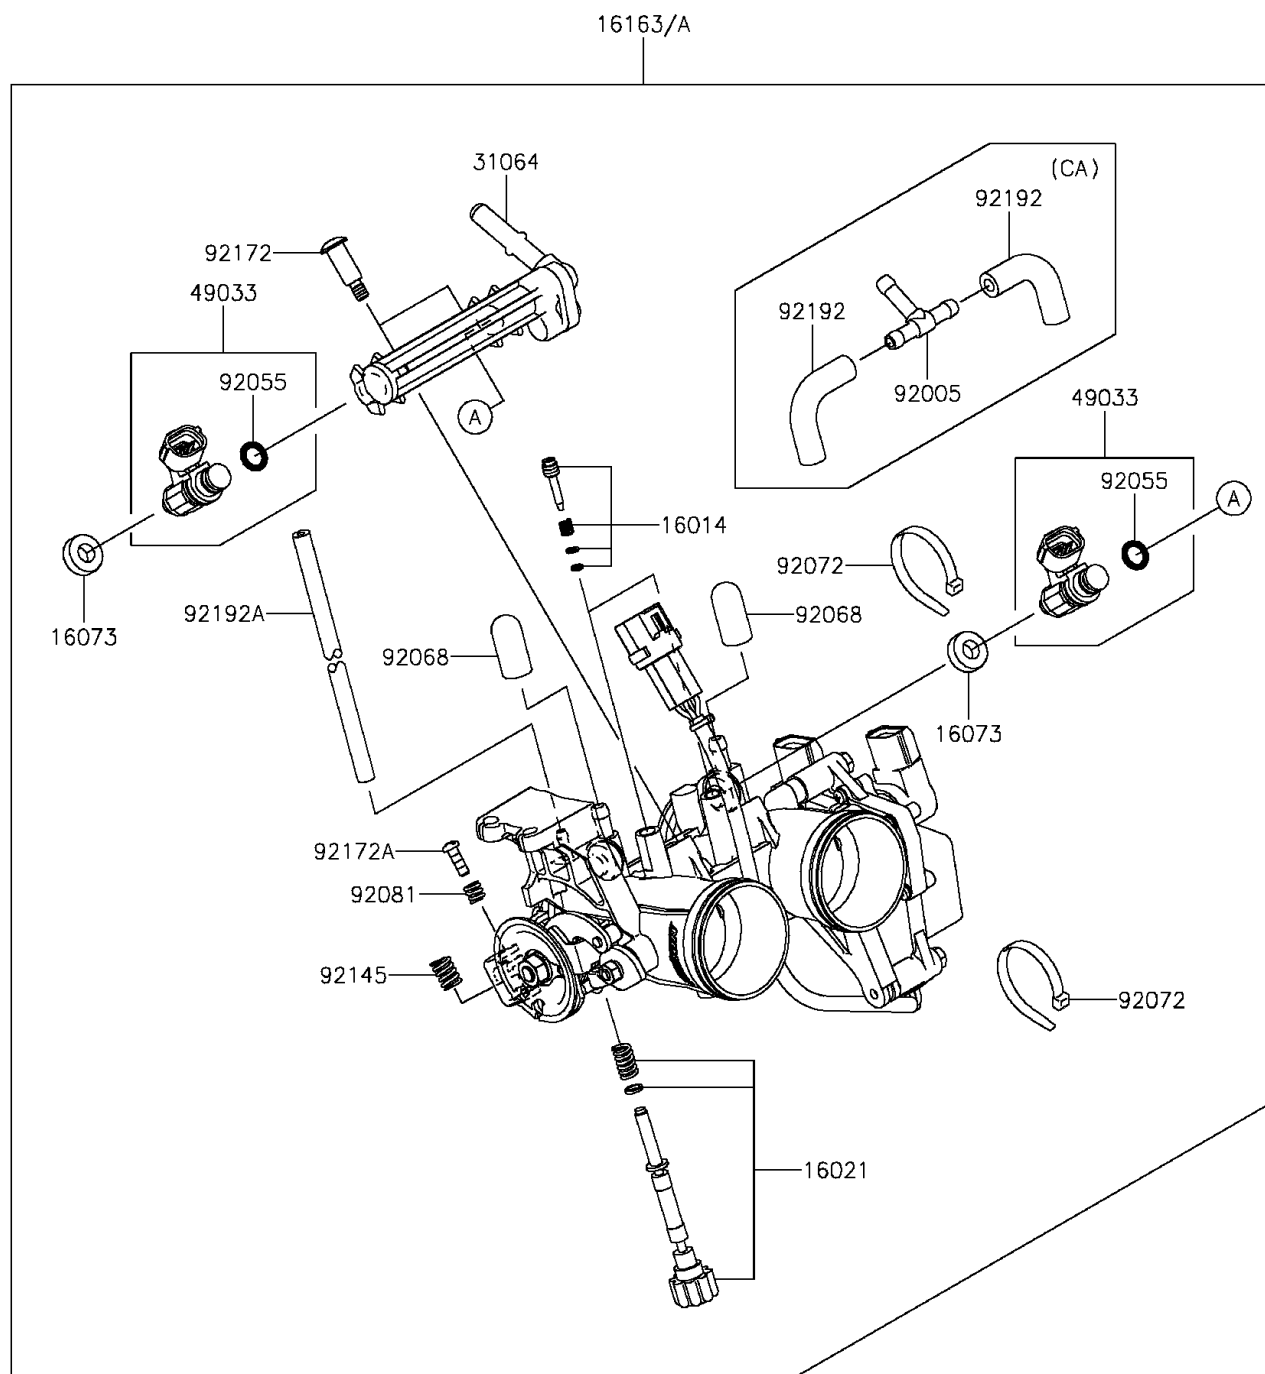

## 2015 NINJA® 300 ABS PARTS DIAGRAM

Throttle

E1510

## 2015 NINJA® 300 ABS PARTS LIST

Throttle

ITEM NAME	PART NUMBER	QUANTITY
SCREW-PILOT AIR (Ref # 16014)	16014-0002	1
SCREW-THROTTLE STOP (Ref # 16021)	16021-0027	1
INSULATOR (Ref # 16073)	16073-0129	1
PIPE-COMP,FUEL (Ref # 31064)	31064-0164	1
NOZZLE-INJECTION (Ref # 49033)	49033-0558	1
RING-O,INJECTION NOZZLE (Ref # 92055)	92055-0124	1
BAND,SUB-HARNESS (Ref # 92072)	92072-0012	1
SPRING (Ref # 92081)	92081-1620	1
SPRING (Ref # 92145)	92145-0656	1
SCREW,PIPE INJECTION (Ref # 92172)	92172-0064	1
SCREW (Ref # 92172A)	92172-0129	1
TUBE,3X7X200 (Ref # 92192A)	92192-1170	1
THROTTLE-ASSY,TTK32 (Ref # 16163)	16163-0746	1
THROTTLE-ASSY (Ref # 16163A)	16163-0750	1
FITTING,3WAY (Ref # 92005)	92005-0730	1
PLUG,12X25 (Ref # 92068)	92068-006	1
TUBE,53MM (Ref # 92192)	92192-1114	1