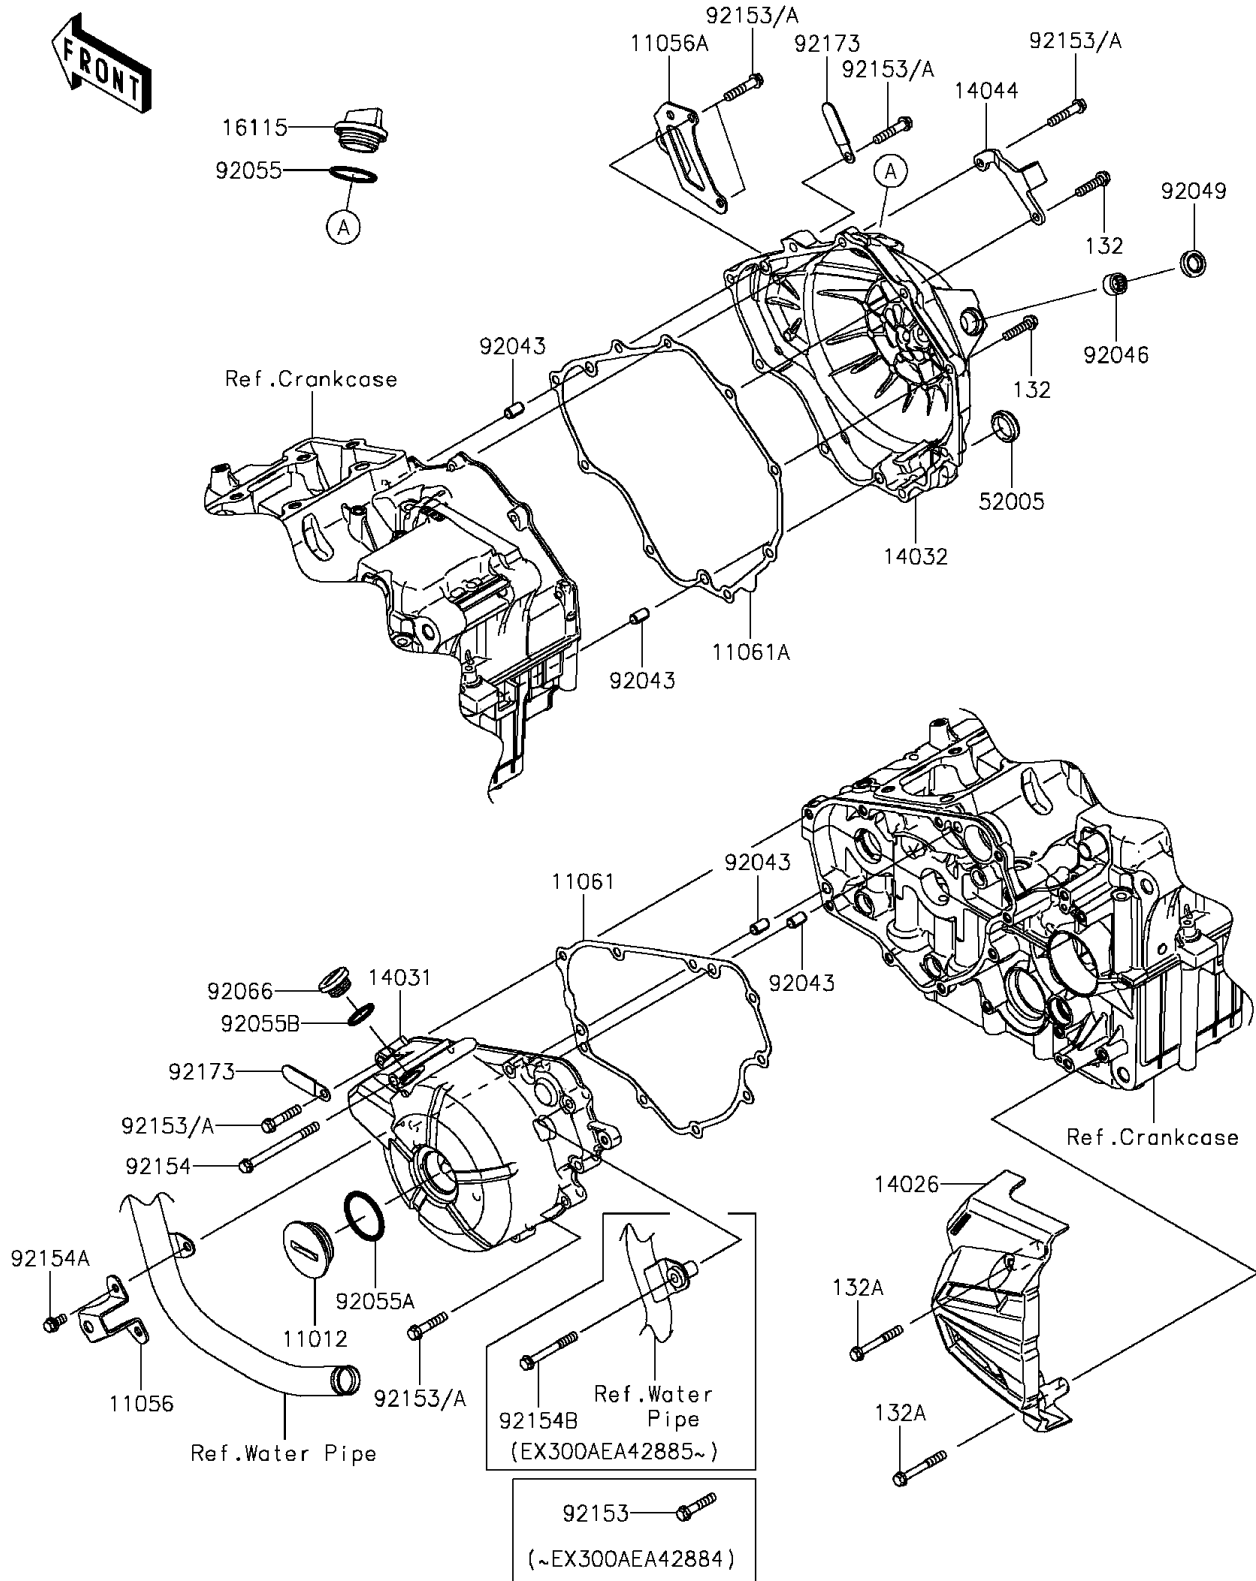

2015 NINJA® 300 ABS PARTS DIAGRAM

Engine Cover(s)

E1431

2015 NINJA® 300 ABS PARTS LIST

Engine Cover(s)

ITEM NAME	PART NUMBER	QUANTITY
BOLT-FLANGED-SMALL,6X25 (Ref # 132)	132BB0625	1
BOLT-FLANGED-SMALL,6X45 (Ref # 132A)	132BB0645	1
CAP (Ref # 11012)	11012-1362	1
BRACKET (Ref # 11056)	11056-1637	1
BRACKET (Ref # 11056A)	11056-1638	1
GASKET,GENERATOR COVER (Ref # 11061)	11061-0793	1
GASKET,CLUTCH COVER (Ref # 11061A)	11061-0854	1
COVER-CHAIN (Ref # 14026)	14026-0096	1
COVER-GENERATOR (Ref # 14031)	14031-0562	1
COVER-CLUTCH (Ref # 14032)	14032-0579	1
HOLDER-CABLE (Ref # 14044)	14044-0049	1
CAP-OIL FILLER (Ref # 16115)	16115-1068	1
GAUGE,OIL LEVEL (Ref # 52005)	52005-1009	1
PIN,6.2X8X14 (Ref # 92043)	92043-1263	1
BEARING-NEEDLE,HK1210FM (Ref # 92046)	92046-0034	1
SEAL-OIL (Ref # 92049)	92049-1560	1
RING-O,31.5X2.6 (Ref # 92055)	92055-049	1
RING-O,39.4X3.1 (Ref # 92055A)	92055-0734	1
RING-O,20X2 (Ref # 92055B)	92055-1146	1
PLUG (Ref # 92066)	92066-0748	1
BOLT,6X30 (Ref # 92153)	92153-0832	2
BOLT,FLANGED-SMALL,6X75 (Ref # 92154)	92154-0960	1
BOLT,FLANGED,6X12 (Ref # 92154A)	92154-1140	1
BOLT,FLANGED,6X50 (Ref # 92154B)	92154-1871	1
CLAMP,L=45 (Ref # 92173)	92173-0194	1