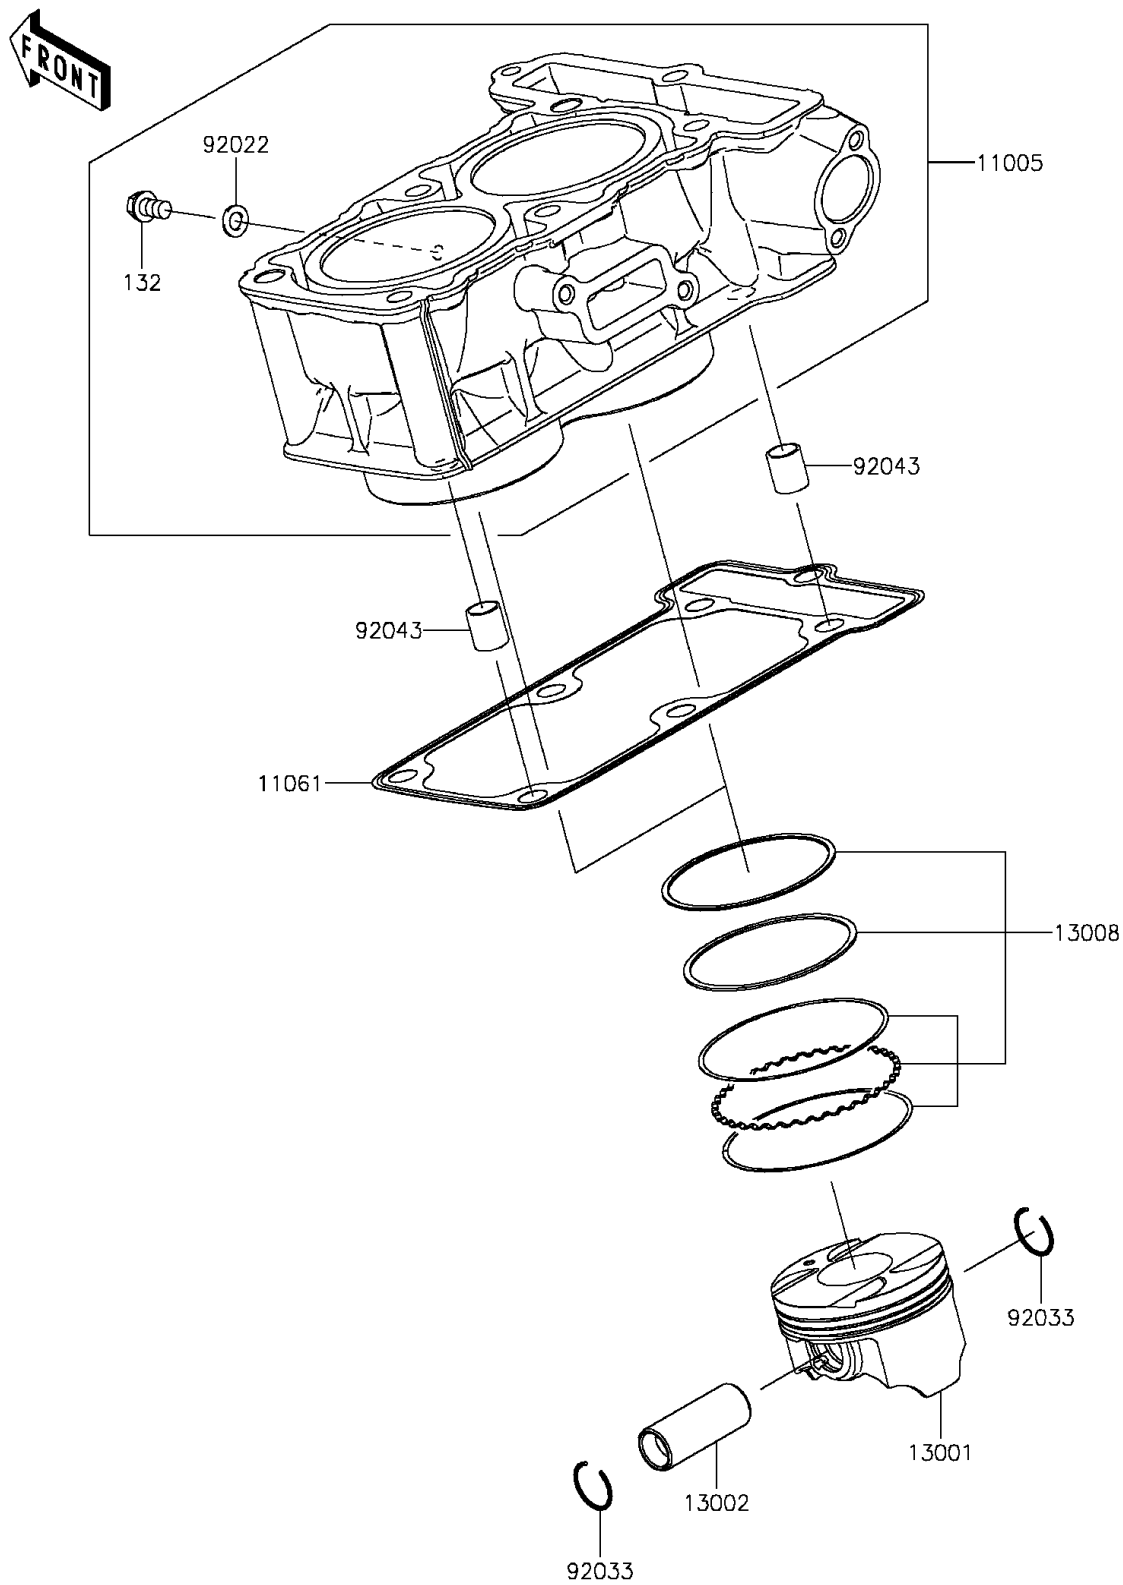

2015 NINJA® 300 ABS PARTS DIAGRAM

Cylinder/Piston(s)

E1120

2015 NINJA® 300 ABS PARTS LIST

Cylinder/Piston(s)

ITEM NAME	PART NUMBER	QUANTITY
BOLT-FLANGED-SMALL,6X10 (Ref # 132)	132BB0610	1
CYLINDER-ENGINE (Ref # 11005)	11005-0619	1
GASKET,CYLINDER BASE (Ref # 11061)	11061-0790	1
PISTON-ENGINE (Ref # 13001)	13001-0742	1
PIN-PISTON (Ref # 13002)	13002-0710	1
RING-SET-PISTON (Ref # 13008)	13008-0047	1
WASHER,6.2X11X1 (Ref # 92022)	92022-304	1
RING-SNAP,PISTON PIN (Ref # 92033)	92033-0732	1
PIN,8.2X10X14 (Ref # 92043)	92043-1264	1