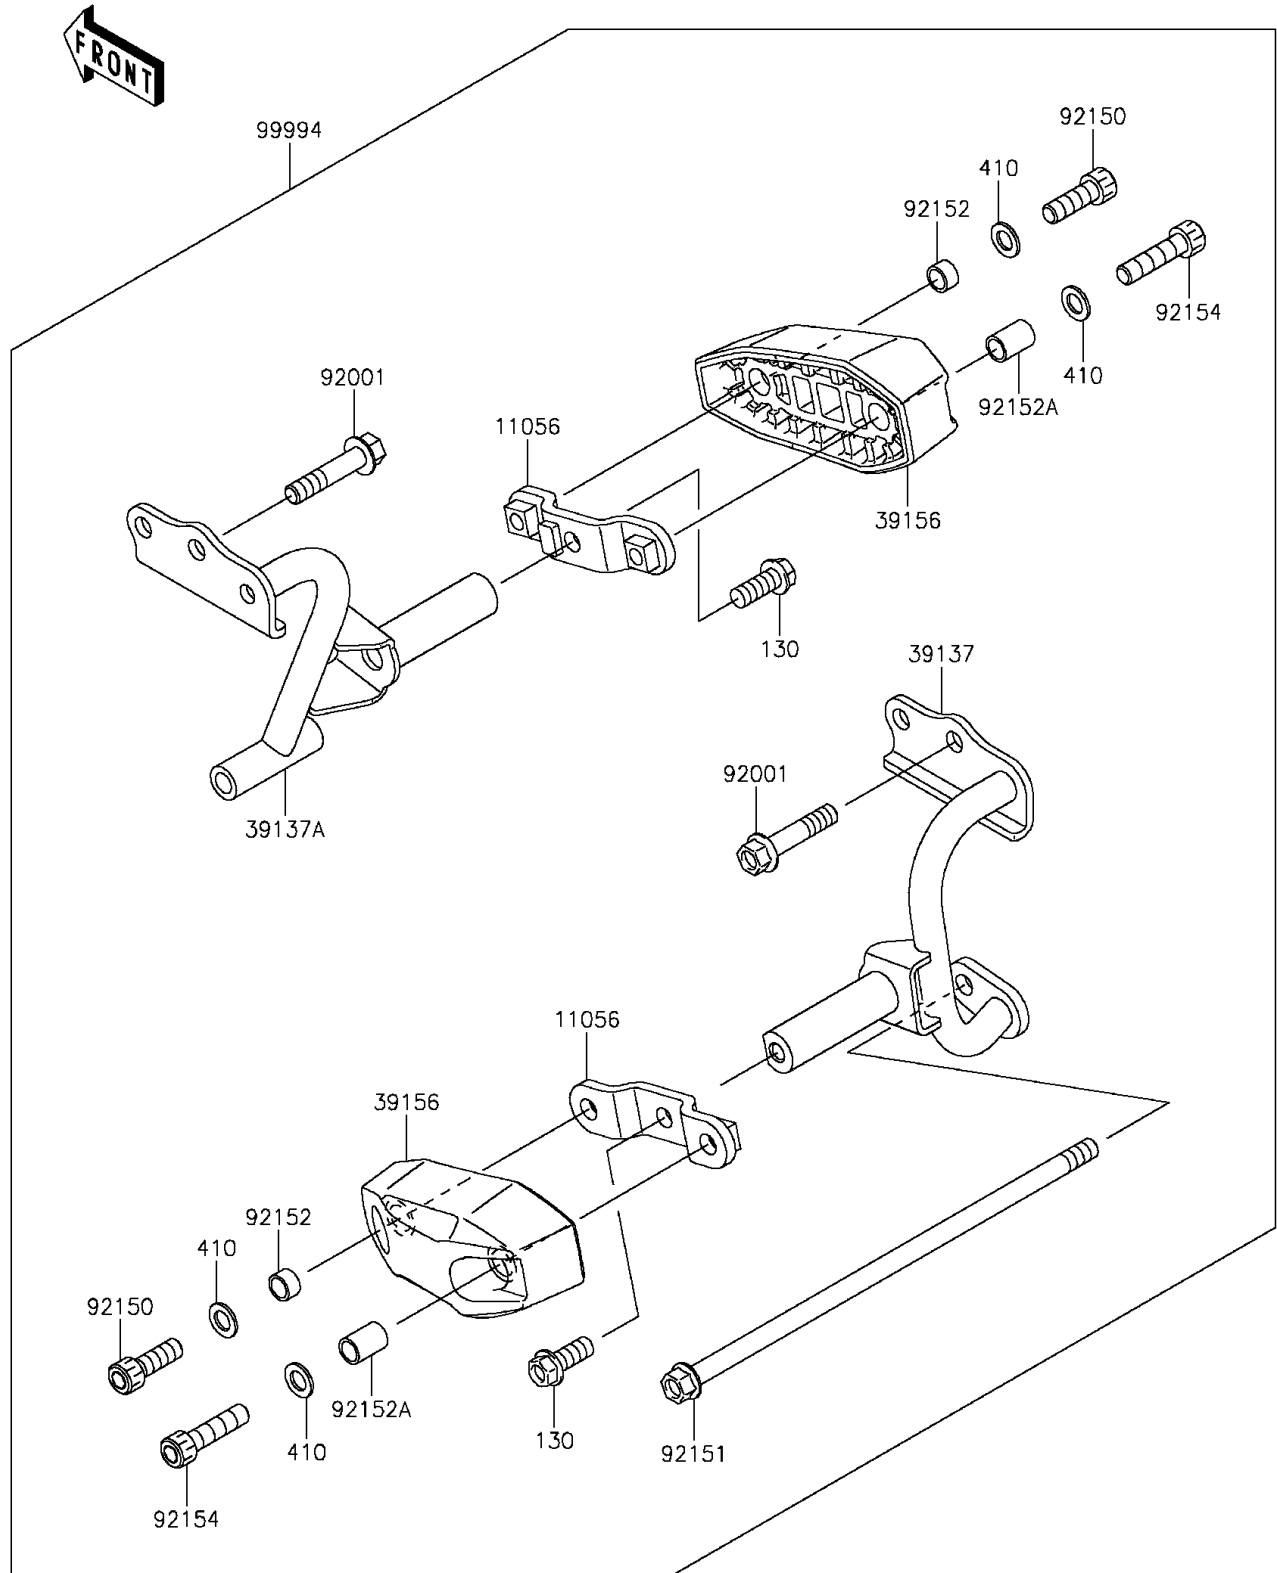

2015 NINJA® 300 PARTS DIAGRAM

Accessory(Engine Guard)

F2910A

2015 NINJA® 300 PARTS LIST

Accessory(Engine Guard)

ITEM NAME	PART NUMBER	QUANTITY
BOLT-FLANGED,10X25 (Ref # 130)	130BB1025	1
WASHER-PLAIN-SMALL,10MM,BLACK (Ref # 410)	410AB1000	1
BRACKET (Ref # 11056)	11056-2117	1
STAY-COMP (Ref # 39137)	39137-0568	1
STAY-COMP (Ref # 39137A)	39137-0569	1
PAD,ENGINE GUARD (Ref # 39156)	39156-0758	1
BOLT,BLACK,10X47 (Ref # 92001)	92001-1522	1
BOLT,SOCKET,10X30 (Ref # 92150)	92150-1690	1
BOLT,FLANGED,10X280 (Ref # 92151)	92151-1916	1
COLLAR,10.6X13.8X7.8 (Ref # 92152)	92152-1661	1
COLLAR,10.6X13.8X19.8 (Ref # 92152A)	92152-1662	1
BOLT,SOCKET,10X40 (Ref # 92154)	92154-1084	1
KIT-ACCESSORY,ENGINE GUARD (Ref # 99994)	99994-0355	1