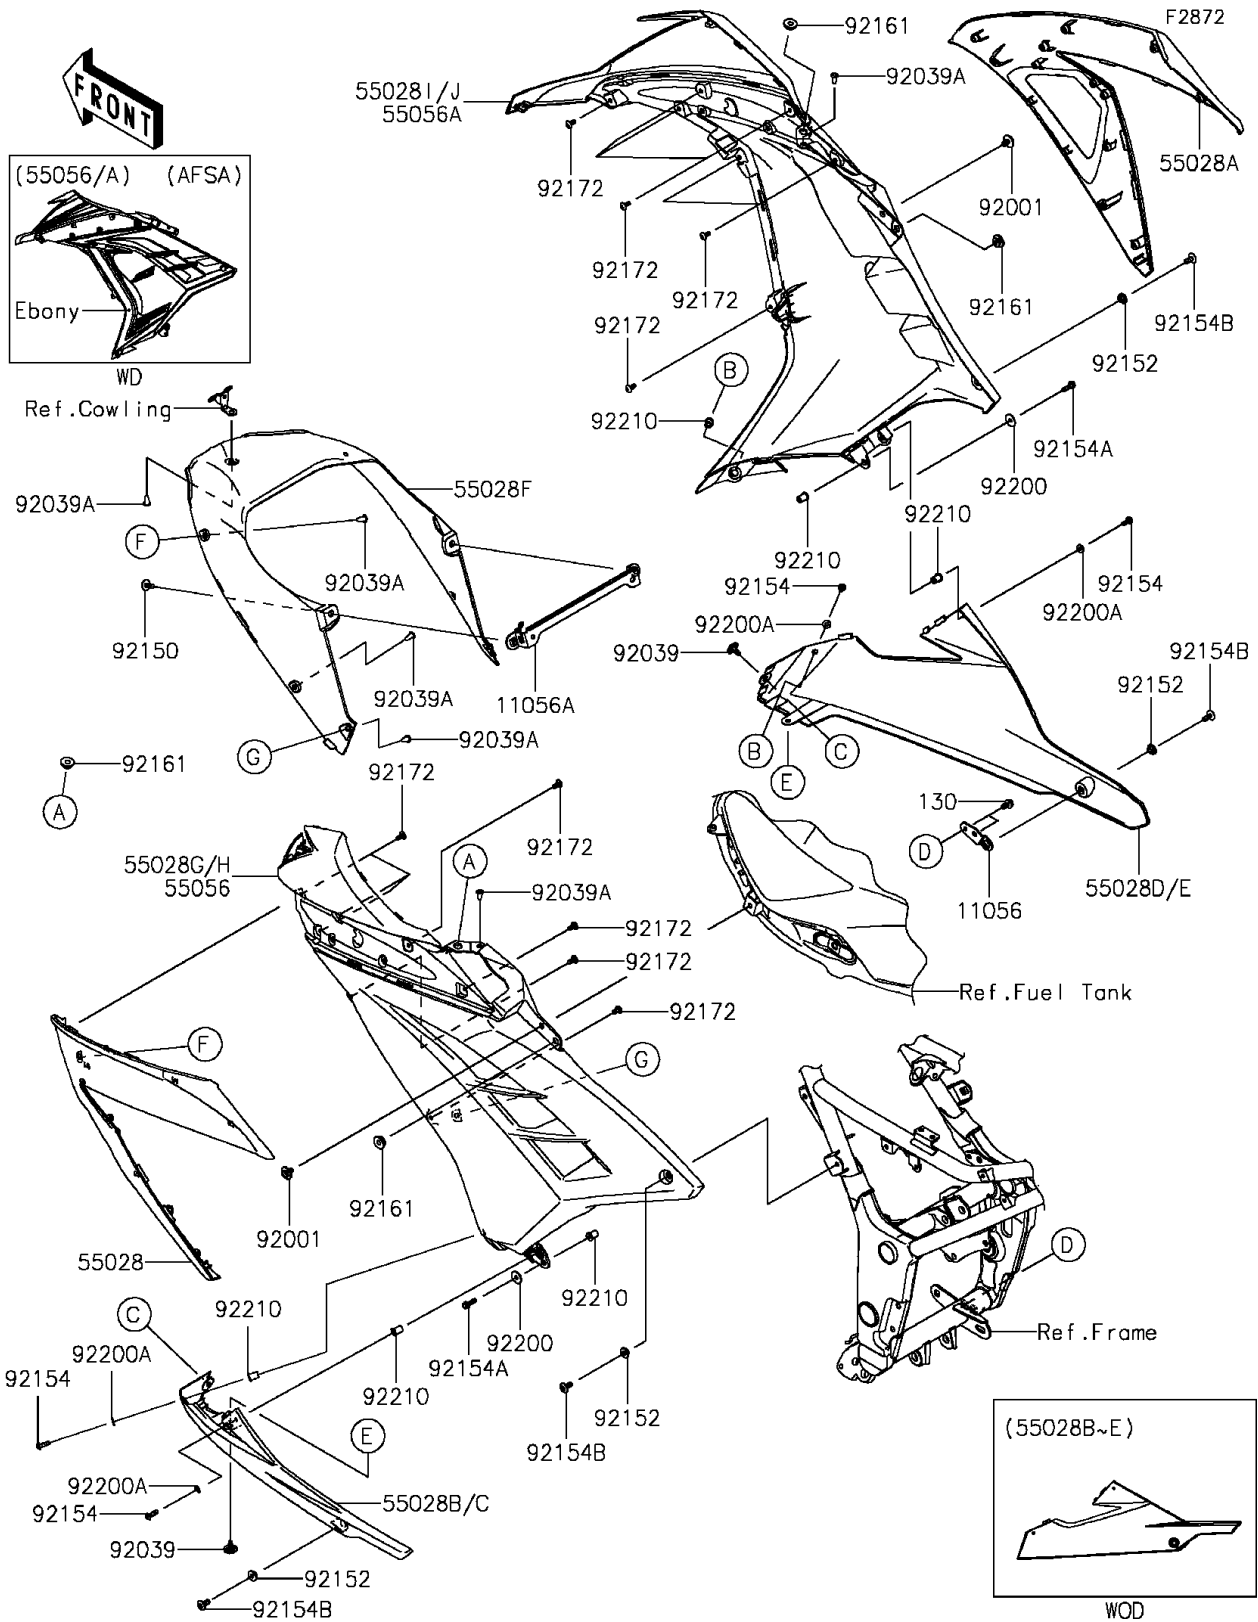

## 2015 NINJA® 300 PARTS DIAGRAM

Cowling Lower

## 2015 NINJA® 300 PARTS LIST

Cowling Lowers

ITEM NAME	PART NUMBER	QUANTITY
BRACKET,LWR COWL.,RH (Ref # 11056)	11056-1641	1
BRACKET,RADIATOR (Ref # 11056A)	11056-1909	1
COWLING,SIDE,LH (Ref # 55028)	55028-0418	1
COWLING,SIDE,RH (Ref # 55028A)	55028-0419	1
COWLING,LWR,LH,F.S.BLACK (Ref # 55028B)	55028-0420-18T	1
COWLING,LWR,RH,F.S.BLACK (Ref # 55028D)	55028-0421-18T	1
COWLING,FR,INNER (Ref # 55028F)	55028-0422	1
COWLING,CNT,LH,P.S.WHITE (Ref # 55028G)	55028-0508-25Y	1
COWLING,CNT,LH,L.GREEN (Ref # 55028H)	55028-0508-777	1
COWLING,CNT,RH,P.S.WHITE (Ref # 55028I)	55028-0509-25Y	1
COWLING,CNT,RH,L.GREEN (Ref # 55028J)	55028-0509-777	1
BOLT-FLANGED,6X14 (Ref # 130)	130BA0614	1
BOLT,6X12 (Ref # 92001)	92001-1771	1
RIVET,HOLE 8MM (Ref # 92039)	92039-0014	1
RIVET (Ref # 92039A)	92039-0709	1
BOLT,6X16 (Ref # 92150)	92150-1198	1
COLLAR (Ref # 92152)	92152-0445	1
BOLT,SOCKET,5X16 (Ref # 92154)	92154-0182	1
BOLT,FLANGED,5X18 (Ref # 92154A)	92154-0785	1
BOLT,SOCKET,6X14 (Ref # 92154B)	92154-0932	1
DAMPER (Ref # 92161)	92161-1531	1
SCREW,5X12 (Ref # 92172)	92172-0821	1
WASHER,5.5X20X1.2 (Ref # 92200)	92200-0284	1
WASHER,5.2X12X1.0 (Ref # 92200A)	92200-0784	1
NUT,WELL,5MM (Ref # 92210)	92210-0498	1