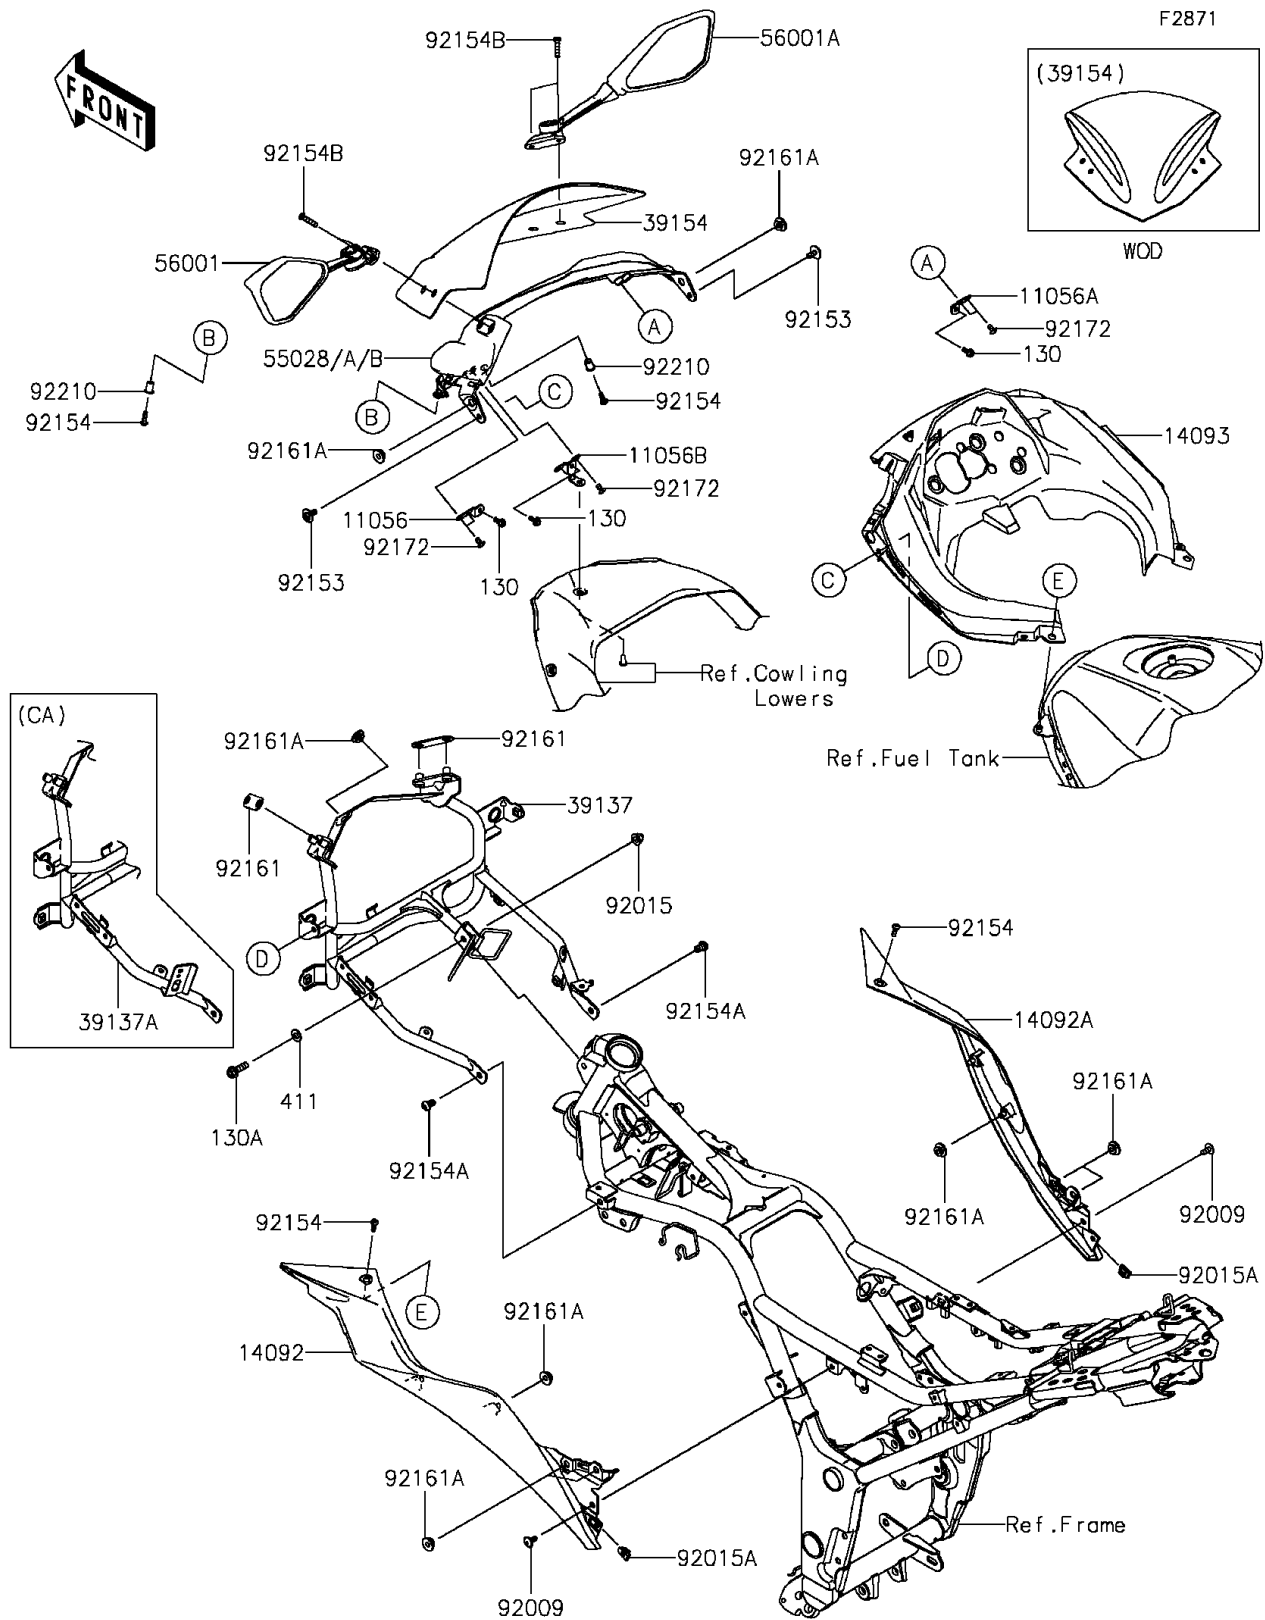

## 2015 NINJA® 300 PARTS DIAGRAM

Cowling

## 2015 NINJA® 300 PARTS LIST

### Cowling

ITEM NAME	PART NUMBER	QUANTITY
BOLT-FLANGED,5X12 (Ref # 130)	130BA0512	1
BOLT-FLANGED,8X25 (Ref # 130A)	130BB0825	1
WASHER-PLAIN,8.5X18X1.6 (Ref # 411)	411AB0800	1
BRACKET,COWL. STAY,LH (Ref # 11056)	11056-1608	1
BRACKET,COWL. STAY,RH (Ref # 11056A)	11056-1610	1
BRACKET,COWL. STAY (Ref # 11056B)	11056-1611	1
COVER,TANK,LH (Ref # 14092)	14092-0922	1
COVER,TANK,RH (Ref # 14092A)	14092-0923	1
COVER,METER (Ref # 14093)	14093-0249	1
WINDSHIELD (Ref # 39154)	39154-0318	1
COWLING,UPP,P.S.WHITE (Ref # 55028A)	55028-0496-25Y	1
COWLING,UPP,L.GREEN (Ref # 55028B)	55028-0496-777	1
MIRROR-ASSY,LH (Ref # 56001)	56001-0239	1
MIRROR-ASSY,RH (Ref # 56001A)	56001-0240	1
SCREW,6X14 (Ref # 92009)	92009-1662	1
NUT,CAP,8MM,BLACK (Ref # 92015)	92015-1174	1
NUT,5MM (Ref # 92015A)	92015-1627	1
BOLT,6X16 (Ref # 92153)	92153-1423	1
BOLT,SOCKET,5X16 (Ref # 92154)	92154-0182	1
BOLT,SOCKET,8X14 (Ref # 92154A)	92154-1032	1
BOLT,SOCKET,6X25 (Ref # 92154B)	92154-1142	1
DAMPER (Ref # 92161)	92161-1467	1
DAMPER (Ref # 92161A)	92161-1531	1
SCREW,TAPPING,5X10 (Ref # 92172)	92172-0262	1
NUT,WELL,5MM (Ref # 92210)	92210-0498	1
STAY-COMP,COWLING,F.S.BLACK (Ref # 39137)	39137-0565-18R	1
STAY-COMP,COWLING,F.S.BLACK (Ref # 39137A)	39137-0566-18R	1