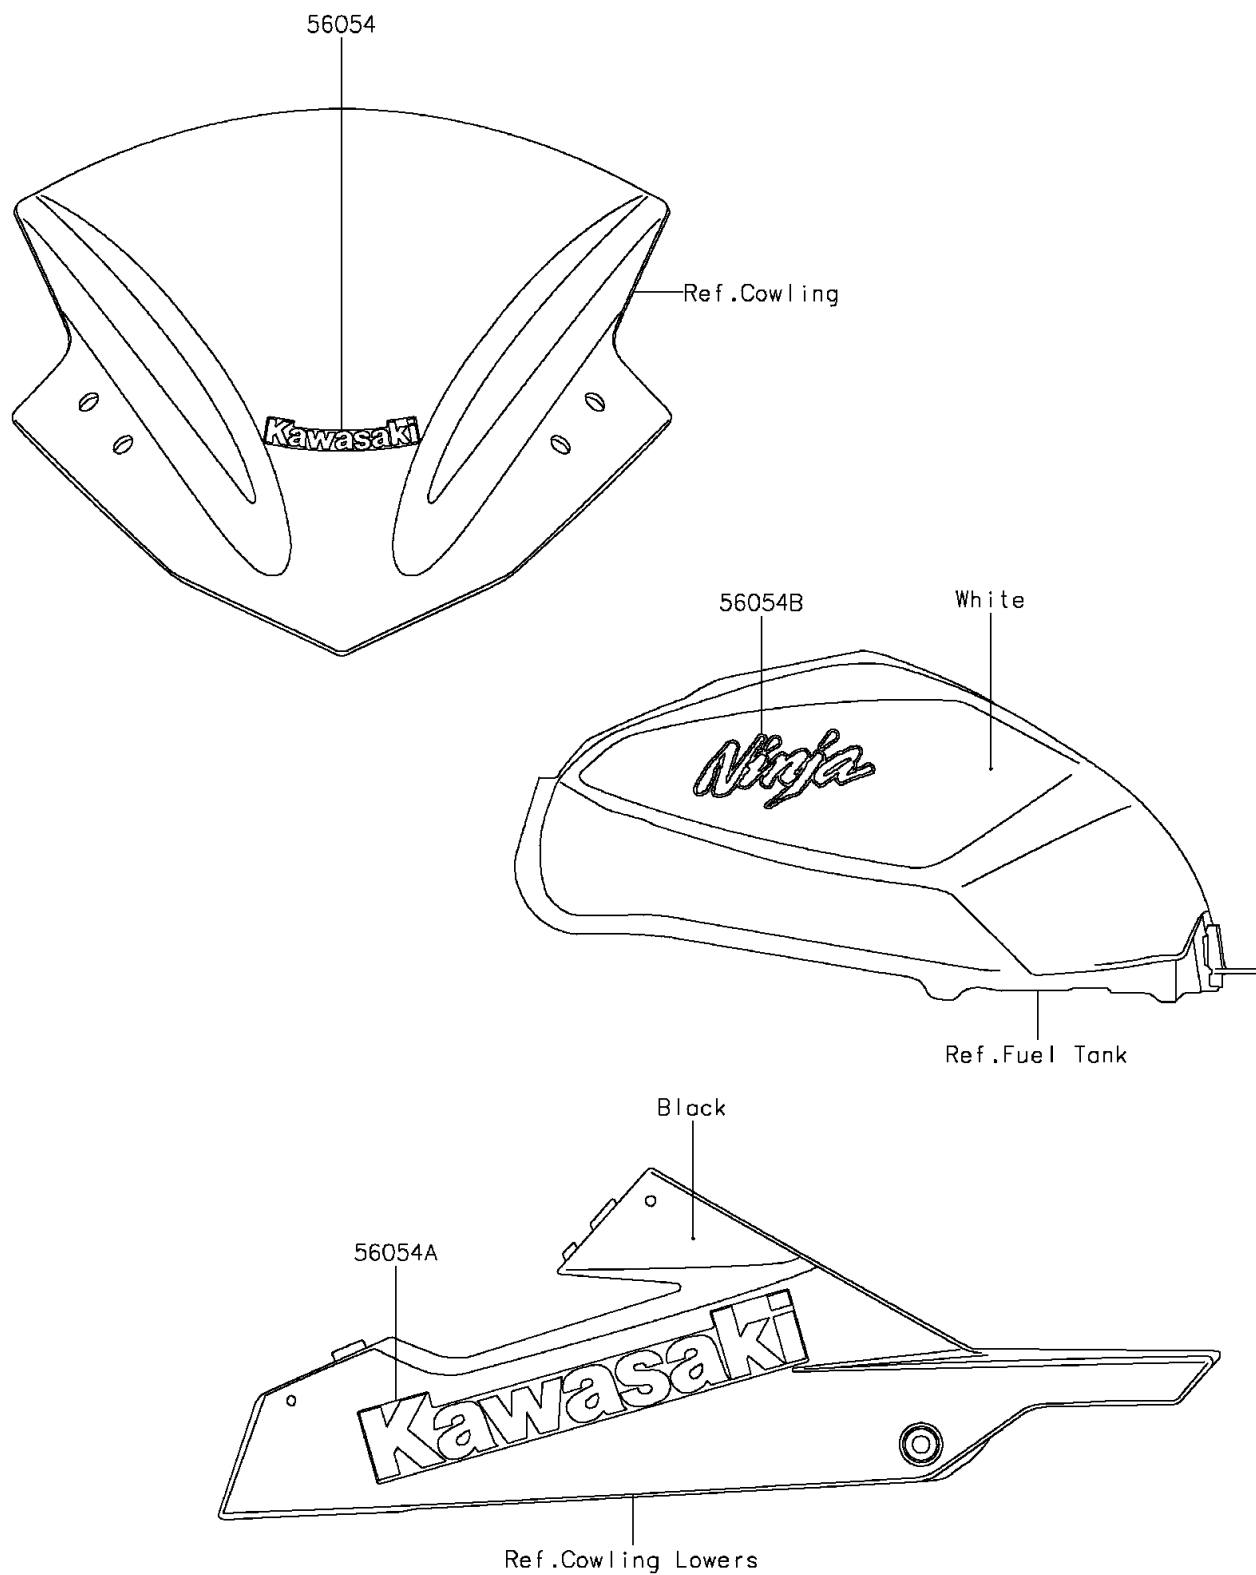

## 2015 NINJA® 300 PARTS DIAGRAM

Decals(White)(AFS)

F2861A

## 2015 NINJA® 300 PARTS LIST

Decals(White)(AFS)

ITEM NAME	PART NUMBER	QUANTITY
MARK,WINDSHIELD,KAWASAKI (Ref # 56054)	56054-1088	1
MARK,LWR COWL.,KAWASAKI (Ref # 56054A)	56054-1590	1
MARK,FUEL TANK,NINJA (Ref # 56054B)	56054-1621	1