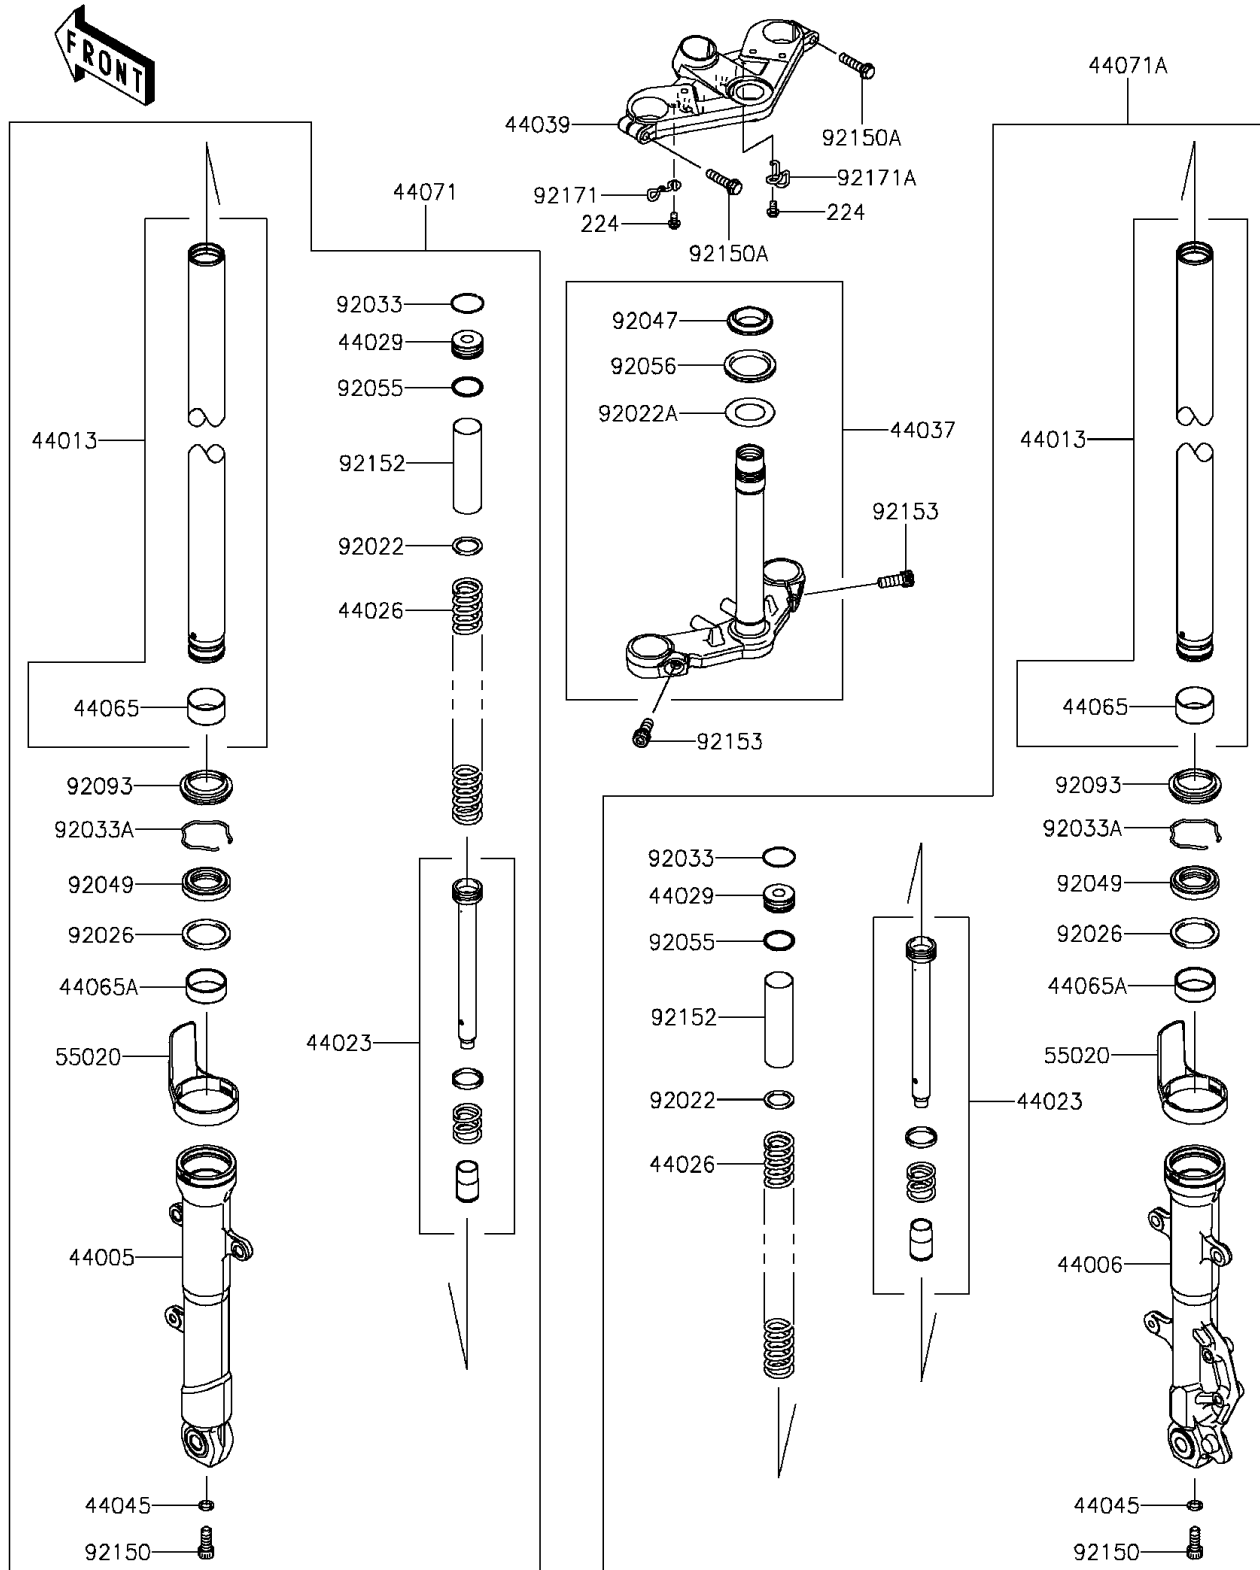

2015 NINJA® 300 PARTS DIAGRAM

Front Fork

F2340

2015 NINJA® 300 PARTS LIST

Front Fork

ITEM NAME	PART NUMBER	QUANTITY
SCREW-PAN-WP-CROS,6X12 (Ref # 224)	224AB0612	1
PIPE-LEFT FORK OUTER,F.S.BLK (Ref # 44005)	44005-0102-18R	1
PIPE-RIGHT FORK OUTER,F.S.BLK (Ref # 44006)	44006-0102-18R	1
PIPE-FORK INNER (Ref # 44013)	44013-0248	1
CYLINDER-SET-FORK (Ref # 44023)	44023-0123	1
SPRING-FRONT FORK (Ref # 44026)	44026-0126	1
SEAT-FORK SPRING (Ref # 44029)	44029-1127	1
HOLDER-FORK UNDER,F.BLACK (Ref # 44037)	44037-0154-21	1
HOLDER-FORK UPPER,F.S.BLACK (Ref # 44039)	44039-0056-18R	1
GASKET,FORK CYLINDER BOLT (Ref # 44045)	44045-051	1
BUSHING-FRONT FORK (Ref # 44065)	44065-0057	1
BUSHING-FRONT FORK (Ref # 44065A)	44065-0058	1
DAMPER-ASSY,LH,F.S.BLACK (Ref # 44071)	44071-1073-18R	1
DAMPER-ASSY,RH,F.S.BLACK (Ref # 44071A)	44071-1074-18R	1
GUARD,INNER TUBE (Ref # 55020)	55020-0929	1
WASHER (Ref # 92022)	92022-1879	1
WASHER,30.5X50X0.6 (Ref # 92022A)	92022-231	1
SPACER,FORK (Ref # 92026)	92026-1443	1
RING-SNAP (Ref # 92033)	92033-1236	1
RING-SNAP (Ref # 92033A)	92033-1286	1
RACE,STEERING STEM BEARING (Ref # 92047)	92047-012	1
SEAL-OIL (Ref # 92049)	92049-0734	1
RING-O,FORK SPRING SEAT (Ref # 92055)	92055-1384	1
SEAL-OIL,STEERING STEM (Ref # 92056)	92056-003	1
SEAL,FORK OUTER (Ref # 92093)	92093-1367	1
BOLT,SOCKET,8X18 (Ref # 92150)	92150-1432	1
BOLT (Ref # 92150A)	92150-1610	1
COLLAR,SPG (Ref # 92152)	92152-1957	1
BOLT,SOCKET,10X25 (Ref # 92153)	92153-0301	1

2015 NINJA® 300 PARTS LIST

Front Fork

ITEM NAME	PART NUMBER	QUANTITY
CLAMP,LH (Ref # 92171)	92171-1857	1
CLAMP,RH (Ref # 92171A)	92171-1947	1